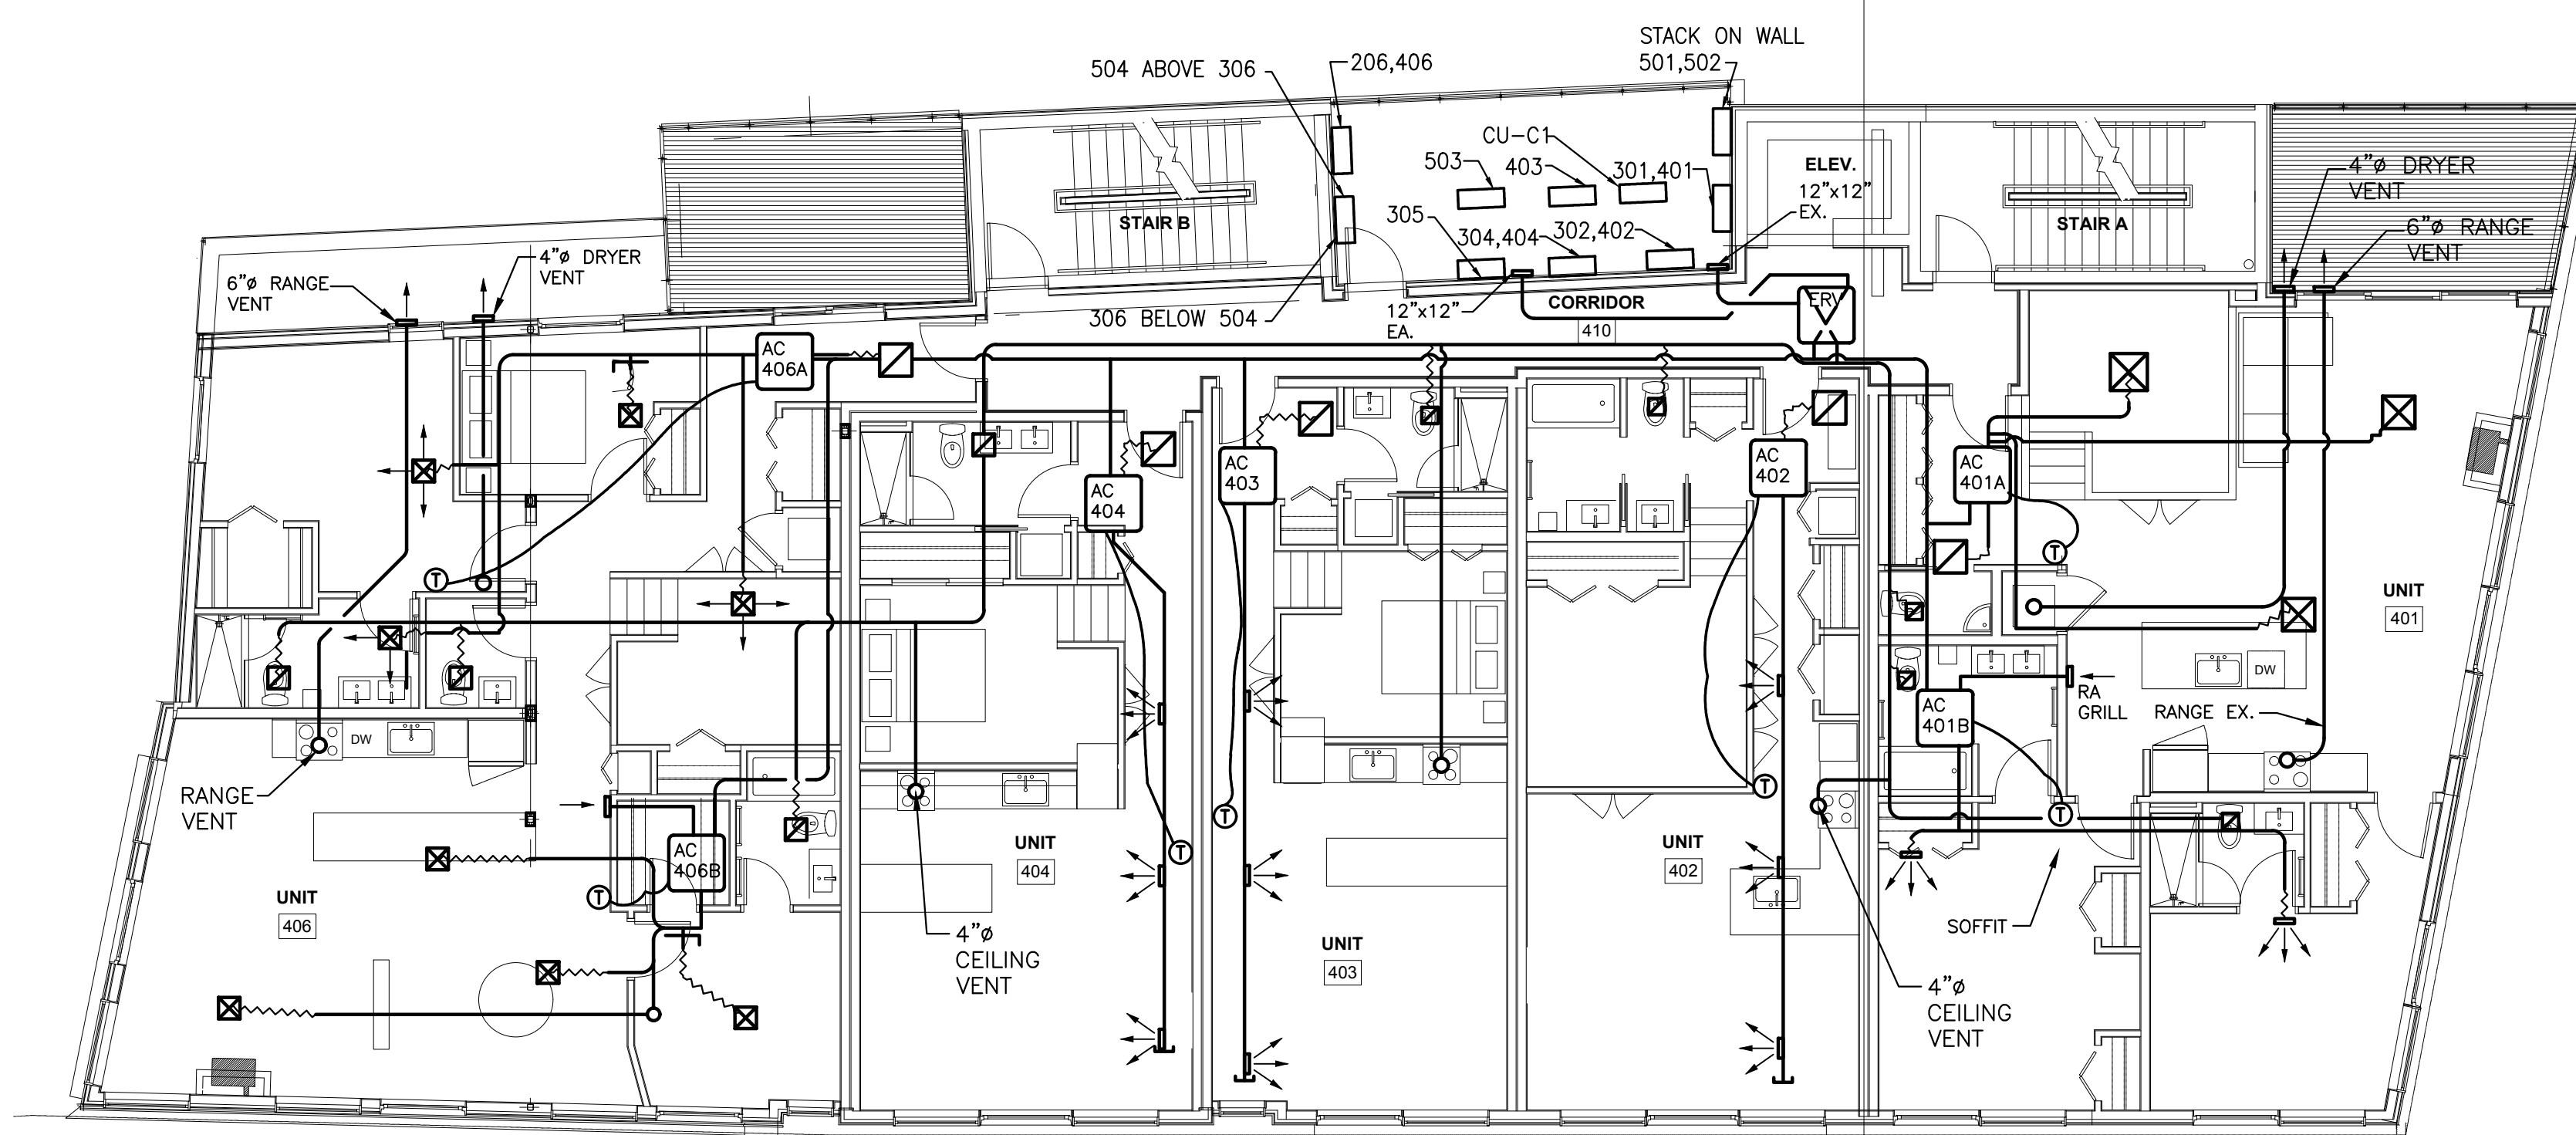

5TH FLOOR - DUCTWORK
SCALE: 1/8"=1'-0"

4TH FLOOR - DUCTWORK
SCALE: 1/8"=1'-0"

Design • Build • Install • Service

HVAC SERVICES, INC.

73 BRADLEY DRIVE
WESTBROOK, MAINE 04092
(207) 854-HVAC (4822)

| REVISIONS | | PROJECT: LUMINATO NEWBURY STREET PORTLAND, MAINE |
|-------------------|-------|---|
| NO. | NOTES | |
| | | 4TH AND 5TH FLOOR DUCTWORK PLANS |
| SHEET TITLE: | | DATE: 11-22-2016 |
| SCALE: 1/8"=1'-0" | | DRAWN BY: A22 CADD DRAFTING SERVICES, INC. SHEET No. |
| CHECKED BY: | | M-3 |
| XX | | |