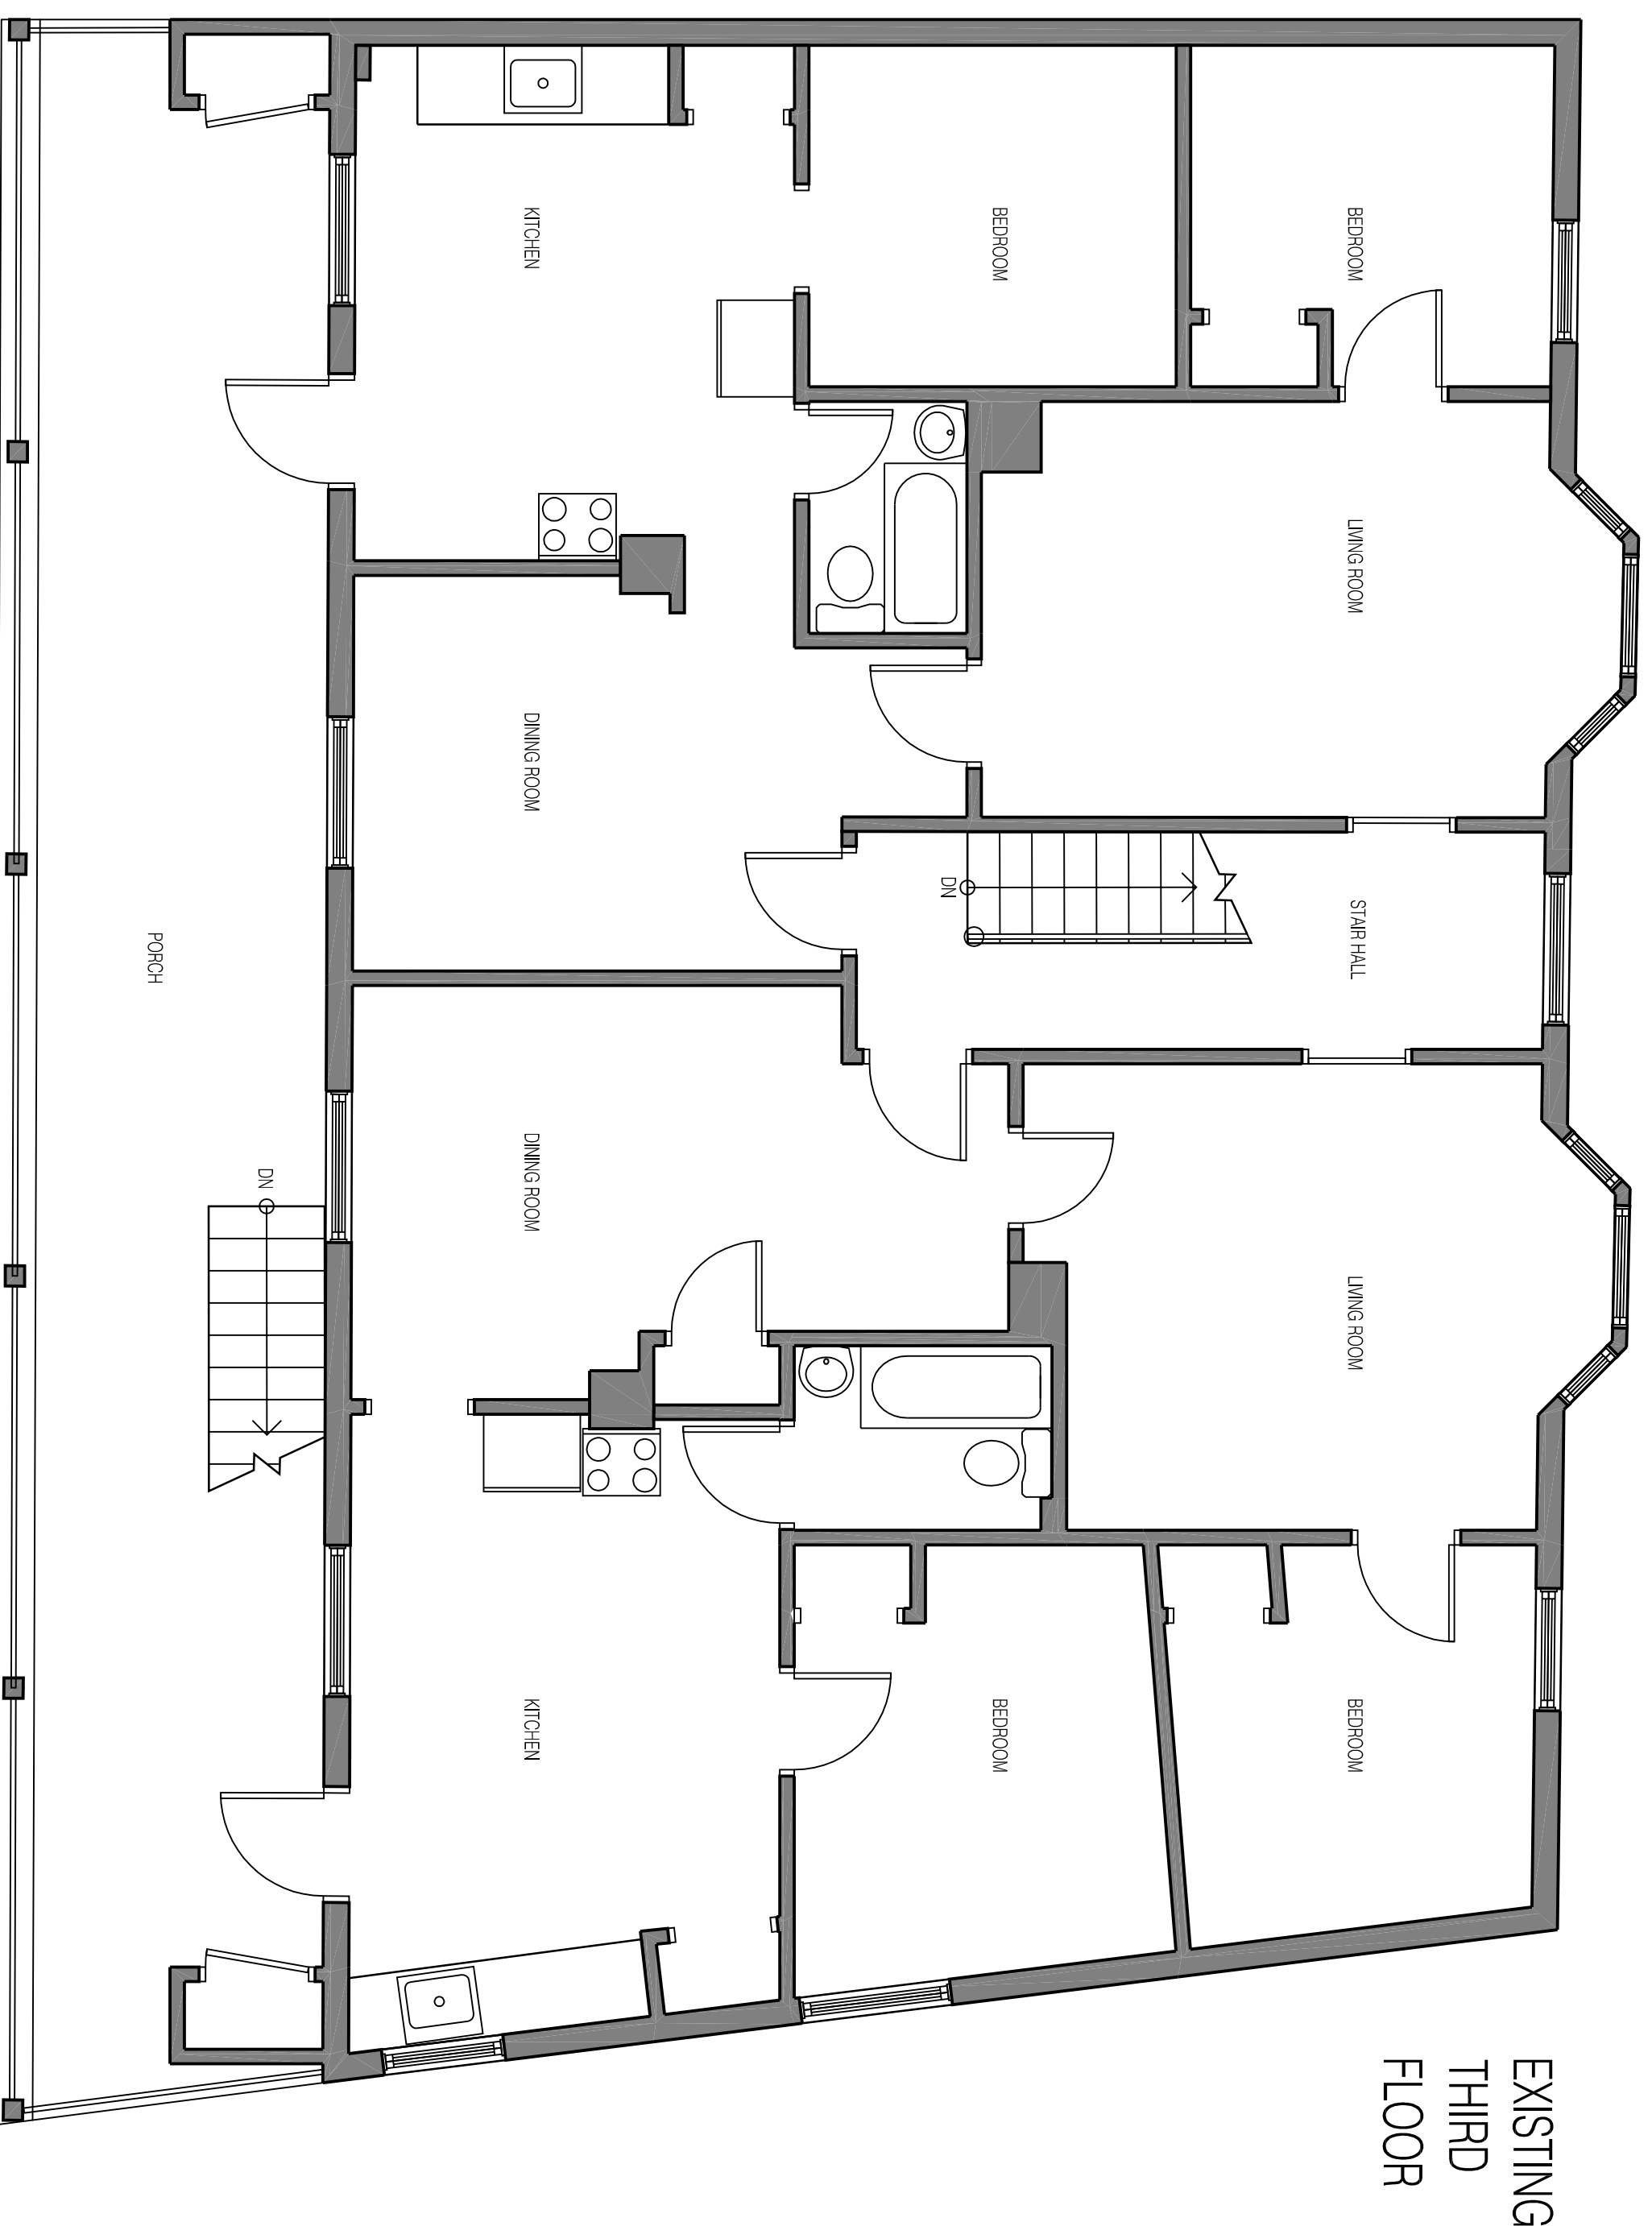

EXISTING
FIRST
FLOOR

EXISTING
SECOND
FLOOR

EXISTING
THIRD
FLOOR

**Hemisphere
DESIGN**
Architecture
58 Fore Street
Portland, ME 04101
207.232.6079
joe@hemispheredesign.com
www.hemispheredesign.com

**PROSPECT
DESIGN**
58 FORE ST. PORTLAND, ME
www.prospectdesign.me
T. 207-749-7400

96 FEDERAL
96 FEDERAL STREET, PORTLAND, ME

EXISTING PLANS
PERMIT SET

SHEET TITLE
REVISION
DRAWN BY
DATE: May 24, 2016

EX 1