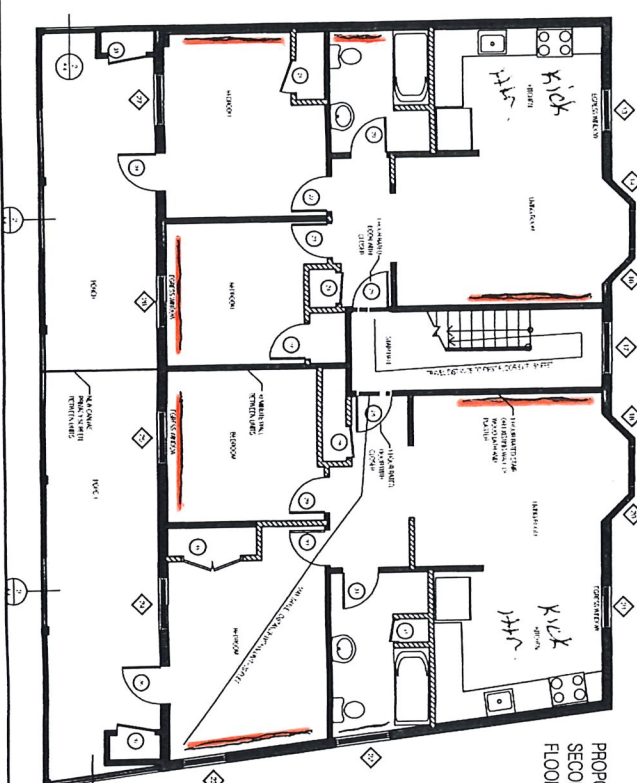

Federal St

PROPOSED FIRST FLOOR
PROPOSED SECOND FLOOR
PROPOSED THIRD FLOOR
Hampshire St

W. Lewis

HEMES DESIGN

34 Pine Street
Portland, ME 04102
Tel: 603.733.6071
info@hemesdesign.com

PROSPECT DESIGN

96 FEDERAL
96 FEDERAL STREET, PORTLAND, ME
1 1

PROPOSED PLANS
PERMIT SET

DATE: May 24, 2016
A1