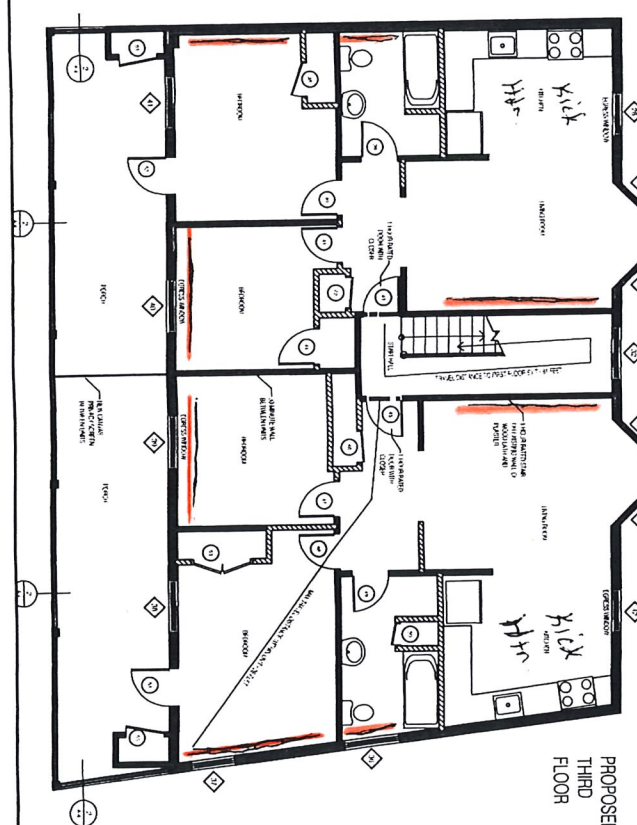

Federal St

PROPOSED FIRST FLOOR
PROPOSED SECOND FLOOR
PROPOSED THIRD FLOOR
Hampshire St

W. Lewis

HEMES DESIGN

34 Pine Street
Portland, ME 04102
Tel: 603.733.6071
info@hemesdesign.com

PROSPECT DESIGN

96 FEDERAL
96 FEDERAL STREET, PORTLAND, ME
1 1

PROPOSED PLANS
PERMIT SET

DATE: May 24, 2016
A1