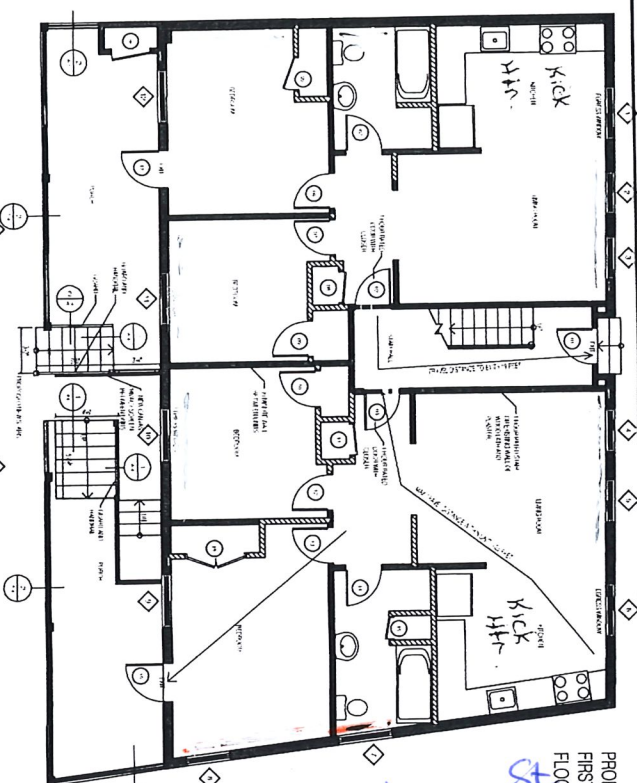

Federal St

PROPOSED FIRST FLOOR
PROPOSED SECOND FLOOR
PROPOSED THIRD FLOOR
Hampshire St

W. Lewis

HEMES DESIGN

34 Pine Street
Portland, ME 04102
Tel: 603.733.6071
info@hemesdesign.com

PROSPECT DESIGN

96 FEDERAL
96 FEDERAL STREET, PORTLAND, ME
1 1

PROPOSED PLANS
PERMIT SET

DATE: May 24, 2016
A1