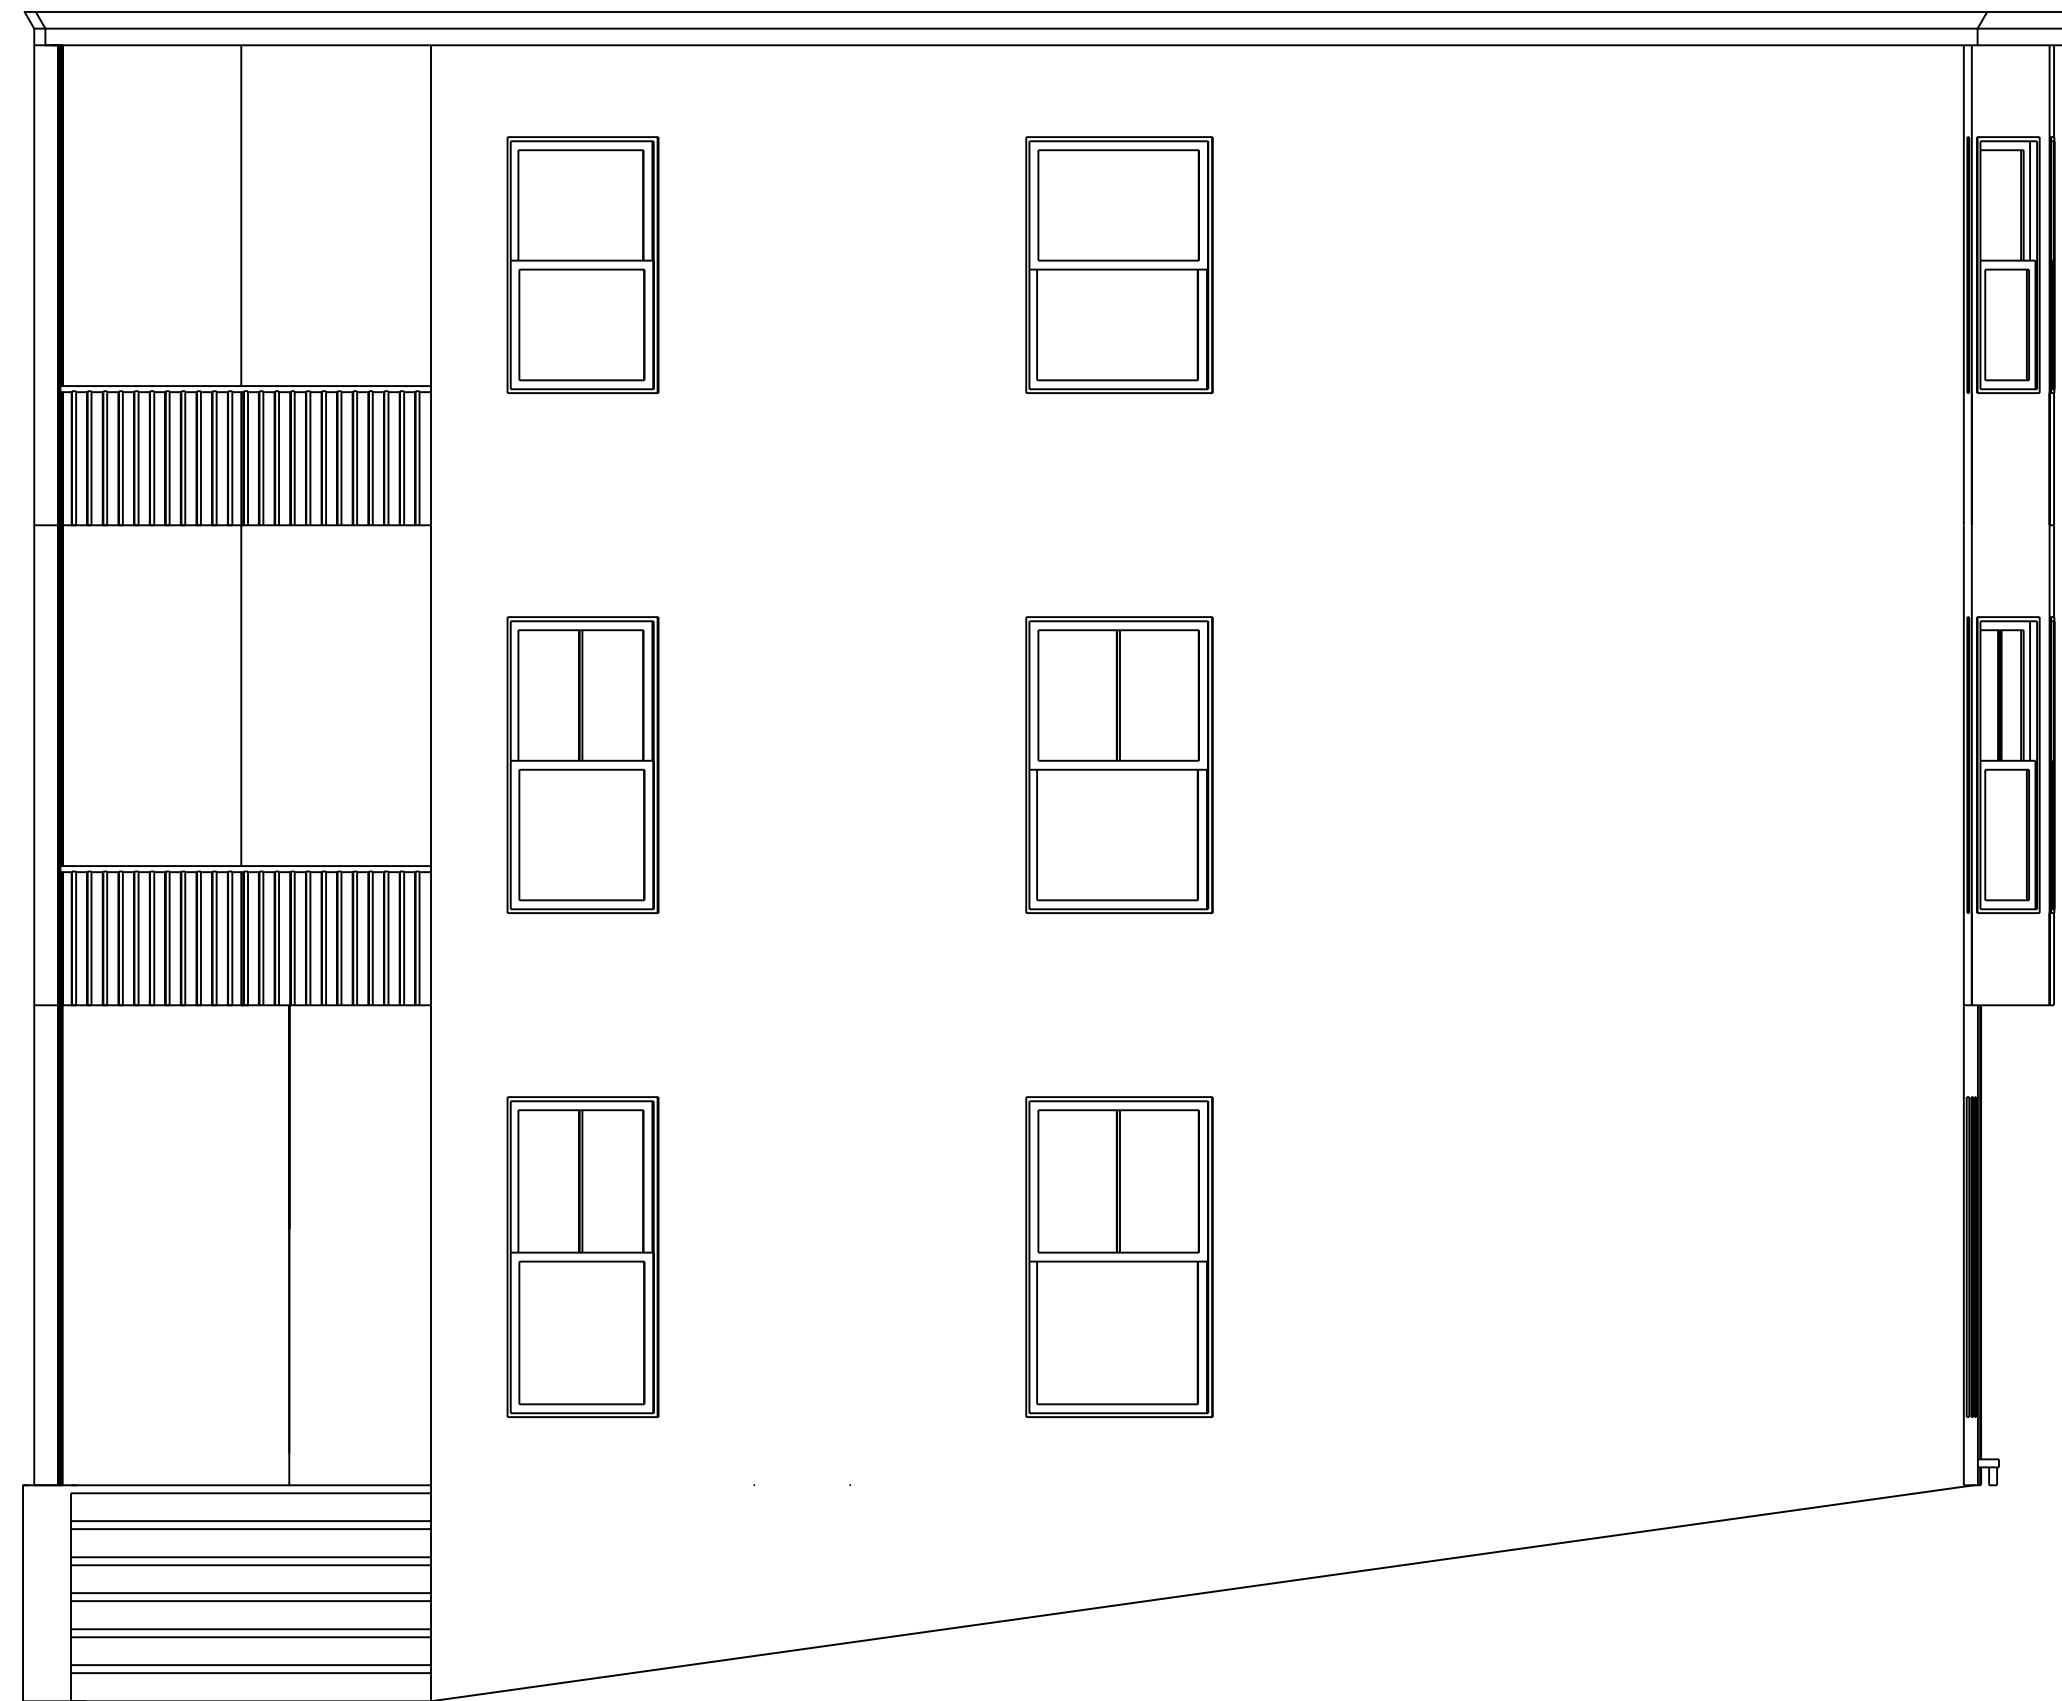

2 ELEVATION (5)
1/4" = 1'-0"

1 ELEVATION (4)
1/4" = 1'-0"

3 ELEVATION (6)
1/4" = 1'-0"

96 FEDERAL
96 FEDERAL STREET, PORTLAND, ME

EXISTING ELEVATIONS

PERMIT SET

SHEET TITLE

REVISION

DRAWN BY:

DATE: May 24, 2016

EX 2