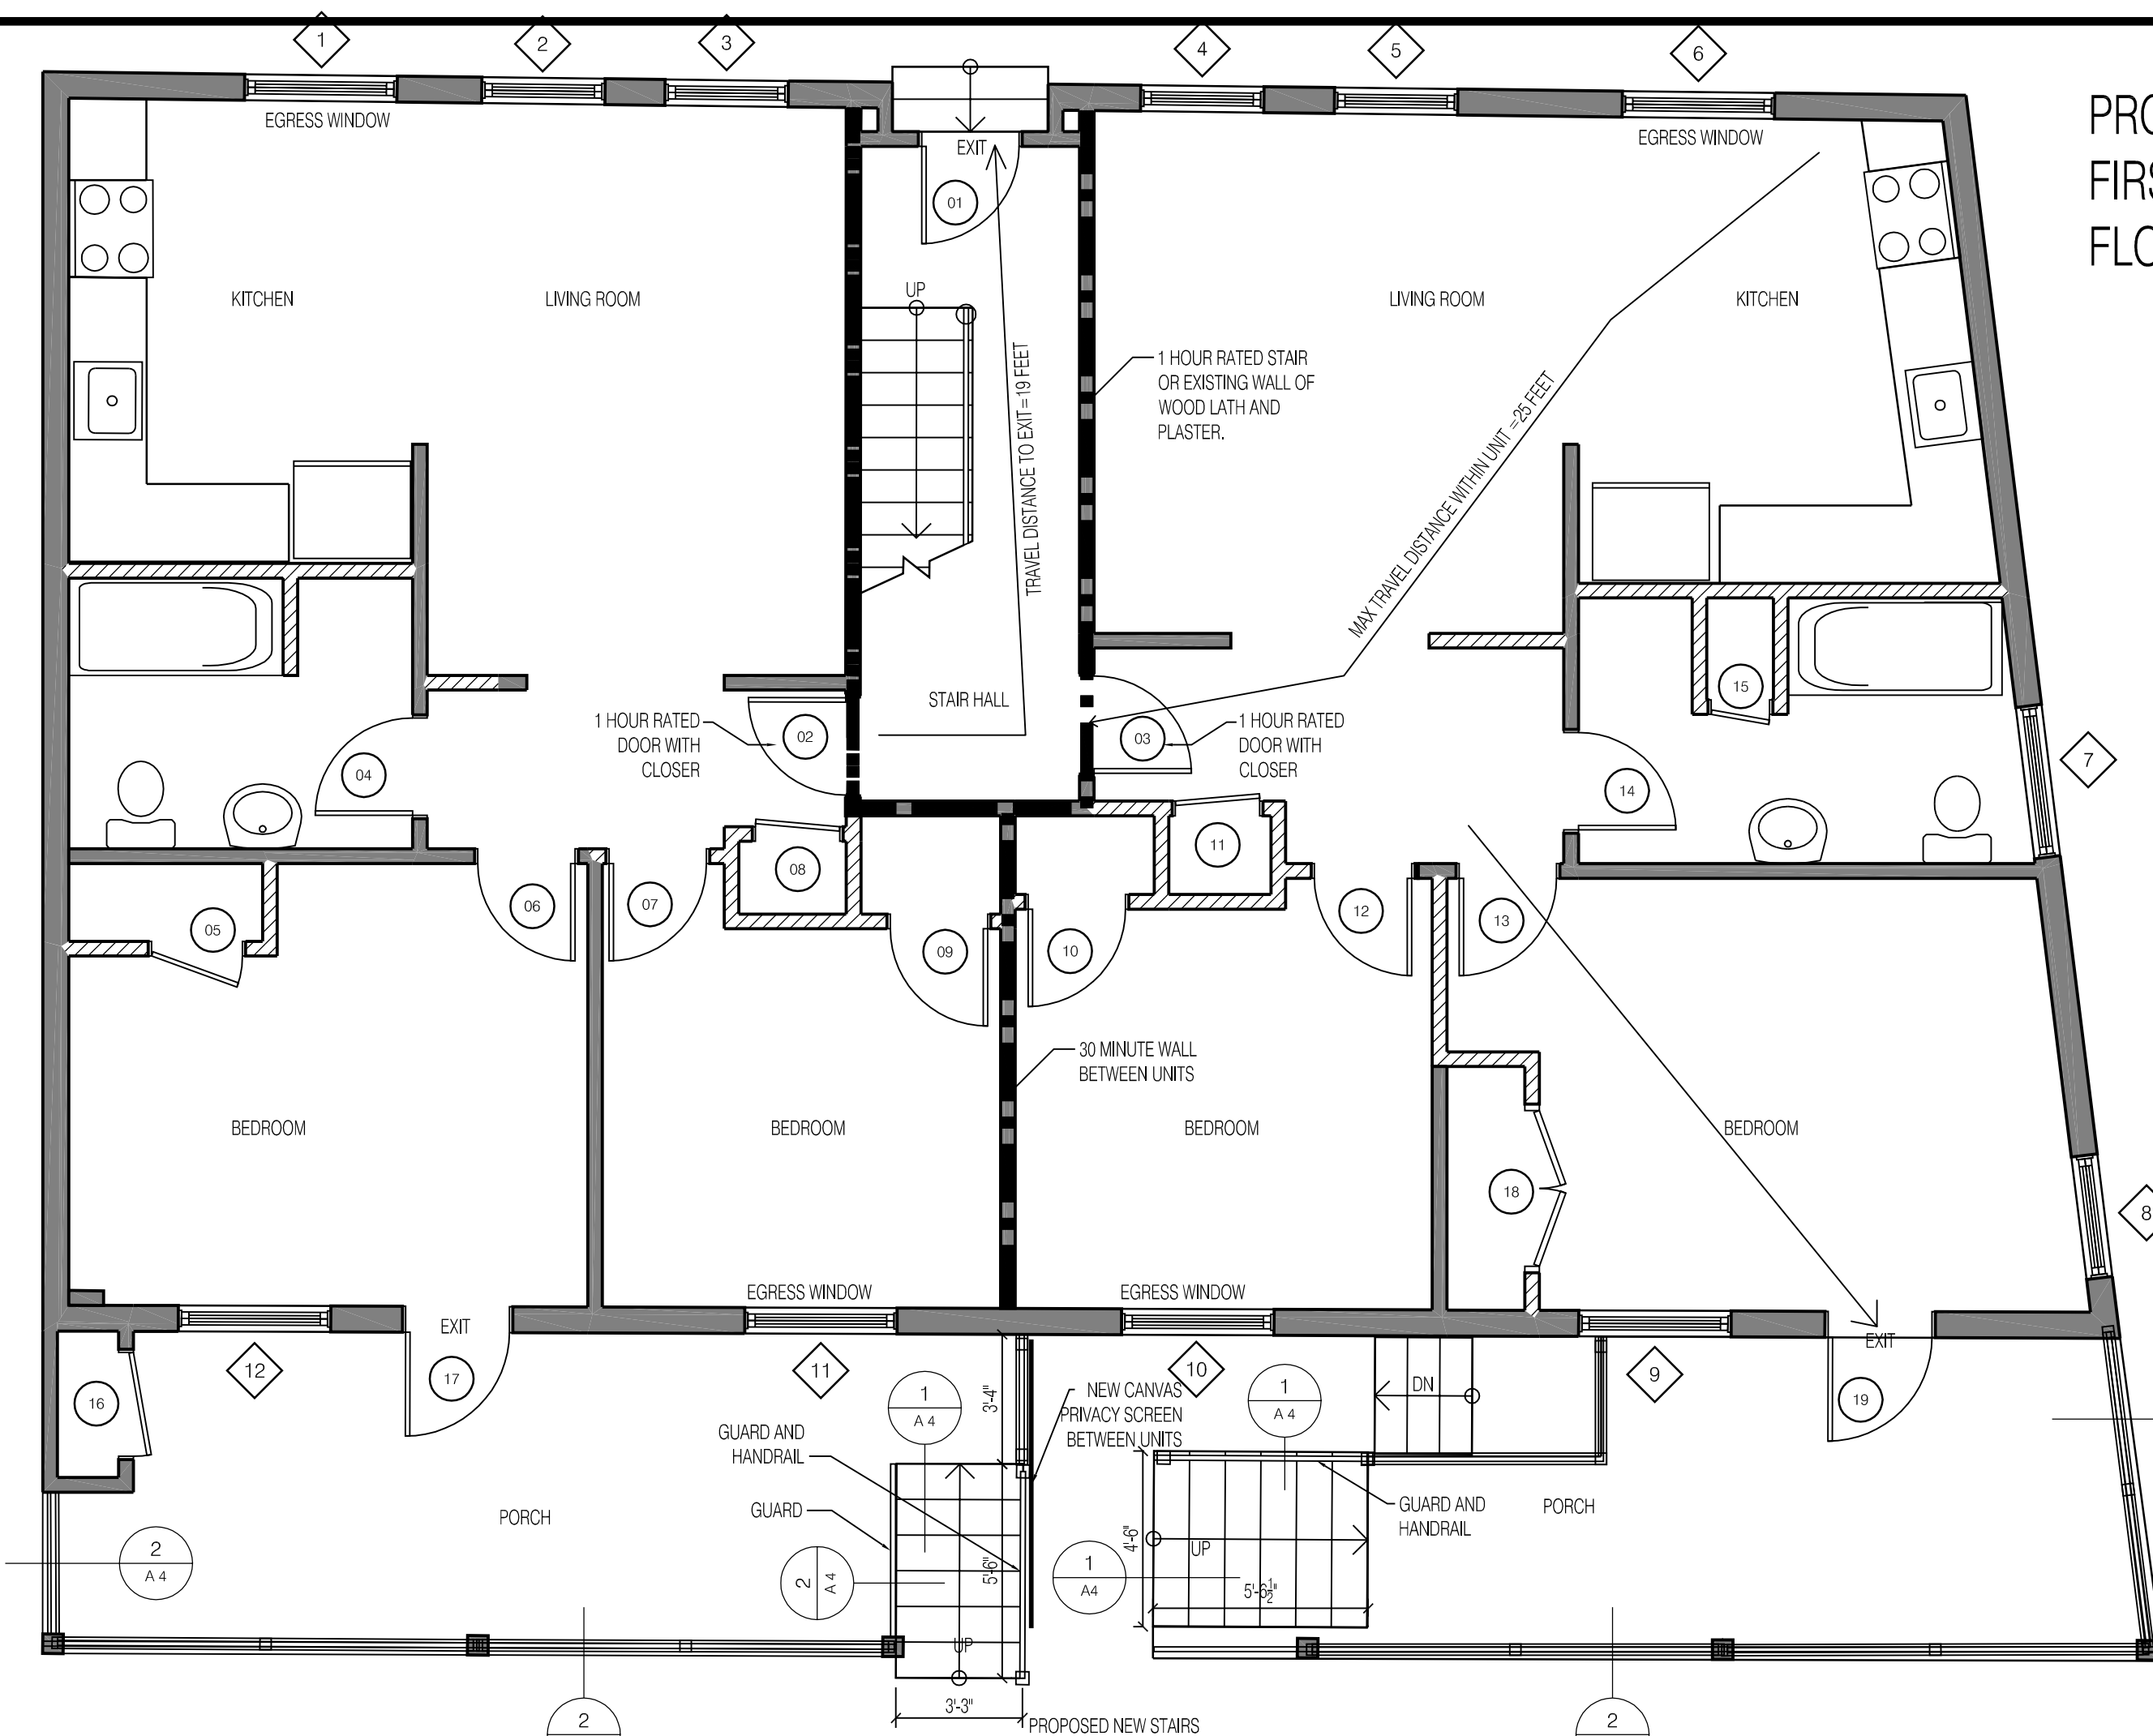

96 FEDERAL STREET, PORTLAND, ME

PROPOSED PLANS

PERMIT SET

SHEET TITLE

REVISION

DRAWN BY:

DATE: May 26, 2016

A1

PROPOSED
FIRST
FLOOR

NEW WALL
EXISTING WALL

0 2' 4' 8'
SCALE: 1/4" = 1'-0"

PROPOSED
SECOND
FLOOR

PROPOSED
THIRD
FLOOR