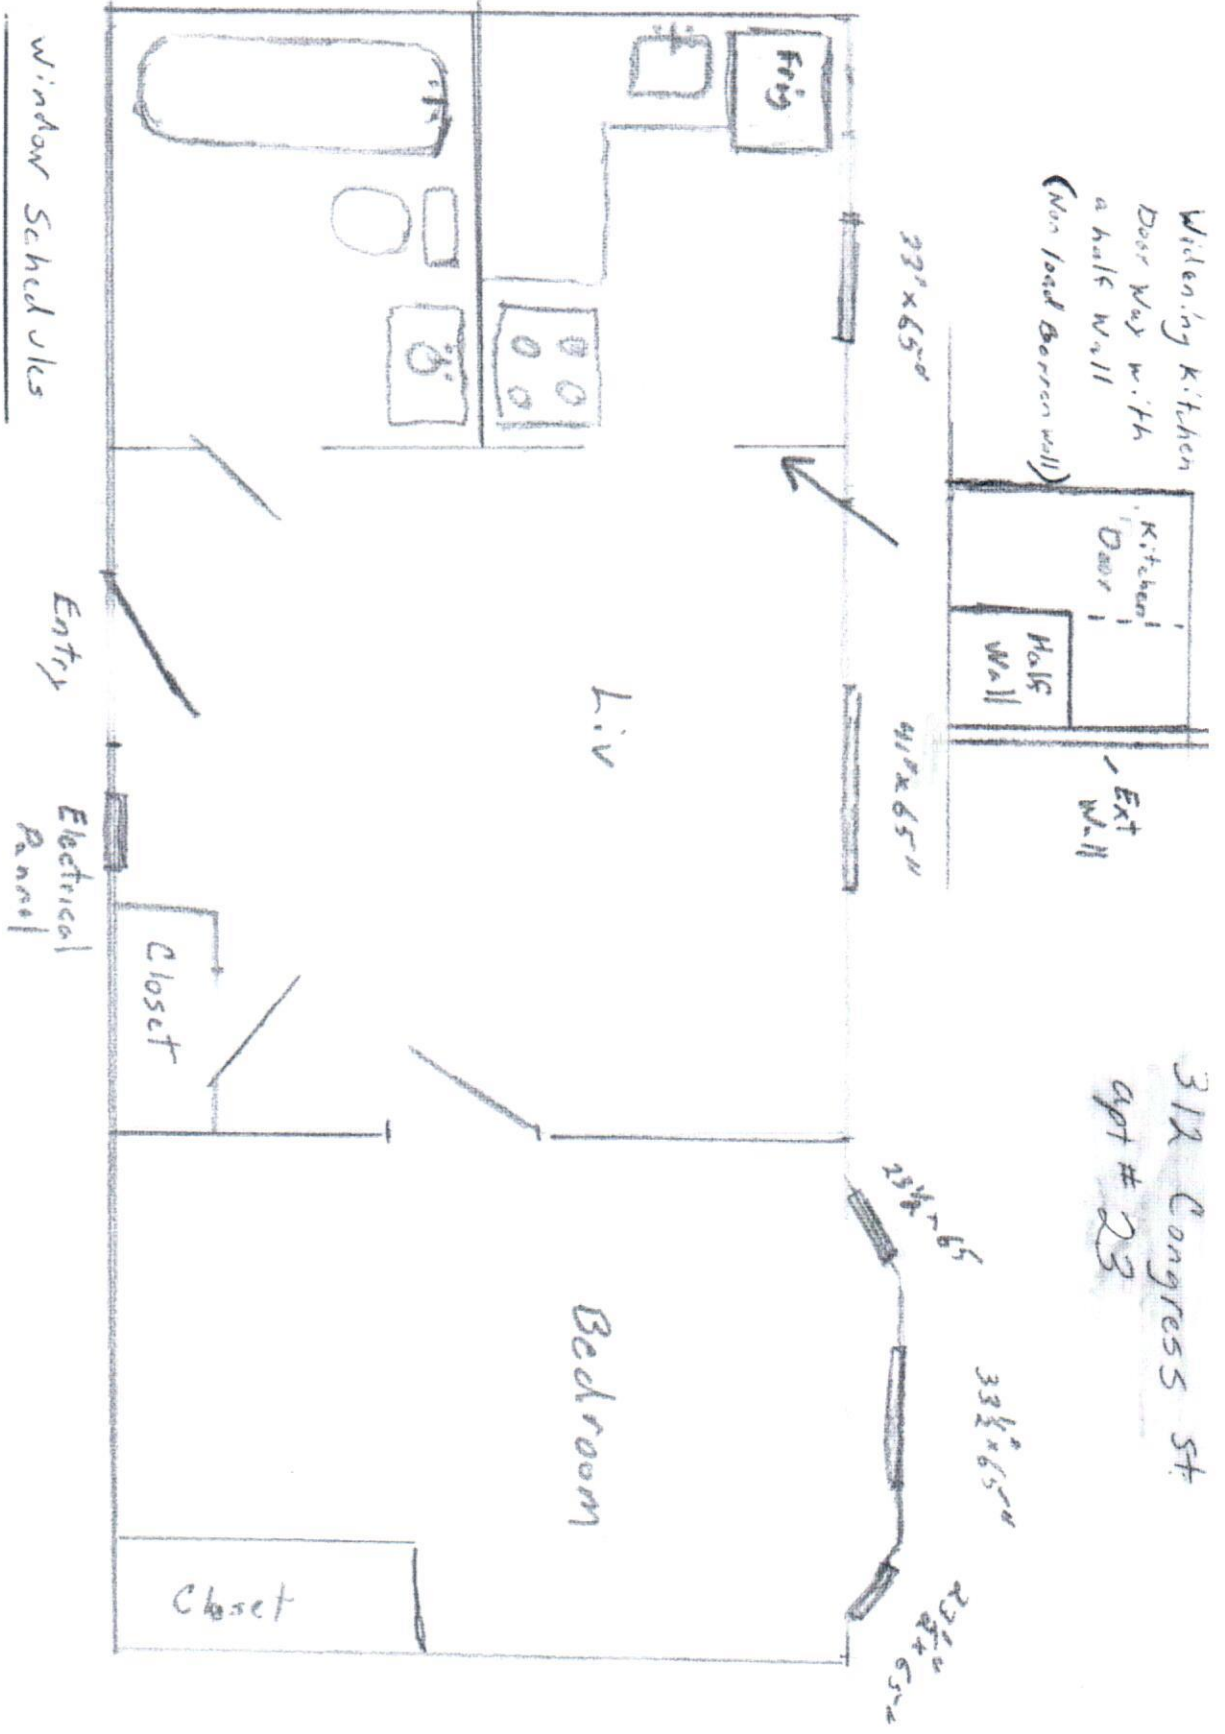

312 Congress St
 Apt # 23

Widening Kitchen
 Door Way with
 a half wall
 (Non load bearing wall)

Window Sched ules
 DBI Hung Paradigm Windows
 Low W/ argon

Insulate Ceilings w/R21

- 33" W x 65" H L
- 41" W x 65" H L
- 23 1/2" W x 65" H L
- 33 1/4" W x 65" H L
- 33 1/4" W x 65" H L