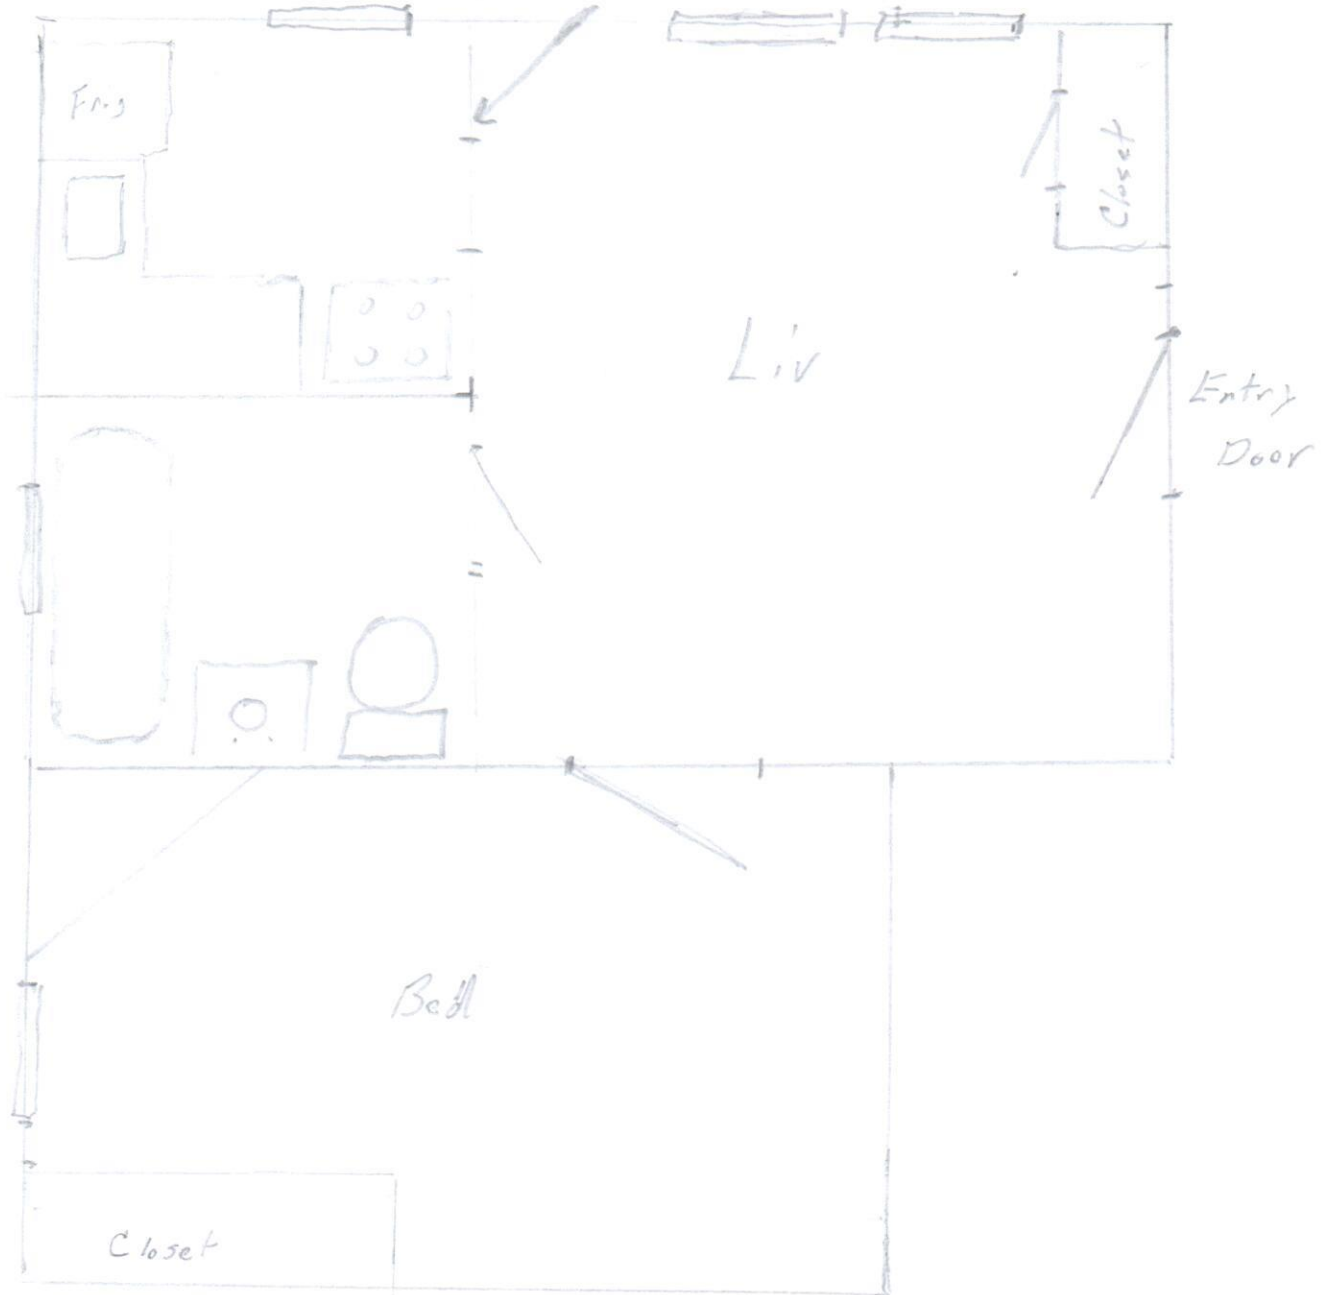

312 Congress St.

apt # 5

widening kitchen  
Door way with  
a half wall  
(Non Load Barring wall)

Windows Schedules

Dbl Hung Paradigm Windows

Low w/Argon

33w x 65 L	33 1/2 w x 65 L
41 w x 65 L	
23 1/2 w x 65 L	23 1/2 w x 65 L

Insulating Ceiling

w/R21