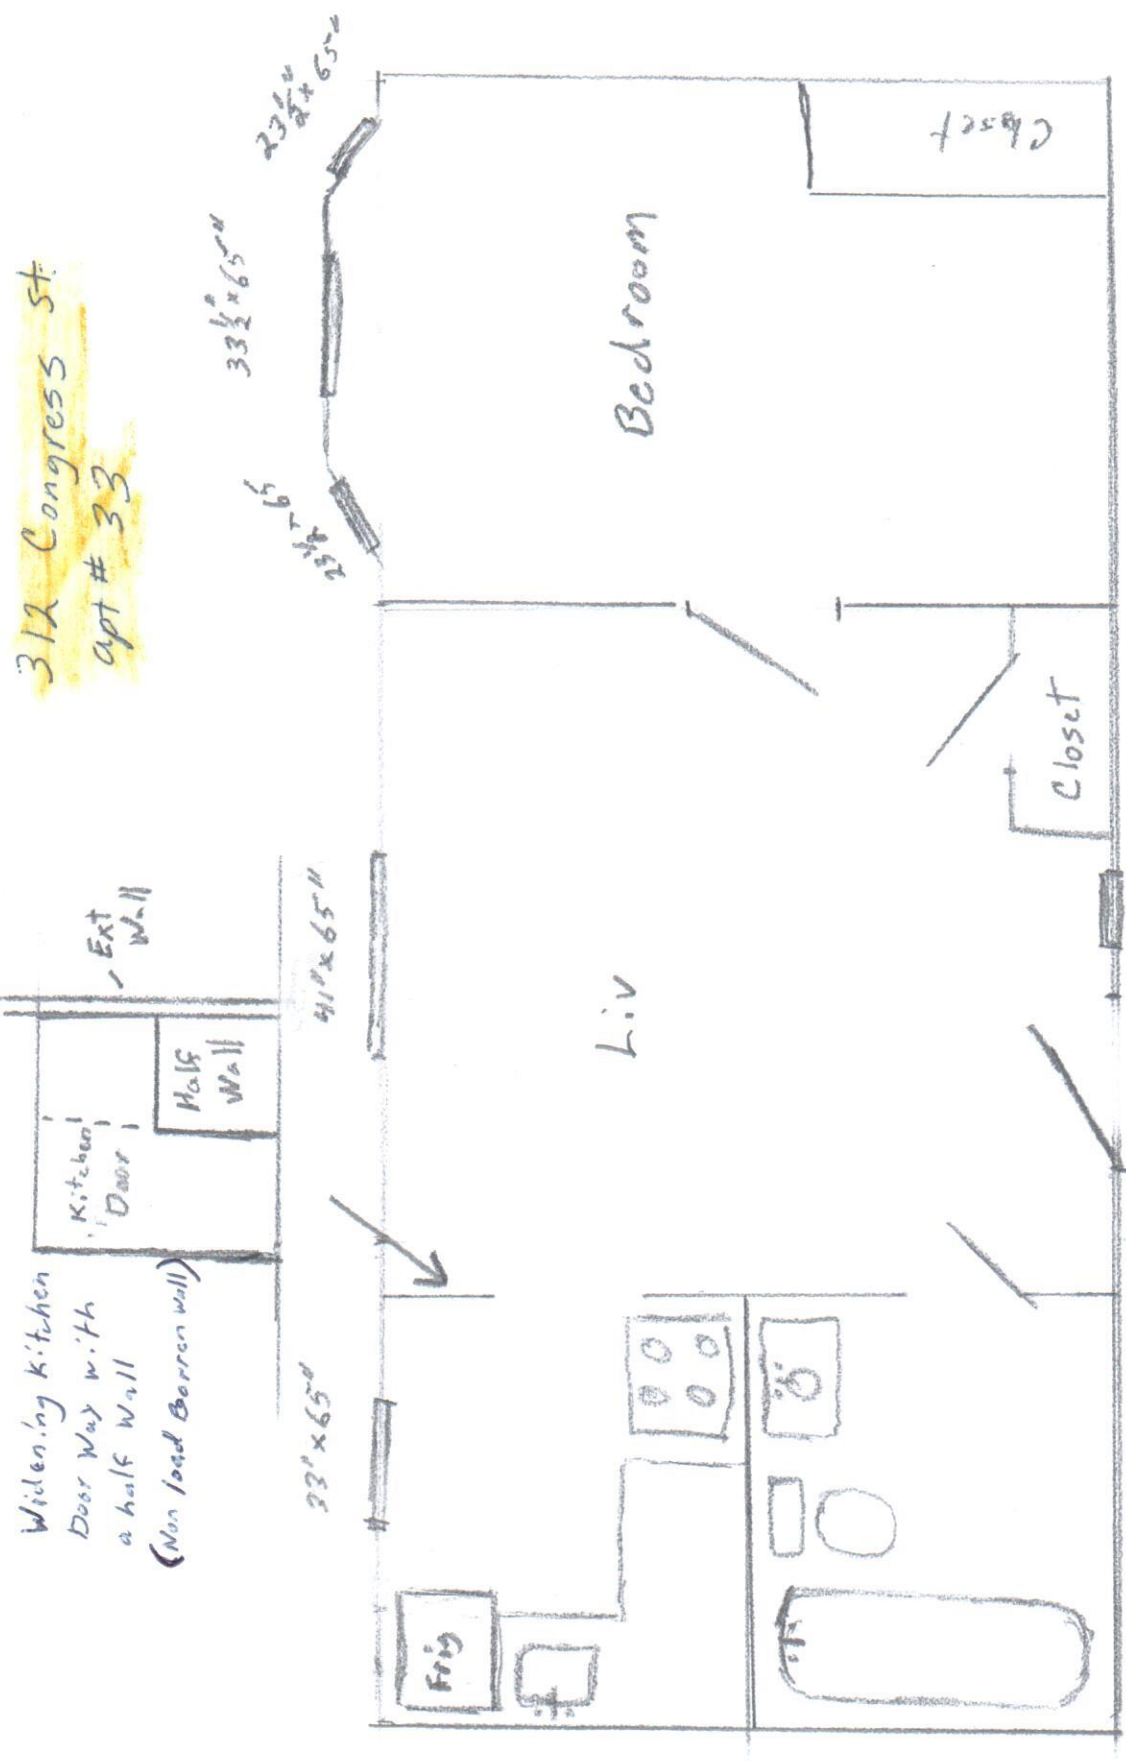

312 Congress St.  
Apt # 33

Widening Kitchen  
Door Way with  
a half wall  
(Non load bearing wall)

Window Schedules

DBI Hung Paradigm Windows  
Low Argon

- 33" W x 65" L
- 41" W x 65" L
- 23 1/2" W x 65" L
- 33 1/2" W x 65" L
- 23 1/2" W x 65" L