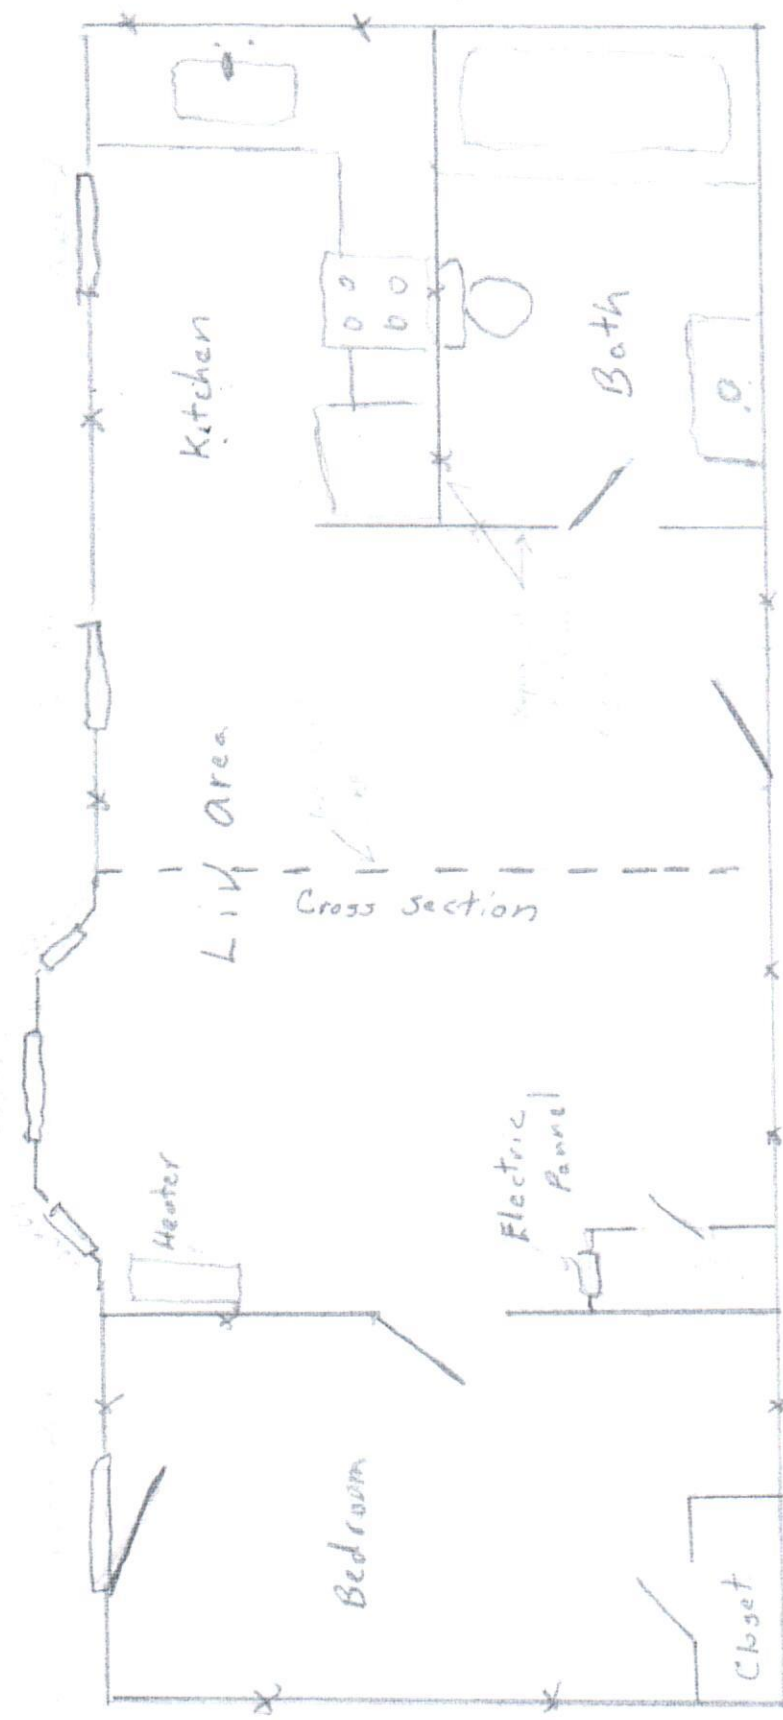

312 Congress St Apt #24

Window schedules

DBI Hung Paradigm Windows
Low w/argon

$23 \frac{13}{16} \times 23 \frac{5}{8}$

$33 \frac{13}{16} \times 29 \frac{3}{4}$

$2 \times 17 \frac{13}{16} \times 29 \frac{13}{16}$

$29 \frac{13}{16} \times 29 \frac{13}{16}$

Insulated ceiling w/R21

New Vinyl Windows

x = outlets

Exterior Door Schedule

Stevens + Sons 36 x 80 in Premium Full Lite
Primed White Fiberglass Prehung front Door

Cross section

Header 145t