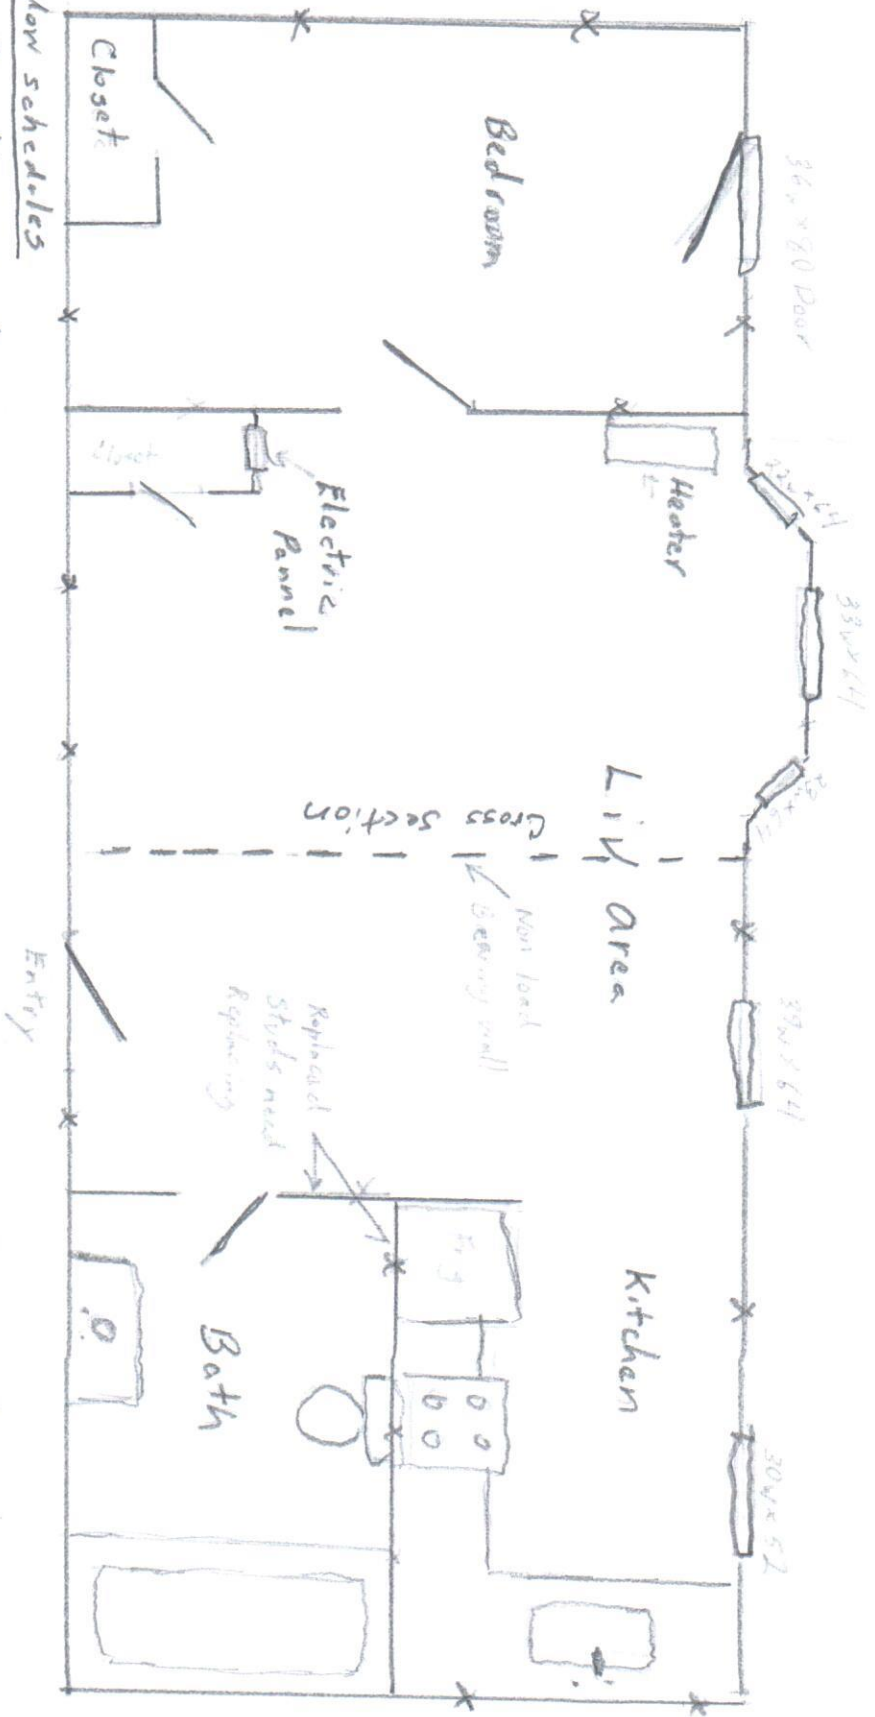

312 Congress St Apt# 34

Deck

Window schedules

DBI Hung Paradigm Windows

new w/argon

Insulated ceiling w/R21

New Vinyl Windows

x = outlets

23 15/16 x 23 5/8

33 1/16 x 29 3/4

2 - 17 13/16 x 29 13/16

29 1/16 x 29 13/16

Exterior Door Schedule

Stevens & Sons 36 x 80 in Premium Full 1 1/2" Primed White Fiberglass Prehung Front Door