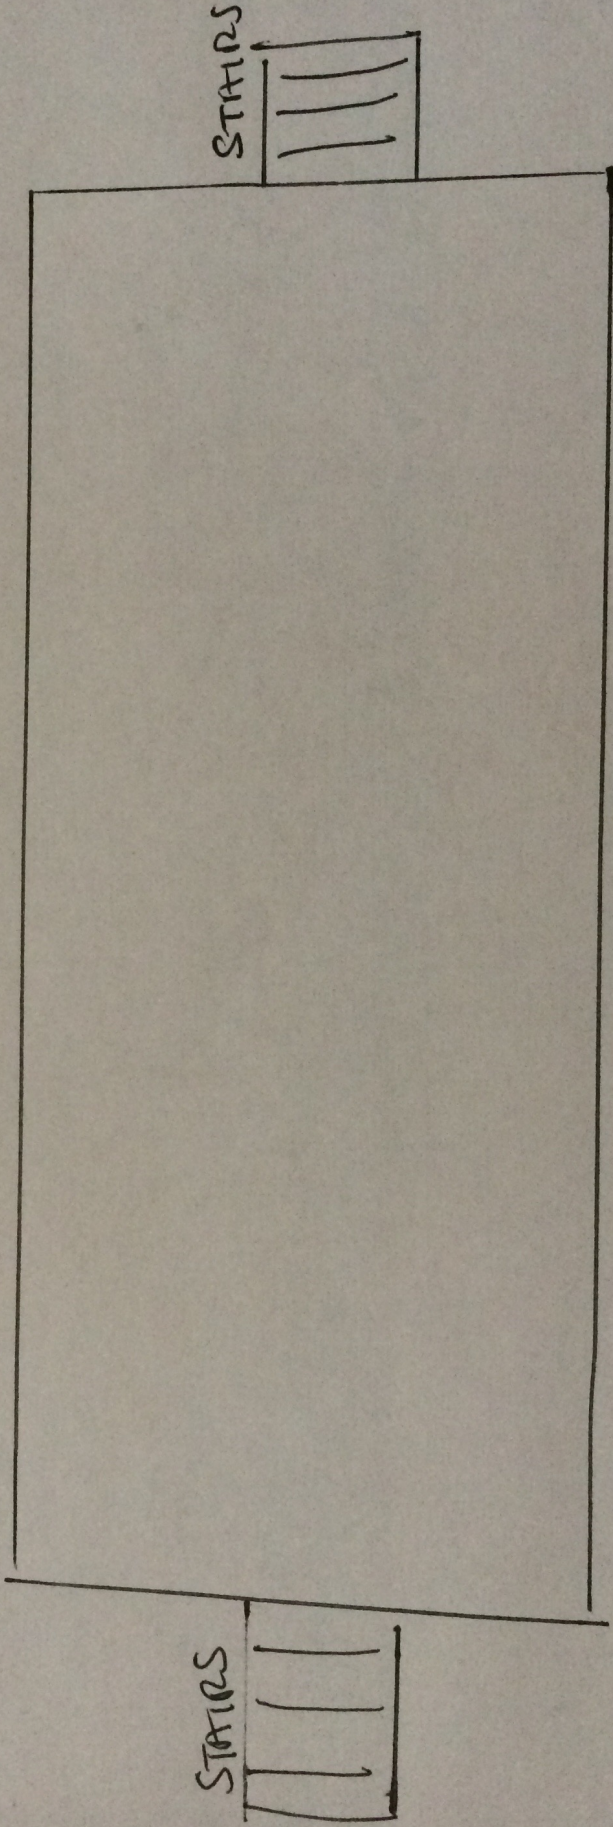

STAGE

24' WIDE 12' DEEP 3.5' HIGH
LOCATION: SIDEWALK IN FRONT OF

ONE MONUMENT SQUARE

USE: MUSICIANS & EQUIPMENT

FRONT OF STAGE