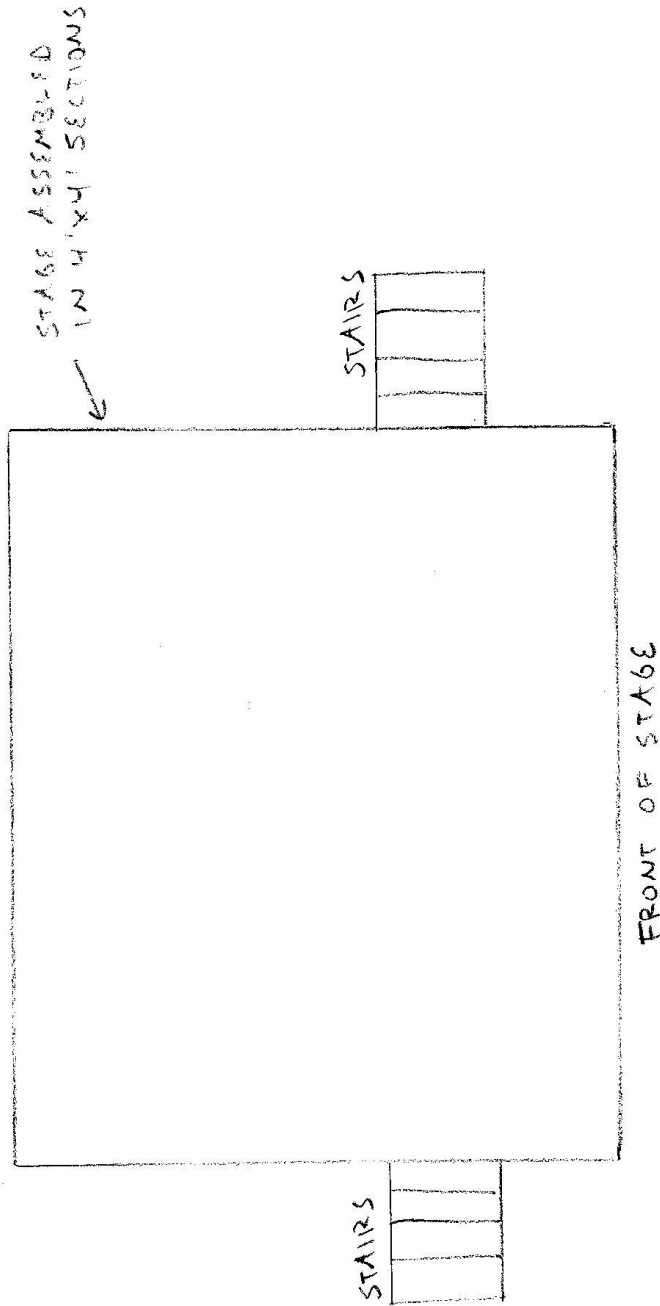

STANDARD TENT LAYOUT: (O = TABLES)

STAGE

20' WIDE, 16' DEEP, 3.5' HIGH
LOCATION: SIDEWALK IN FRONT OF
ONE MONUMENT SQUARE

USE: MUSICIANS AND EQUIPMENT

20' x 40' FRAME TENT
NO SIDEWALLS