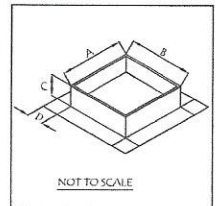

HOODMART

YOUR ONE STOP HOOD SHOP

P.O. BOX 1808
CAMBRIDGE, OH 43725
PHONE: 800-715-1014
FAX: 800-716-1214

FAN MODEL	A	B	C	D	E	WT. LBS.
H1MEX36-B	58"	22 1/2"	25 1/4"	2"	28"	158

HOOD NO.	MODEL	LENGTH	MAX. COOKING TEMP.	EXHAUST PLENUM					SUPPLY PLENUM					HOOD CONSTRUCTION		
				TOTAL EXH. CFM	RISER(S)		TOTAL SUP. CFM	RISER(S)								
				WIDTH	LENG.	QTY.	CFM	S.P.	WIDTH	LENG.	QTY.	CFM	S.P.			
1	2012	144" NOM 144" OD	600 Deg.	3000	16"	18"	1	3000	500"	2400	14"	24"	1	2400	250"	STAINLESS/ALUMINIZED

FAN MODEL	A	B	C	D	WT. LBS.
H1MEX36-B	27"	27"	18"	6"	
H1MSF7	31"	51"	10"	4"	

HOOD NO.	FILTER(S)			LIGHT(S)			UTILITY CABINET(S)										FIRE SYSTEM PIPING	HOOD WEIGHT
	TYPE	QTY.	HEIGHT	LENGTH	TYPE	QTY.	WIRE GUARD	FIRE SYSTEM		ELECTRICAL		SWITCHES						
								TYPE	SIZE	MODEL #	QUANTITY	LOCATION						
1	SS BAFFLE WITH 11 HANDLES	7	20"	20"	INCANDESCENT LIGHT	4	NO	PYROCLHEM	PCL---				HOOD	---	495 LBS.			