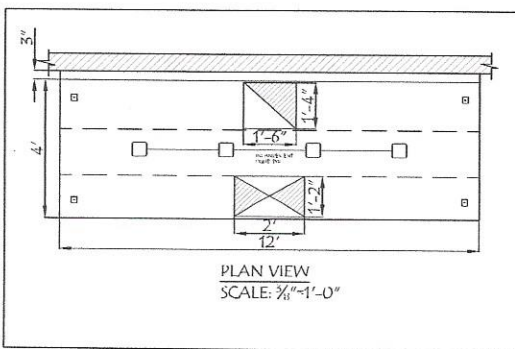

HOODMART

YOUR ONE STOP HOOD SHOP

P.O. BOX 1808
CAMBRIDGE, OH 43725
PHONE: 800-715-1014
FAX: 800-716-1214

FAN MODEL	A	B	C	D	E	WT. LBS.
H1MEX36-B	58"	22 1/2"	25 1/4"	2"	28"	158

HOOD NO.	MODEL	LENGTH	MAX. COOKING TEMP.	EXHAUST PLENUM					SUPPLY PLENUM					HOOD CONSTRUCTION		
				TOTAL EXH. CFM	RISER(S)		TOTAL SUP. CFM	RISER(S)								
				WIDTH	LENG.	QTY.	CFM	S.P.	WIDTH	LENG.	QTY.	CFM	S.P.			
1	2012	144" NOM 144" OD	600 Deg.	3000	16"	18"	1	3000	500"	2400	14"	24"	1	2400	250"	STAINLESS/ALUMINIZED

FAN MODEL	A	B	C	D	WT. LBS.
H1MEX36-B	27"	27"	18"	6"	
H1MSF7	31"	51"	10"	4"	

HOOD NO.	FILTER(S)			LIGHT(S)			UTILITY CABINET(S)										FIRE SYSTEM PIPING	HOOD WEIGHT
	TYPE	QTY.	HEIGHT	LENGTH	TYPE	QTY.	WIRE GUARD	FIRE SYSTEM		ELECTRICAL		SWITCHES						
								TYPE	SIZE	MODEL #	QUANTITY	LOCATION						
1	SS BAFFLE WITH 11 HANDLES	7	20"	20"	INCANDESCENT LIGHT	4	NO	PYROCLHEM	PCL---				HOOD	---	495 LBS.			