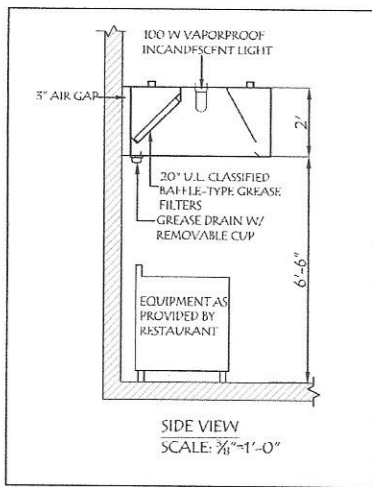

HOODMART

YOUR ONE STOP HOOD SHOP

P.O. BOX 1808
CAMBRIDGE, OH 43725
PHONE: 800-715-1014
FAX: 800-716-1214

FAN MODEL	A	B	C	D	E	WT. LBS.
H1MEX36-B	58"	22 1/2"	25 1/4"	2"	28"	158

HOOD NO.	MODEL	LENGTH	MAX. COOKING TEMP.	EXHAUST PLENUM					SUPPLY PLENUM					HOOD CONSTRUCTION		
				TOTAL EXH. CFM	RISER(S)		TOTAL SUP. CFM	RISER(S)								
				WIDTH	LENG.	QTY.	CFM	S.P.	WIDTH	LENG.	QTY.	CFM	S.P.			
1	2012	144" NOM 144" OD	600 Deg.	3000	16"	18"	1	3000	500"	2400	14"	24"	1	2400	250"	STAINLESS/ALUMINIZED

FAN MODEL	A	B	C	D	WT. LBS.
H1MEX36-B	27"	27"	18"	6"	
H1MSF7	31"	51"	10"	4"	

HOOD NO.	FILTER(S)			LIGHT(S)			UTILITY CABINET(S)										FIRE SYSTEM PIPING	HOOD WEIGHT
	TYPE	QTY.	HEIGHT	LENGTH	TYPE	QTY.	WIRE GUARD	FIRE SYSTEM		ELECTRICAL		SWITCHES						
								TYPE	SIZE	MODEL #	QUANTITY	LOCATION						
1	SS BAFFLE WITH 11 HANDLES	7	20"	20"	INCANDESCENT LIGHT	4	NO	PYROCLHEM	PCL---				HOOD	---	495 LBS.			