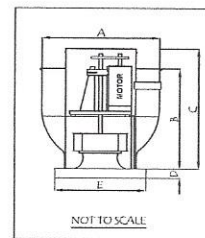

HOODMART

YOUR ONE STOP HOOD SHOP

P.O. BOX 1808
CAMBRIDGE, OH 43725
PHONE: 800-715-1014
FAX: 800-716-1214

FAN MODEL	A	B	C	D	E	WT. LBS.
H1MEX36-B	58"	22 1/2"	25 1/4"	2"	28"	158

HOOD NO.	MODEL	LENGTH	MAX. COOKING TEMP.	EXHAUST PLENUM					SUPPLY PLENUM					HOOD CONSTRUCTION		
				TOTAL EXH. CFM	RISER(S)		TOTAL SUP. CFM	RISER(S)								
				WIDTH	LENG.	QTY.	CFM	S.P.	WIDTH	LENG.	QTY.	CFM	S.P.			
1	2012	144" NOM 144" OD	600 Deg.	3000	16"	18"	1	3000	500"	2400	14"	24"	1	2400	250"	STAINLESS/ALUMINIZED

FAN MODEL	A	B	C	D	WT. LBS.
H1MEX36-B	27"	27"	18"	6"	
H1MSF7	31"	51"	10"	4"	

HOOD NO.	FILTER(S)			LIGHT(S)			UTILITY CABINET(S)										FIRE SYSTEM PIPING	HOOD WEIGHT
	TYPE	QTY.	HEIGHT	LENGTH	TYPE	QTY.	WIRE GUARD	FIRE SYSTEM		ELECTRICAL		SWITCHES						
								TYPE	SIZE	MODEL #	QUANTITY	LOCATION						
1	SS BAFFLE WITH 11 HANDLES	7	20"	20"	INCANDESCENT LIGHT	4	NO	PYROCLHEM	PCL---				HOOD	---	495 LBS.			