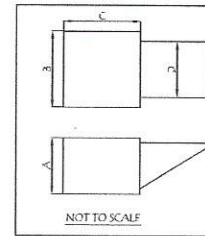

HOODMART

YOUR ONE STOP HOOD SHOP

P.O. BOX 1808
CAMBRIDGE, OH 43725
PHONE: 800-715-1014
FAX: 800-716-1214

FAN MODEL	A	B	C	D	E	WT. LBS.
H1MEX36-B	58"	22 1/2"	25 1/4"	2"	28"	158

HOOD NO.	MODEL	LENGTH	MAX. COOKING TEMP.	EXHAUST PLENUM					SUPPLY PLENUM					HOOD CONSTRUCTION		
				TOTAL EXH. CFM	RISER(S)		TOTAL SUP. CFM	RISER(S)								
				WIDTH	LENG.	QTY.	CFM	S.P.	WIDTH	LENG.	QTY.	CFM	S.P.			
1	2012	144" NOM 144" OD	600 Deg.	3000	16"	18"	1	3000	500"	2400	14"	24"	1	2400	250"	STAINLESS/ALUMINIZED

FAN MODEL	A	B	C	D	WT. LBS.
H1MEX36-B	27"	27"	18"	6"	
H1MSF7	31"	51"	10"	4"	

HOOD NO.	FILTER(S)			LIGHT(S)			UTILITY CABINET(S)										FIRE SYSTEM PIPING	HOOD WEIGHT
	TYPE	QTY.	HEIGHT	LENGTH	TYPE	QTY.	WIRE GUARD	FIRE SYSTEM		ELECTRICAL		SWITCHES						
								TYPE	SIZE	MODEL #	QUANTITY	LOCATION						
1	SS BAFFLE WITH 11 HANDLES	7	20"	20"	INCANDESCENT LIGHT	4	NO	PYROCLHEM	PCL---				HOOD	---	495 LBS.			