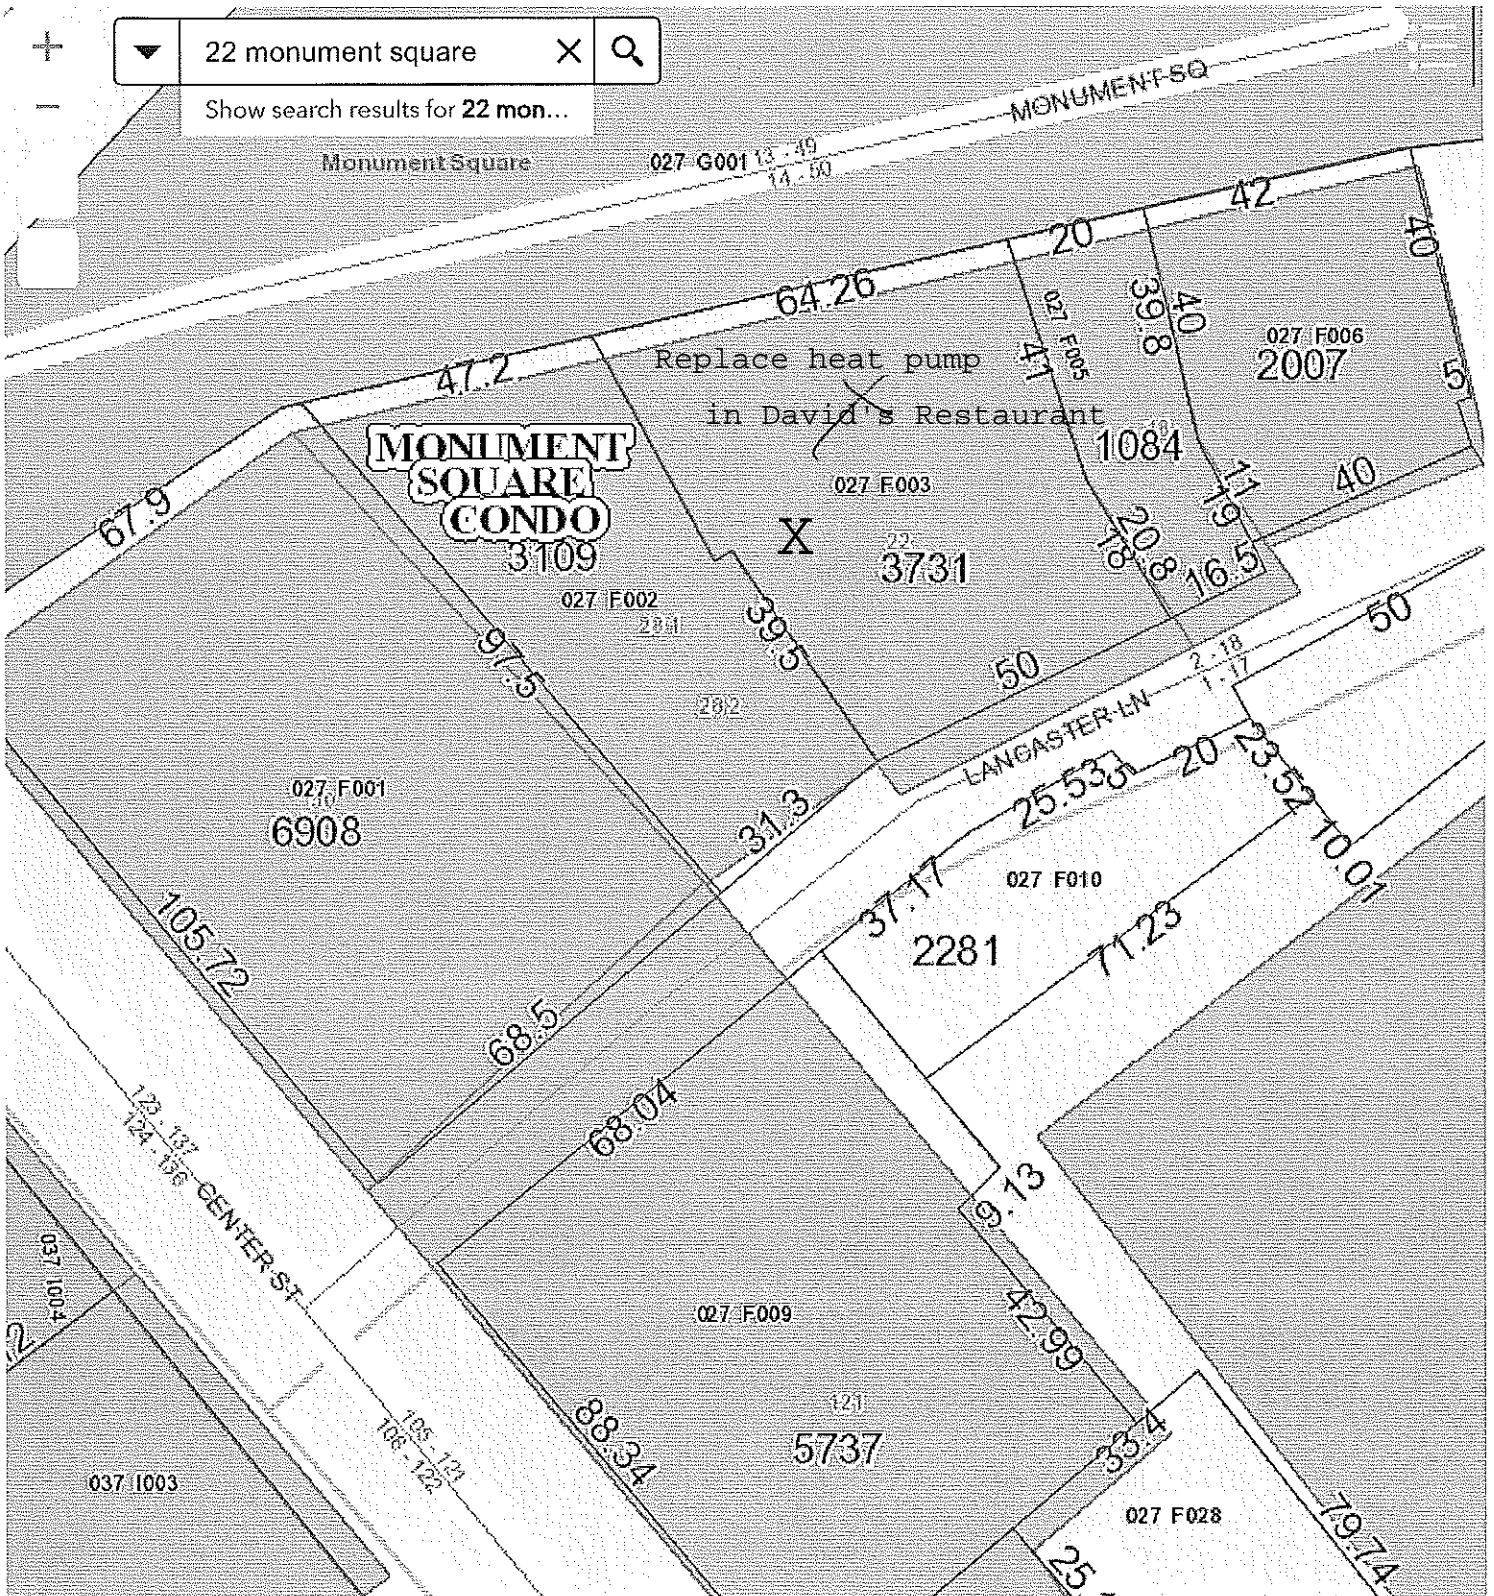

City of Portland Maine GIS Viewer

with Web AppBuilder for ArcGIS

▼ 22 monument square X Q

Show search results for 22 mon...

2,928,321.114 300,289.995 Feet