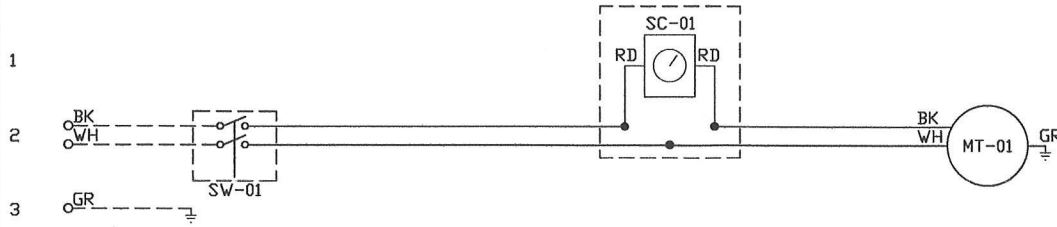

Exhaust Fan Wiring

JOB 2075277 - Cupcakes

DRAWING NUMBER EXH2075277-1

SHIP DATE 6/24/2014

MODEL DU33HFA

Installed Options

Speed Control

Component Identification

Label	Description	Location
MT-01	Fan Motor	[20]
QD-01	Quick Disconnect	[20]
SC-01	Speed Control	[10]
SW-01	Main disconnect switch	[20]

MOTOR INFO

EXHAUST 0.333HP-115V-1P-4.1FLA

ELECTRICAL INFORMATION

MOTOR/CONTROL MCA: 5.2A
MOTOR/CONTROL MOP: 15A

NOTES

----- DENOTES FIELD WIRING
————— DENOTES INTERNAL WIRING

WIRE COLOR

BK - BLACK YW - YELLOW
BL - BLUE GR - GREEN
BR - BROWN GY - GRAY
OR - ORANGE PR - PURPLE
RD - RED PK - PINK
WH - WHITE

Page 8 - Wiring