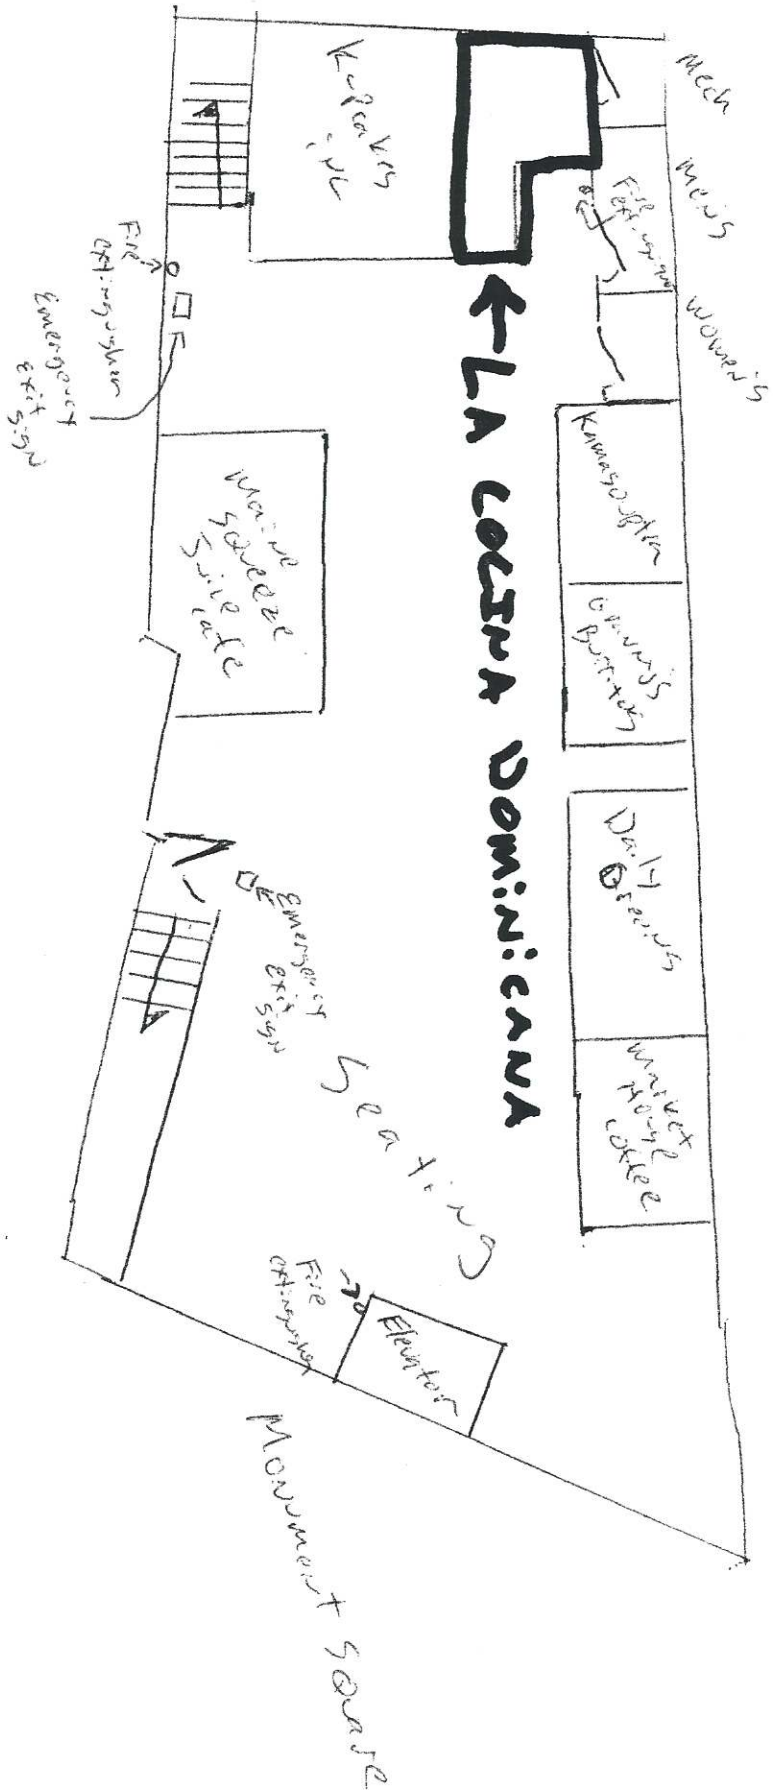

Exhibit C
1 of 2

Canaster Lane
(alley)

La Cocina Dominicana 2nd Floor layout
28 Monument Square, Portland

Current Use: Seating
Full SPRINKLERS AND ALARMS

APPROX. 2700 SF