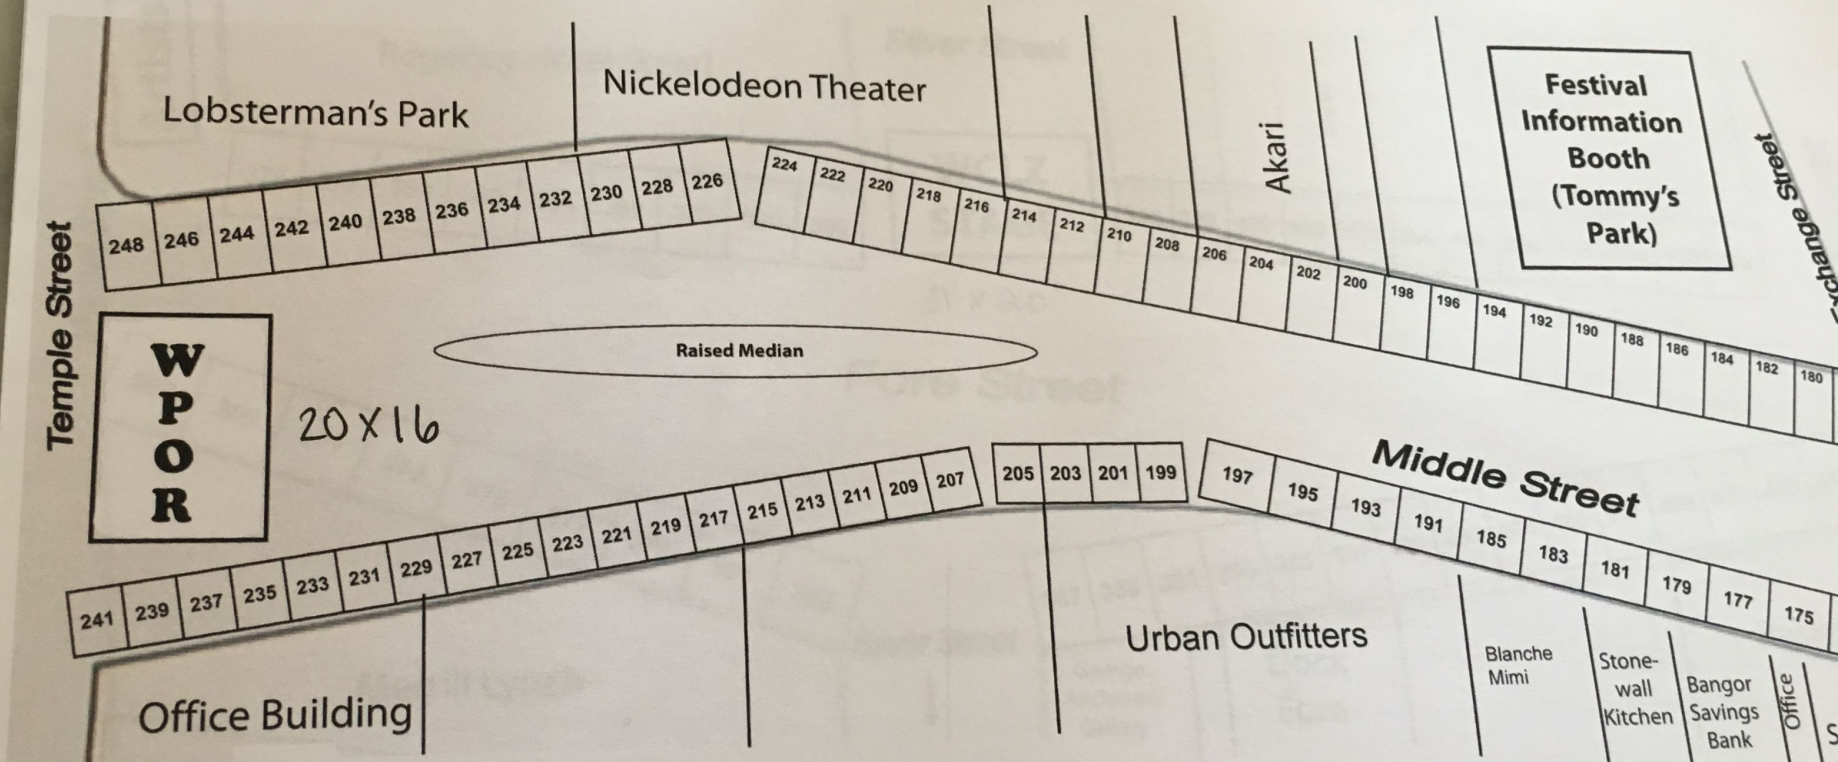

# Old Port Festival Vendor Map

**Sunday June 14, 2015**  
**11am - 5pm**

If you have questions about your location  
 please contact:  
**Sally Newhall**  
 207-772-6828 or [sally@seaglassevents](mailto:sally@seaglassevents)