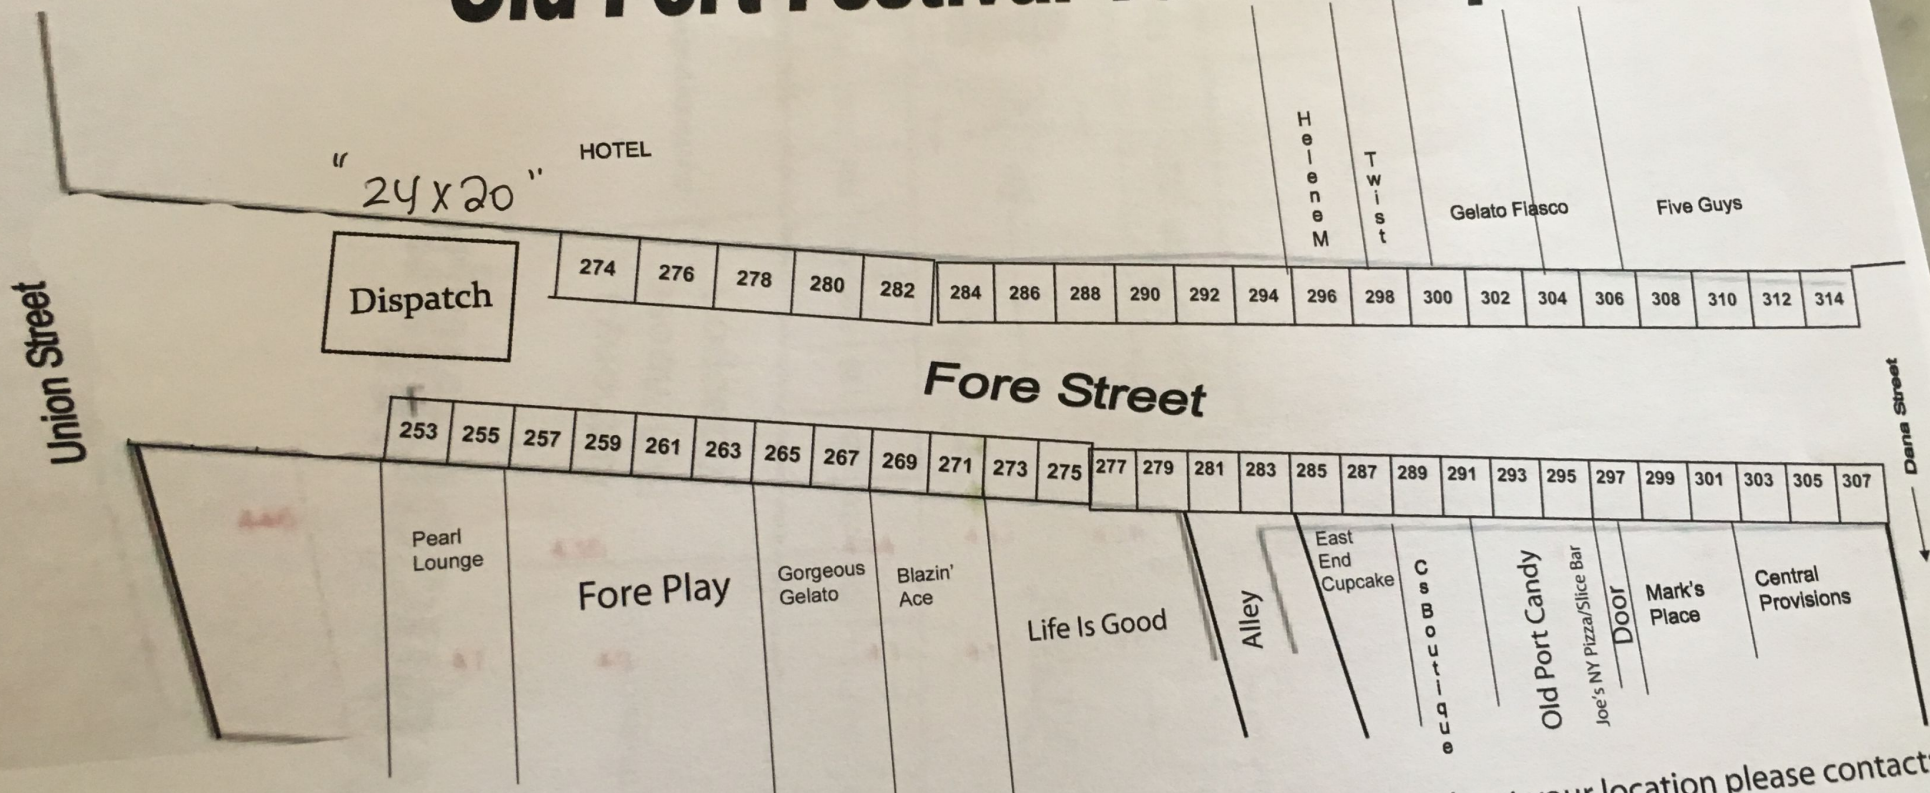

# Old Port Festival Vendor Map

**Sunday June 14, 2015**  
**11am - 5pm**

If you have questions about your location please contact:

**Sally Newhall**

207-772-6828 or [sally@seaglassevents.com](mailto:sally@seaglassevents.com)