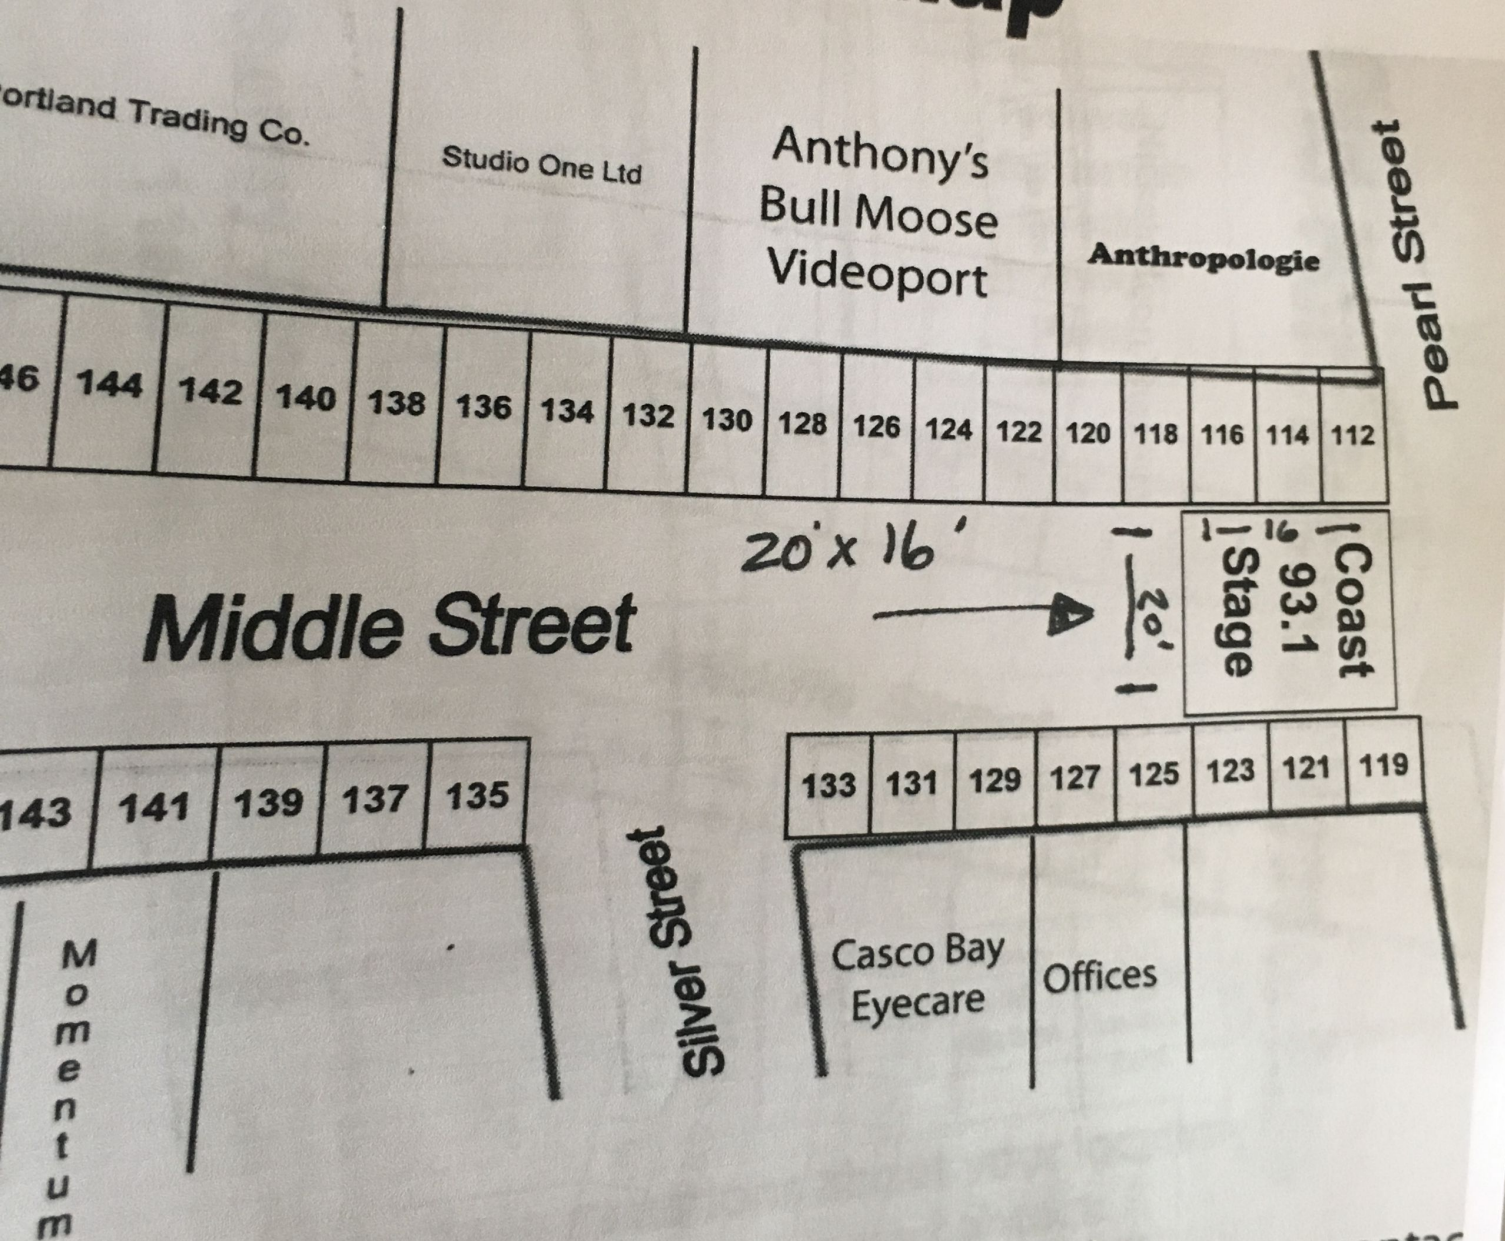

COAST

Festival Vendor Map

If you have questions about your location please contact
Sally Newhall
 207-772-6828 or sally@seaglassevents.com