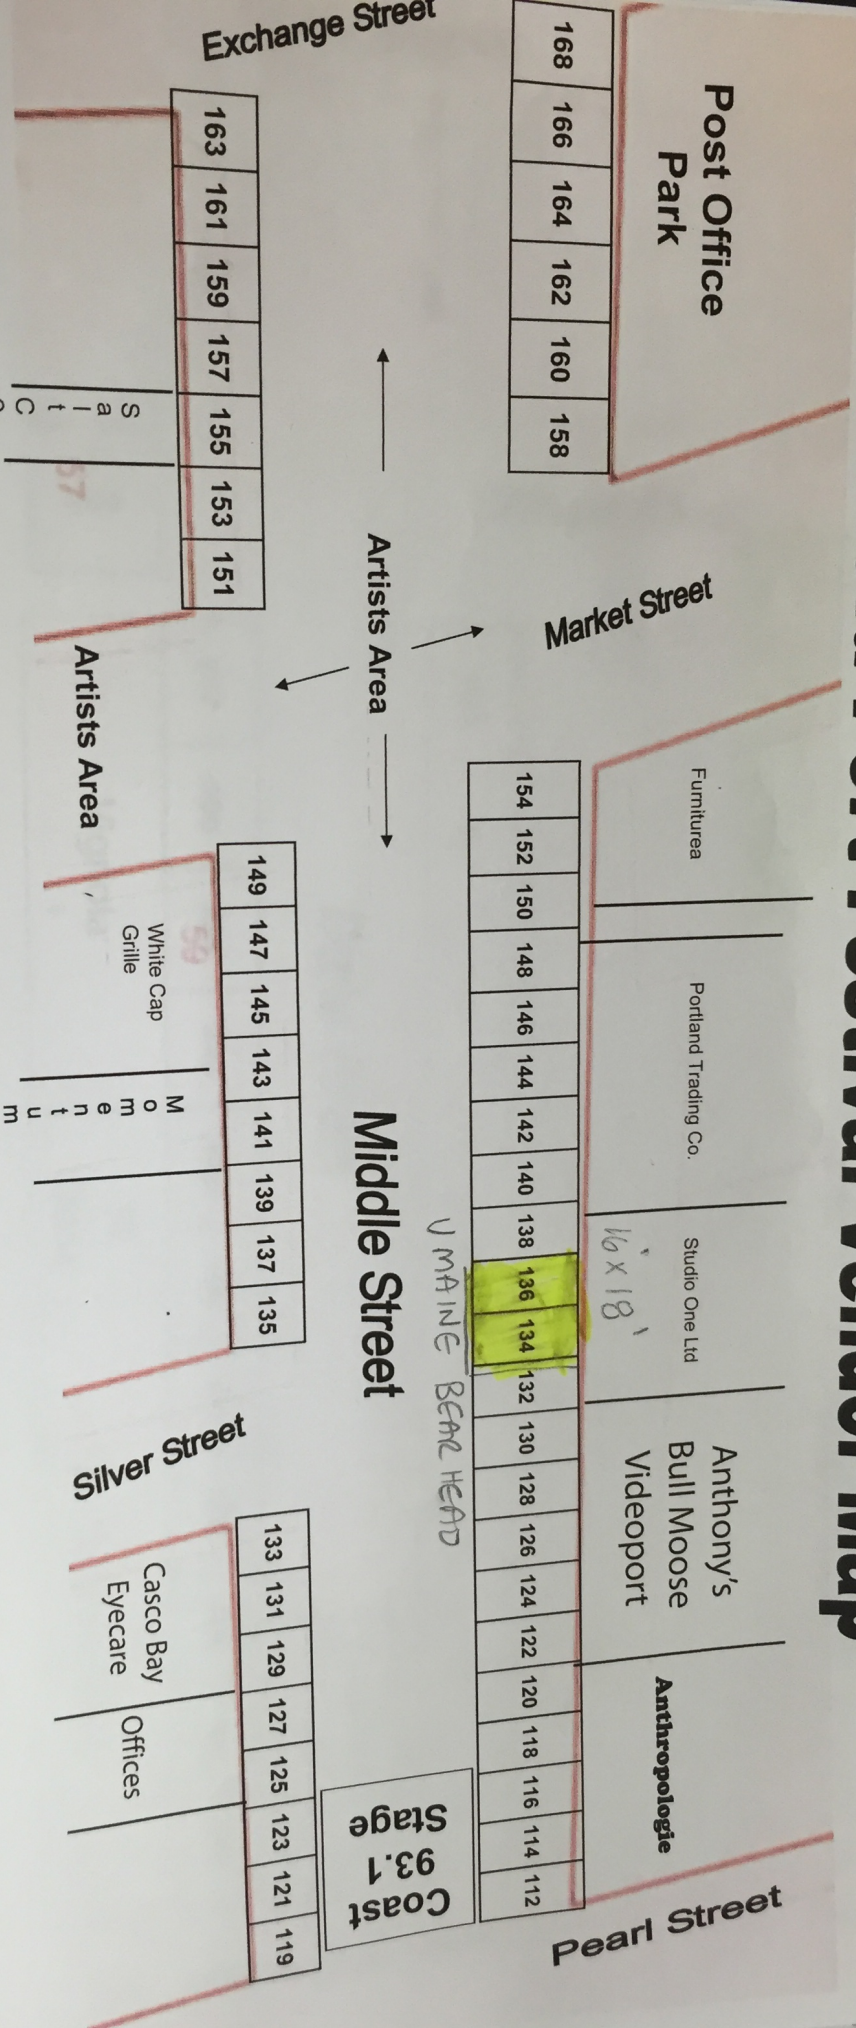

U MAINE BEARHEAD

# Old Port Festival Vendor Map

**Sunday June 14, 2015**  
**11am - 5pm**

If you have questions about your location please contact:  
**Sally Newhall**  
207-772-6828 or [sally@seaglassevents.com](mailto:sally@seaglassevents.com)