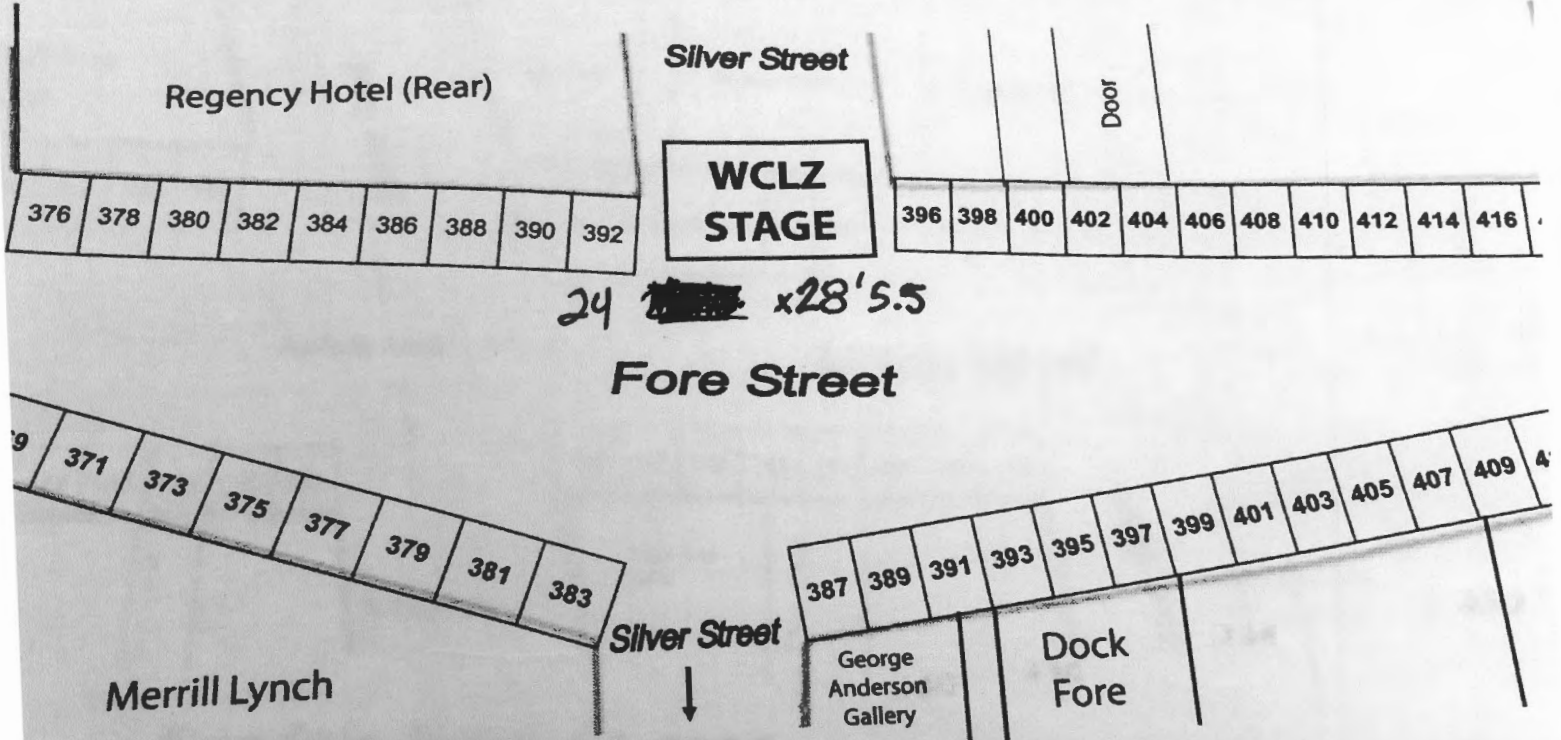

Old Port Festival Vendor Map

Sunday June 14, 2015

11am - 5pm

If you have questions about your location

Sally Newhall

207-772-6828 or sally@seaglassse