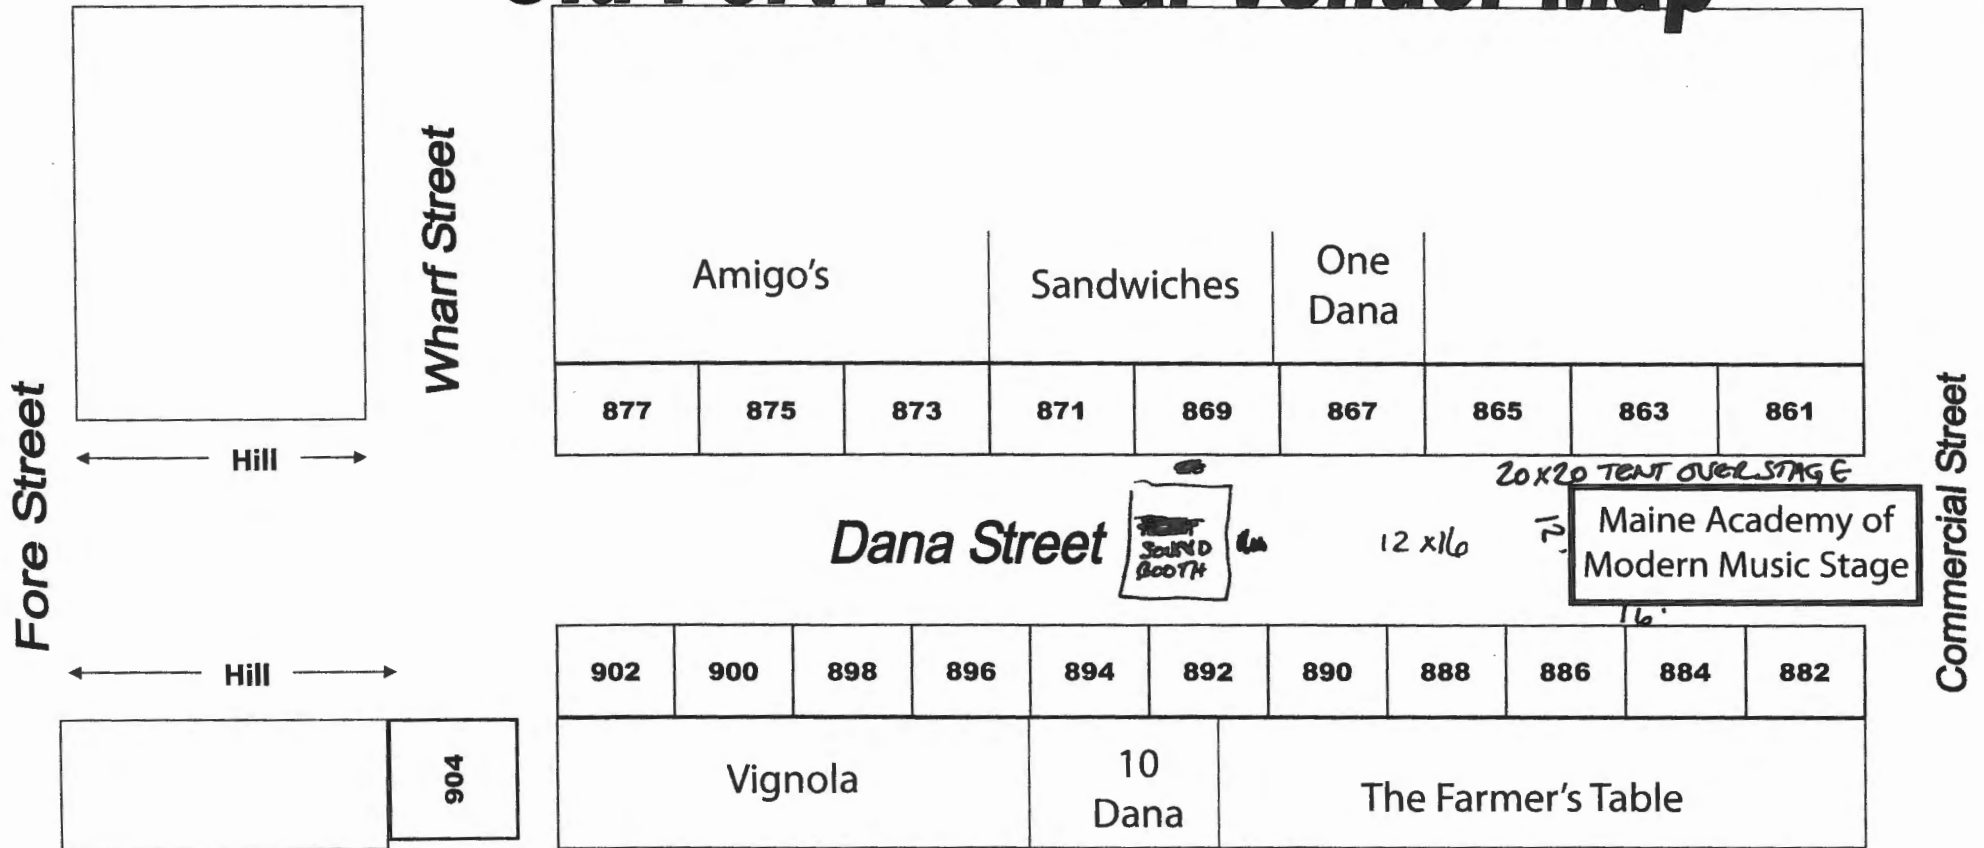

Old Port Festival Vendor Map

Sunday June 8, 2014
11am - 5pm

If you have questions about your location please contact:
Will Ethridge
 207-772-6828 or will@portlandmaine.com