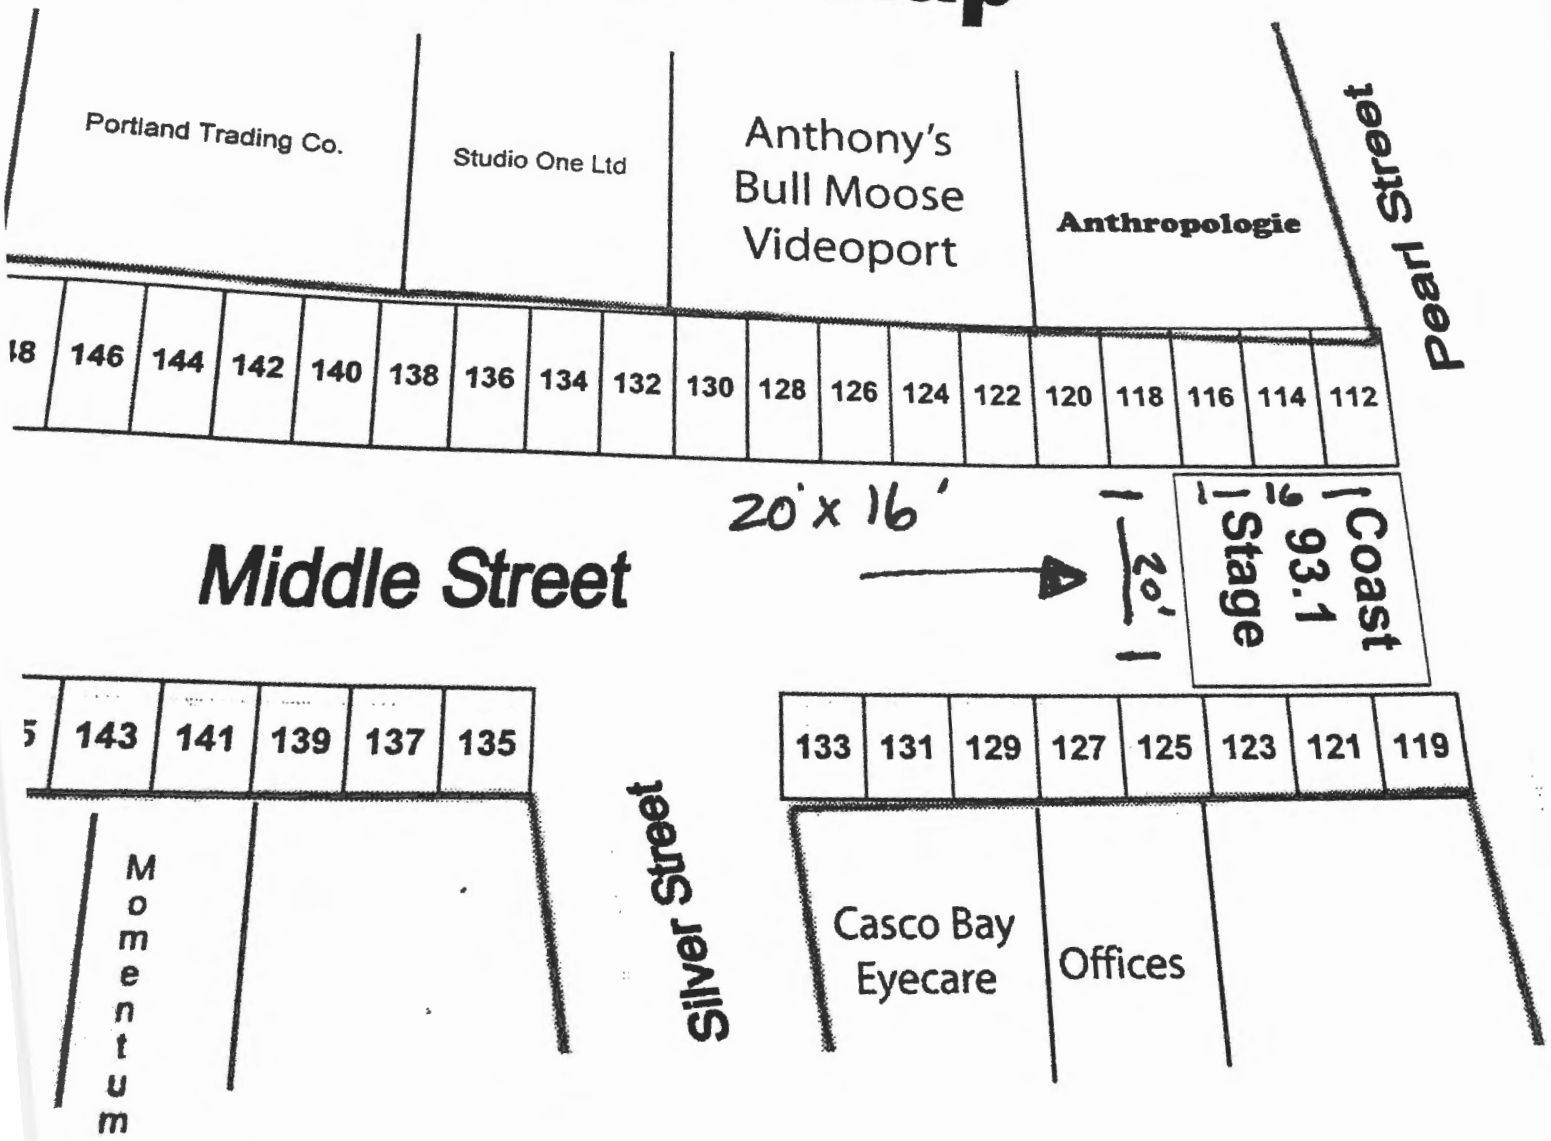

Festival Vendor Map

If you have questions about your location please contact
Sally Newhall
 207-772-6828 or sally@seaglassevents.com