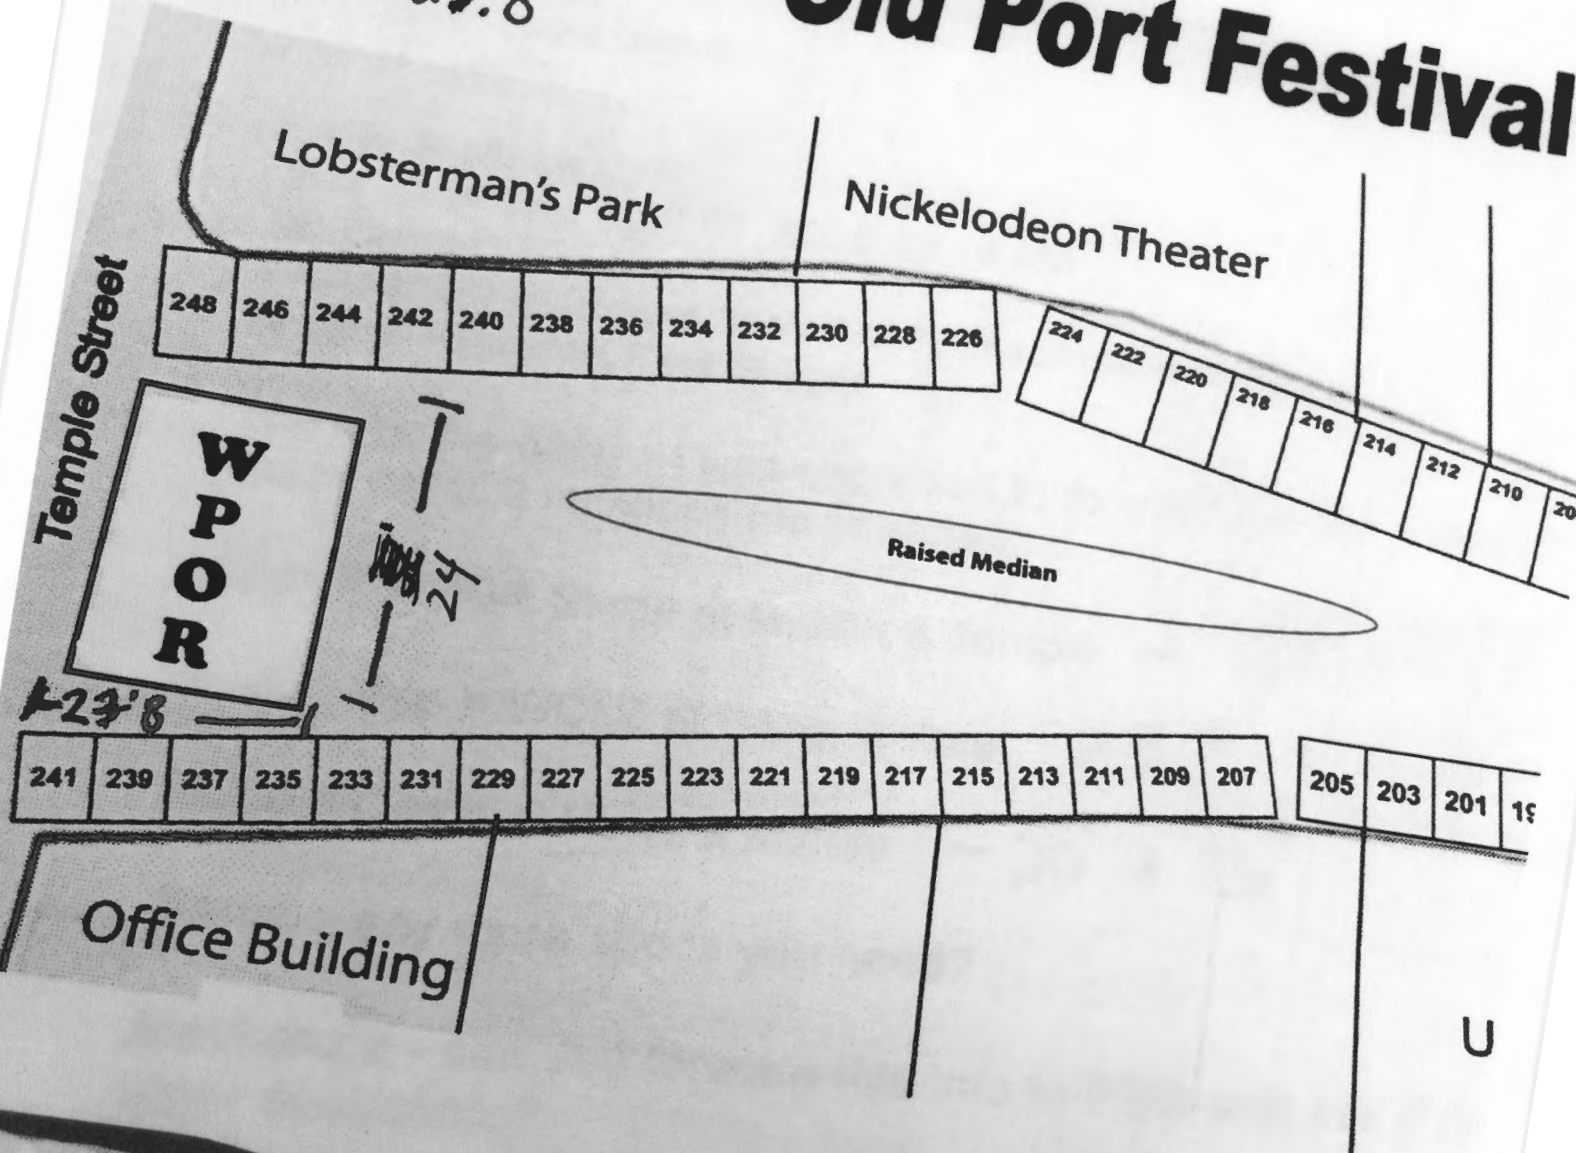

WOR STAGE dimensions
24' ~~10~~ x 27.8'

Old Port Festival

Sunday June 14, 2015
11am - 5pm