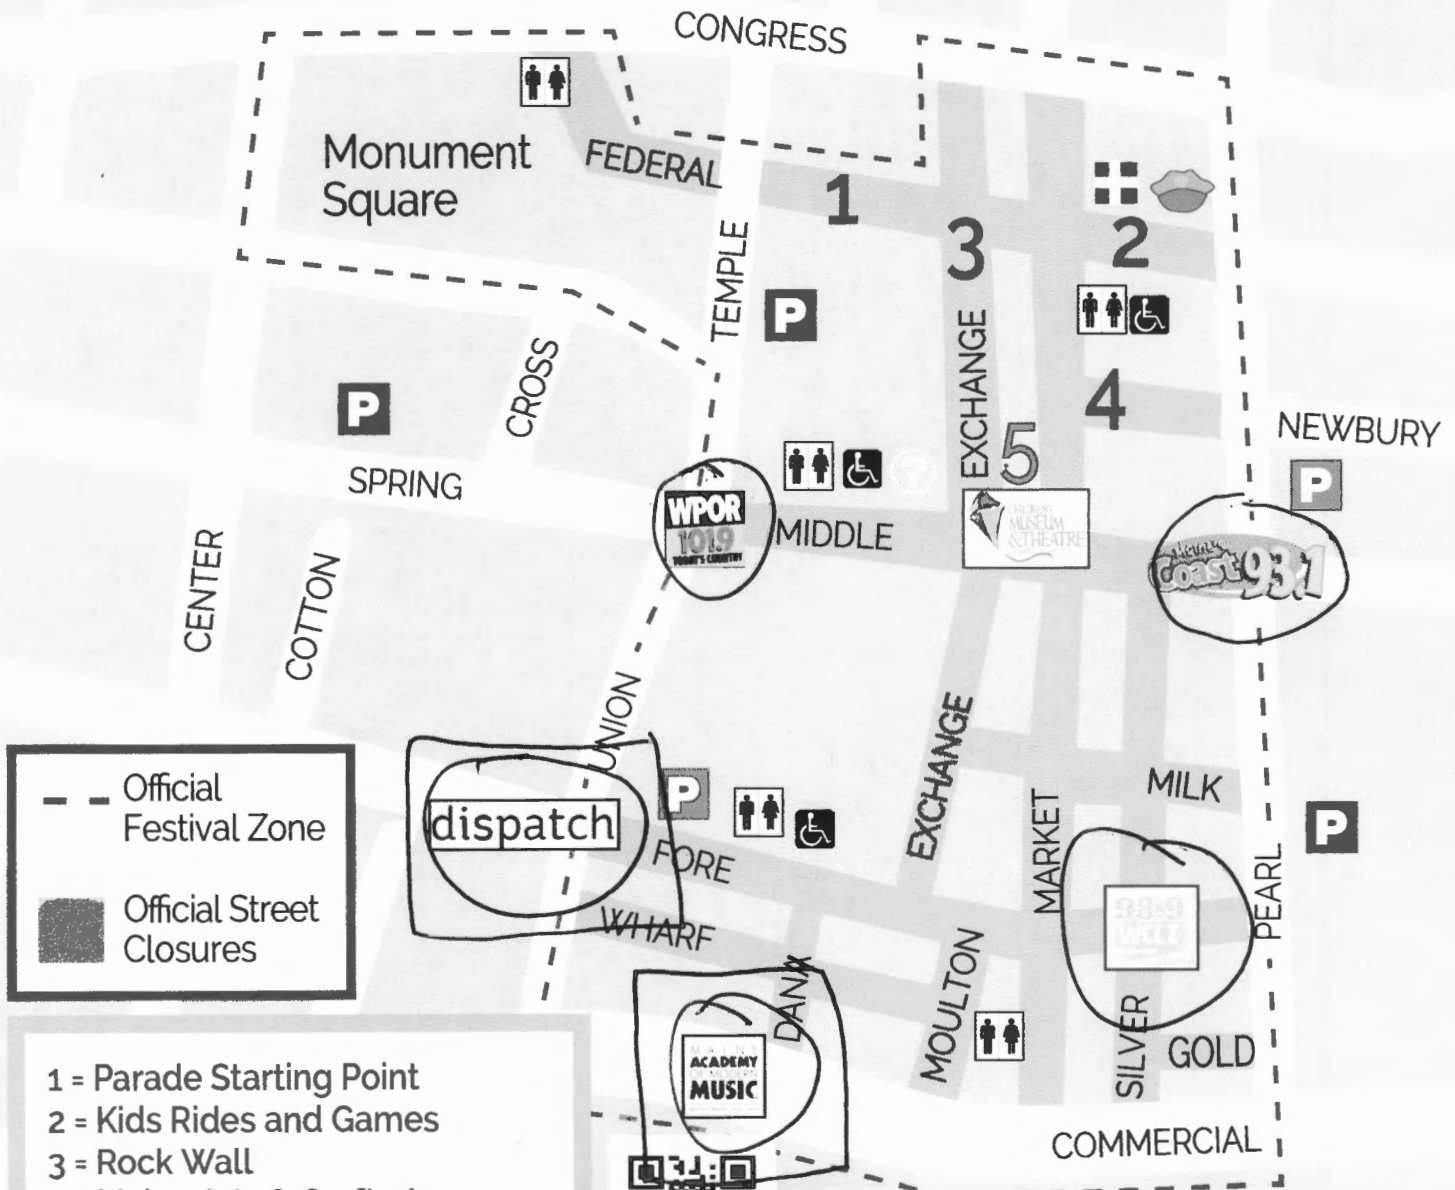

42ND ANNUAL OLD PORT FESTIVAL

SUNDAY, JUNE 14

Official Festival Zone
 Official Street Closures

1 = Parade Starting Point
 2 = Kids Rides and Games
 3 = Rock Wall
 4 = Maine Arts & Crafts Area
 5 = Children's Performance Stage

Restrooms Parking
 Medical Services Visitor Information
 Police

Snap this code for everything Old Port Festival Weekend! Maps, music schedules, event listings, parking information, and more.

Be sure to visit our locally owned shops, galleries, and museums throughout the Old Port and Arts District.

Not sure where everything is? Stop by our seasonal visitor's booth in Tommy's Park (Middle & Exchange Streets).

If You See Something, Say Something

We'd like to remind everyone to be mindful of their surroundings and just like at the airport or train/bus station, if you see unattended bags, packages or backpacks, please notify the Police at 874.8575. If you think there is an immediate threat, call 911.

O = stages □ = tents w/ stage