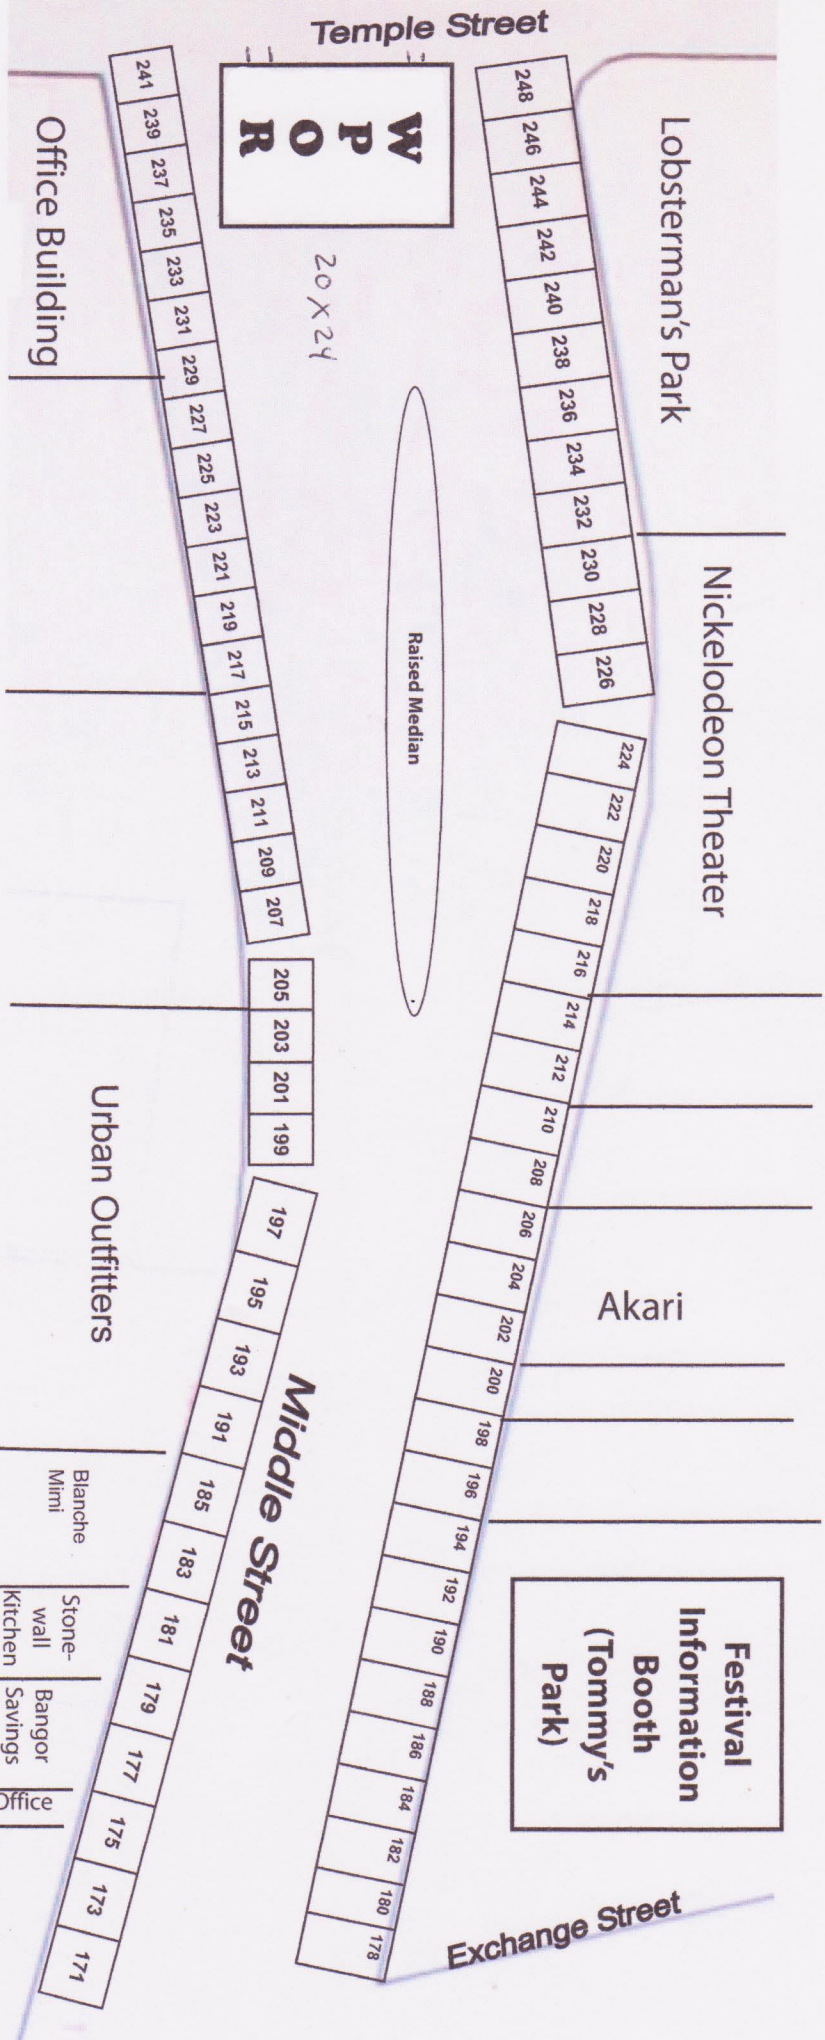

Old Port Festival Vendor Map

Sunday June 8, 2014
11am - 5pm

If you have questions about your location
 please contact:
Will Ethridge
 207-772-6828 or will@portlandmaine.com