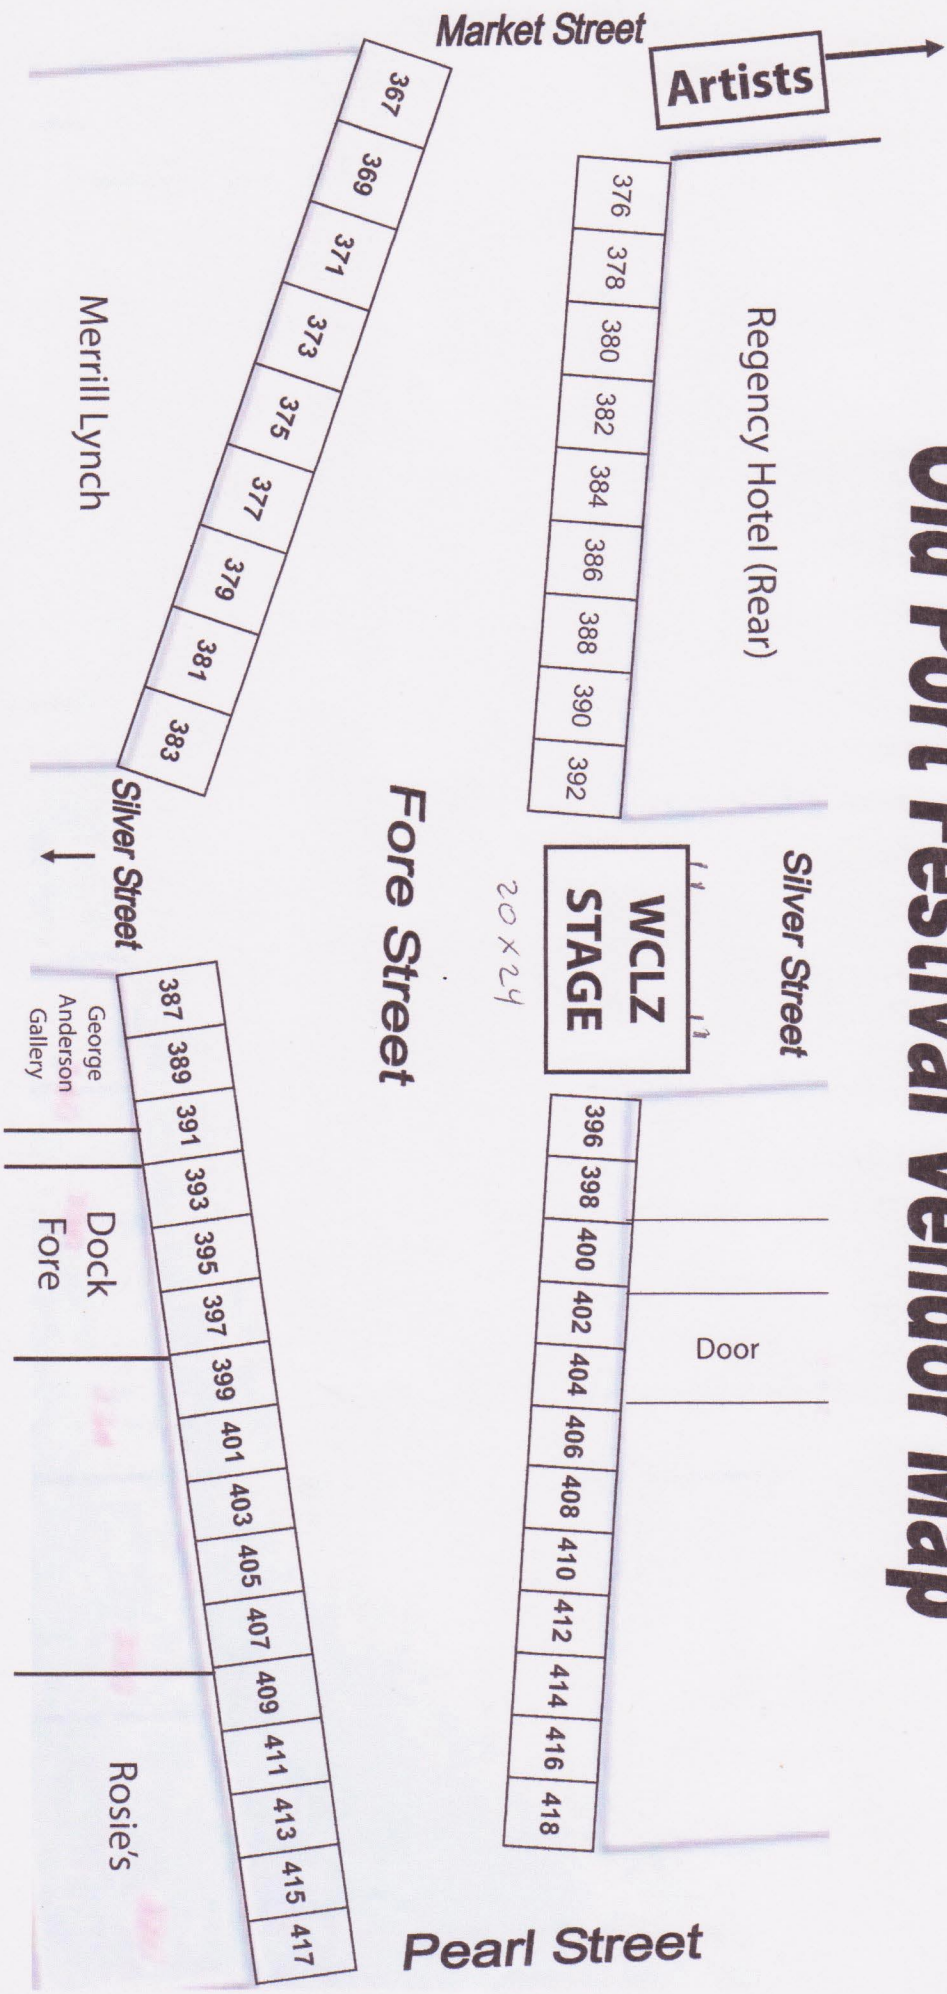

Old Port Festival Vendor Map

Sunday June 8, 2014
11am - 5pm

If you have questions about your location please contact:
Will Ethridge
 207-772-6828 or will@portlandmaine.com