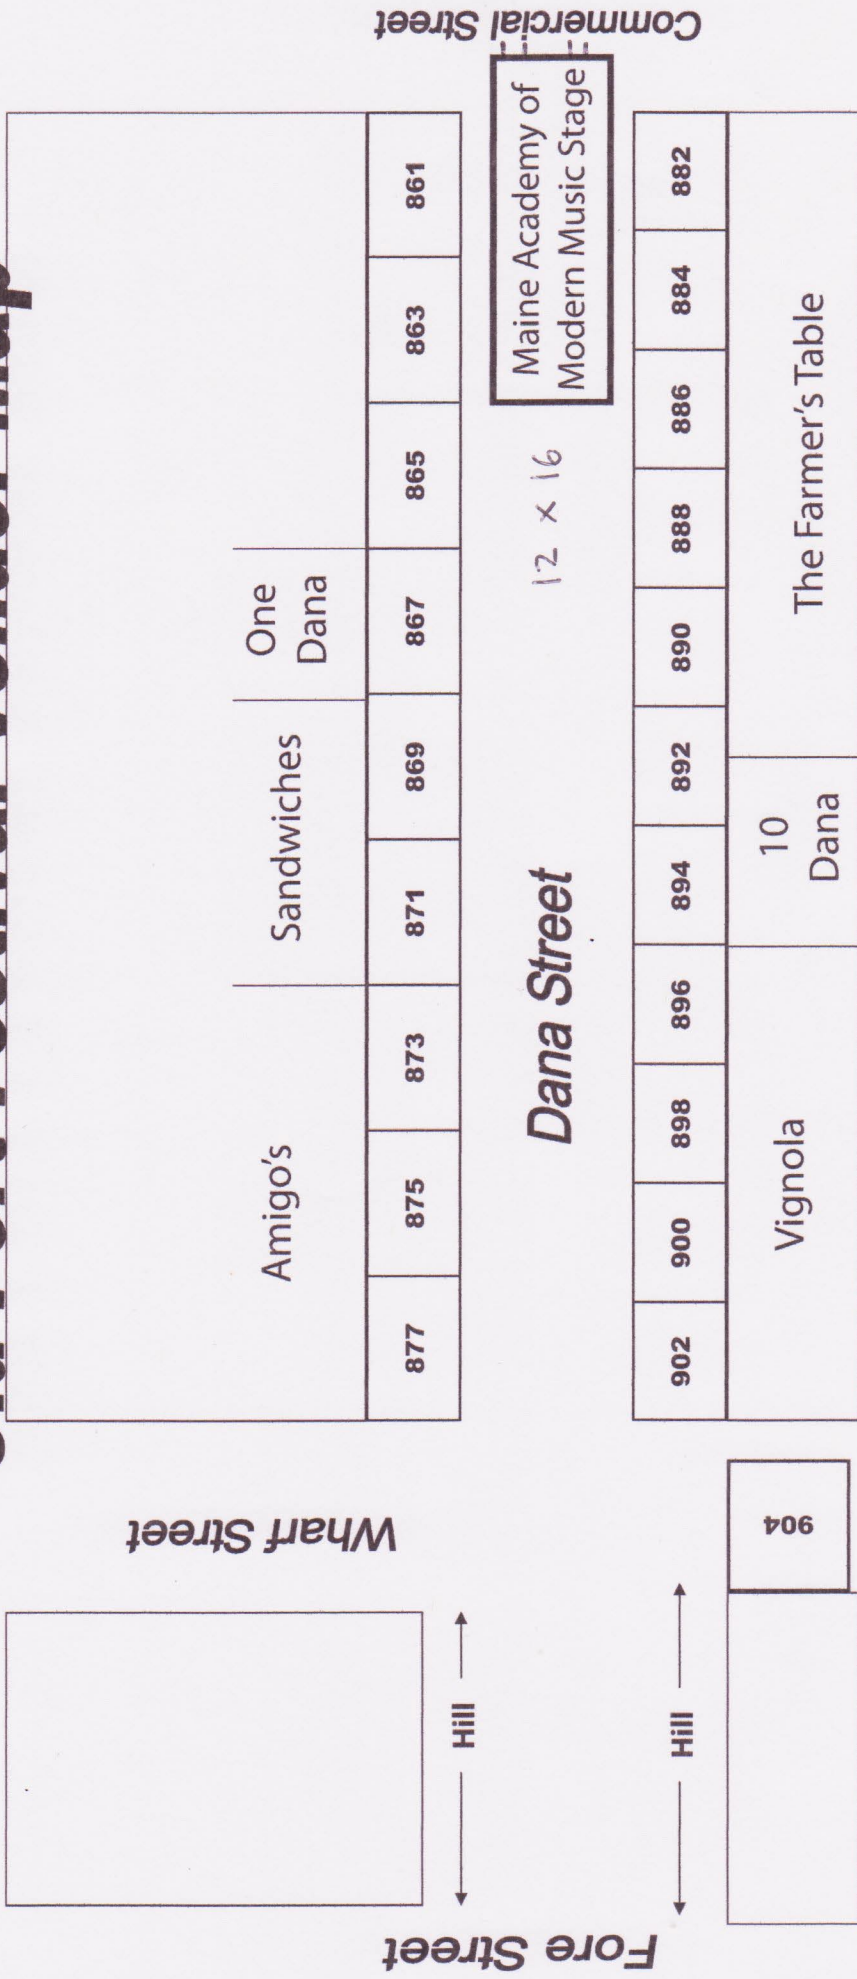

# Old Port Festival Vendor Map

If you have questions about your location please contact:  
**Will Ethridge**  
 207-772-6828 or will@portlandmaine.com

**Sunday June 8, 2014**  
**11am - 5pm**