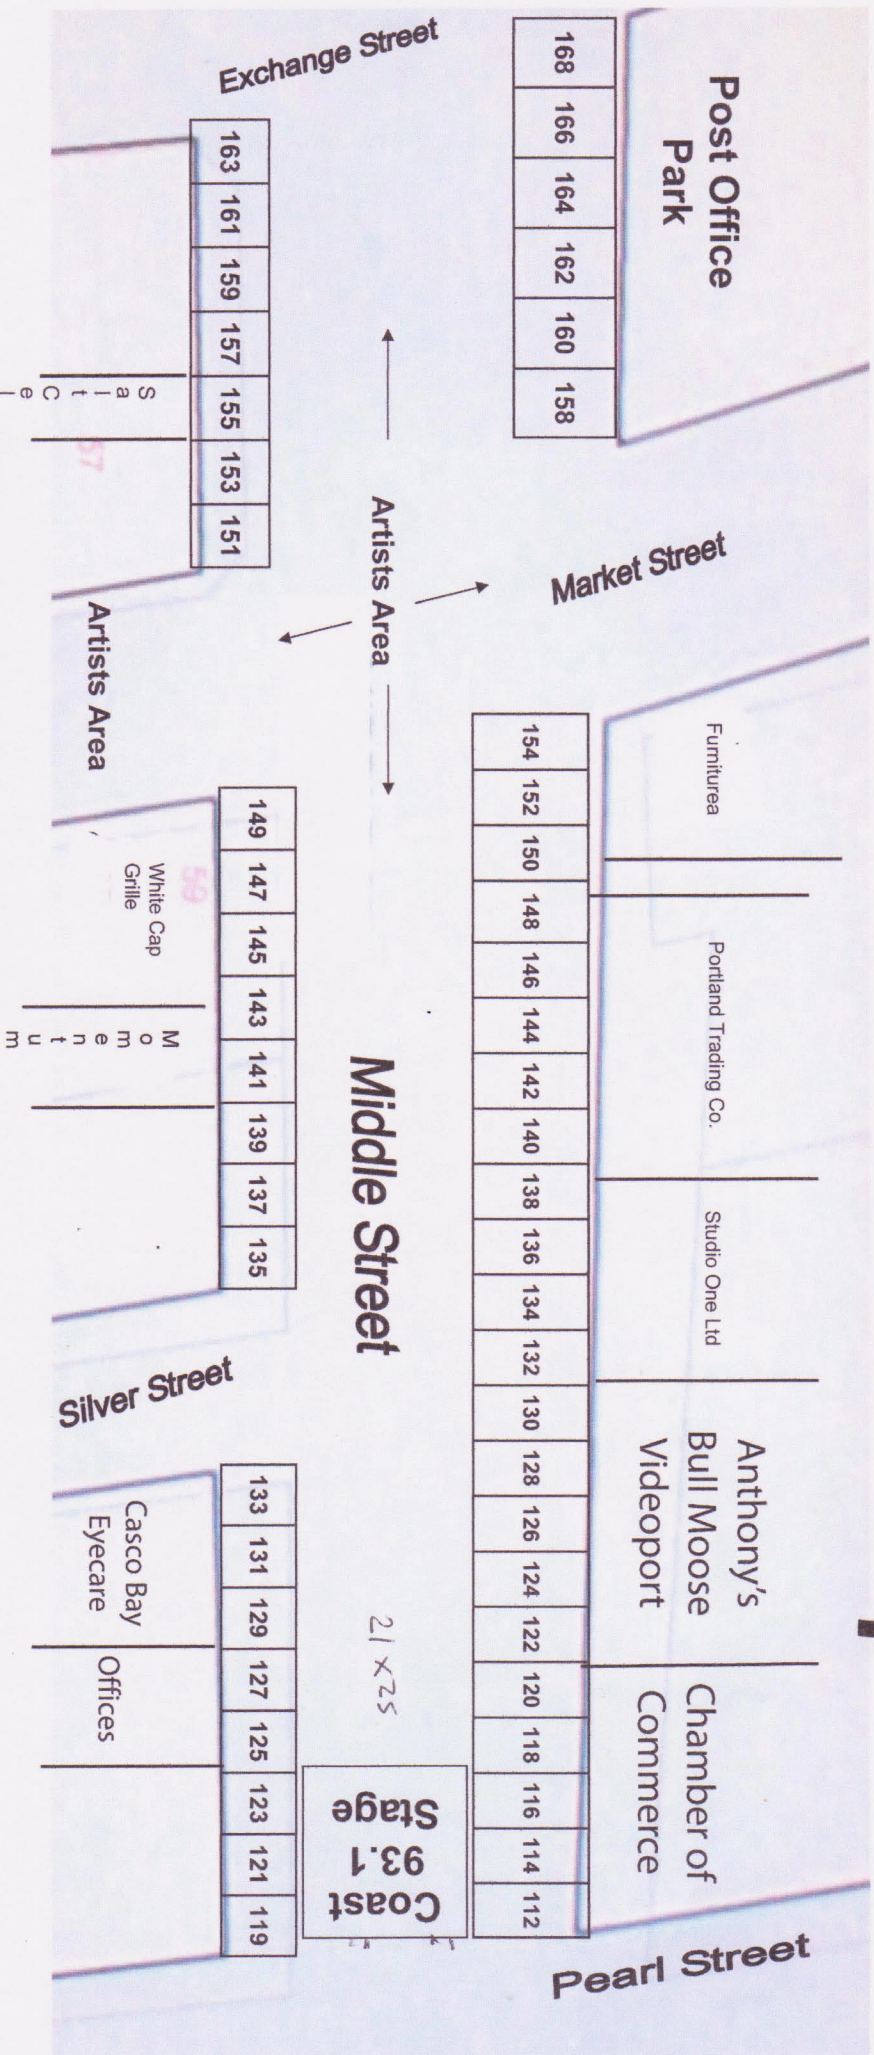

Old Port Festival Vendor Map

Sunday June 8, 2014
11am - 5pm

If you have questions about your location please contact:
Will Ethridge
 207-772-6828 or will@portlandmaine.com