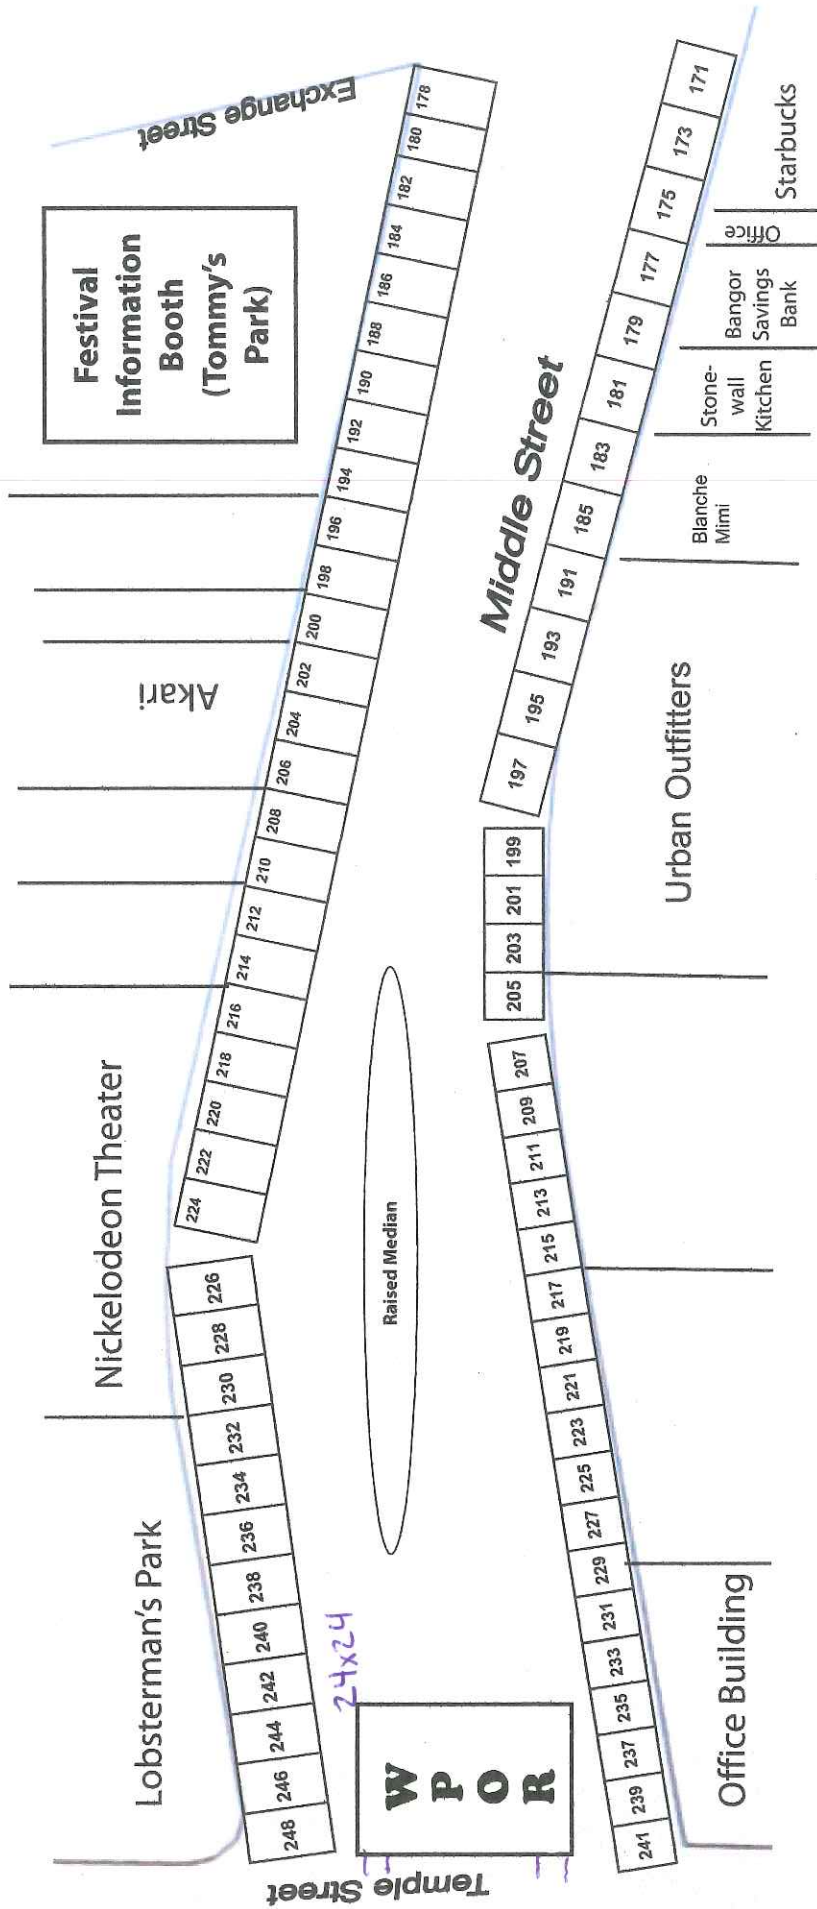

Old Port Festival Vendor Map

If you have questions about your location
please contact:
Rachel Irwin
207-772-6828 or rachel@portlandmaine.com

Sunday June 9, 2013
11am - 5pm