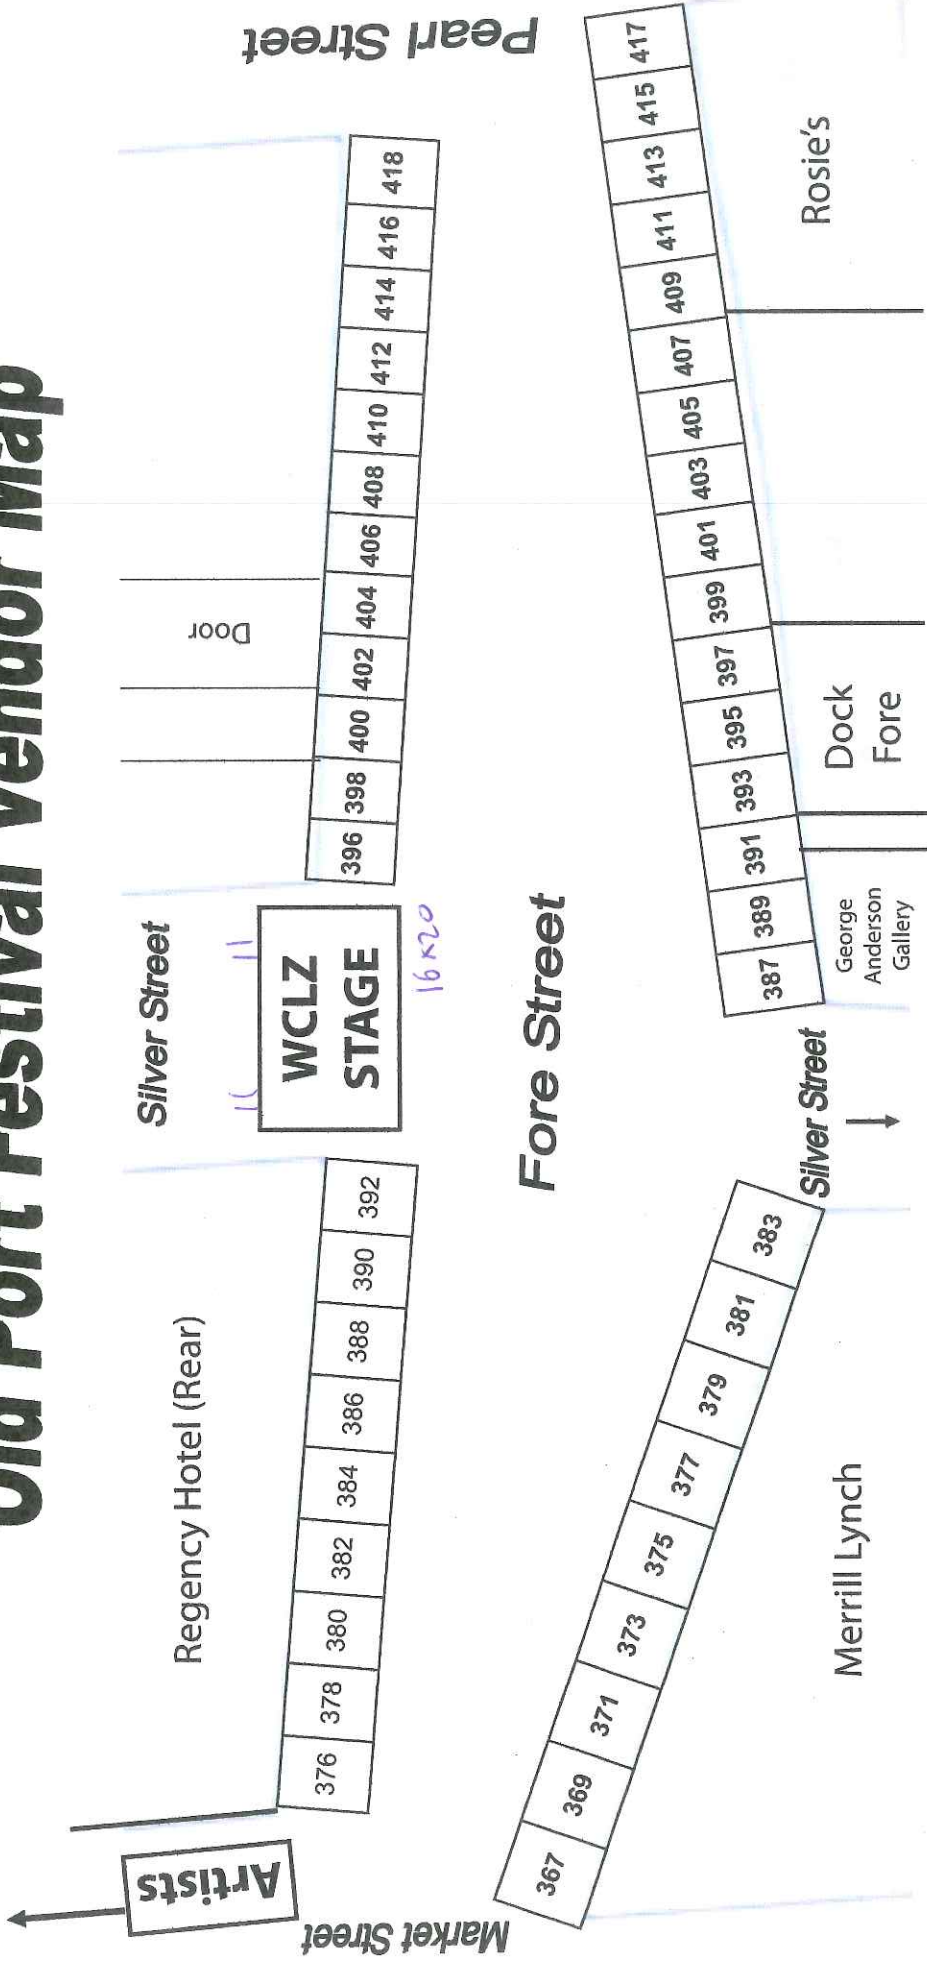

# Old Port Festival Vendor Map

If you have questions about your location please contact:

Rachel Irwin

207-772-6828 or [rachel@portlandmaine.com](mailto:rachel@portlandmaine.com)

**Sunday June 9, 2013**

**11am - 5pm**