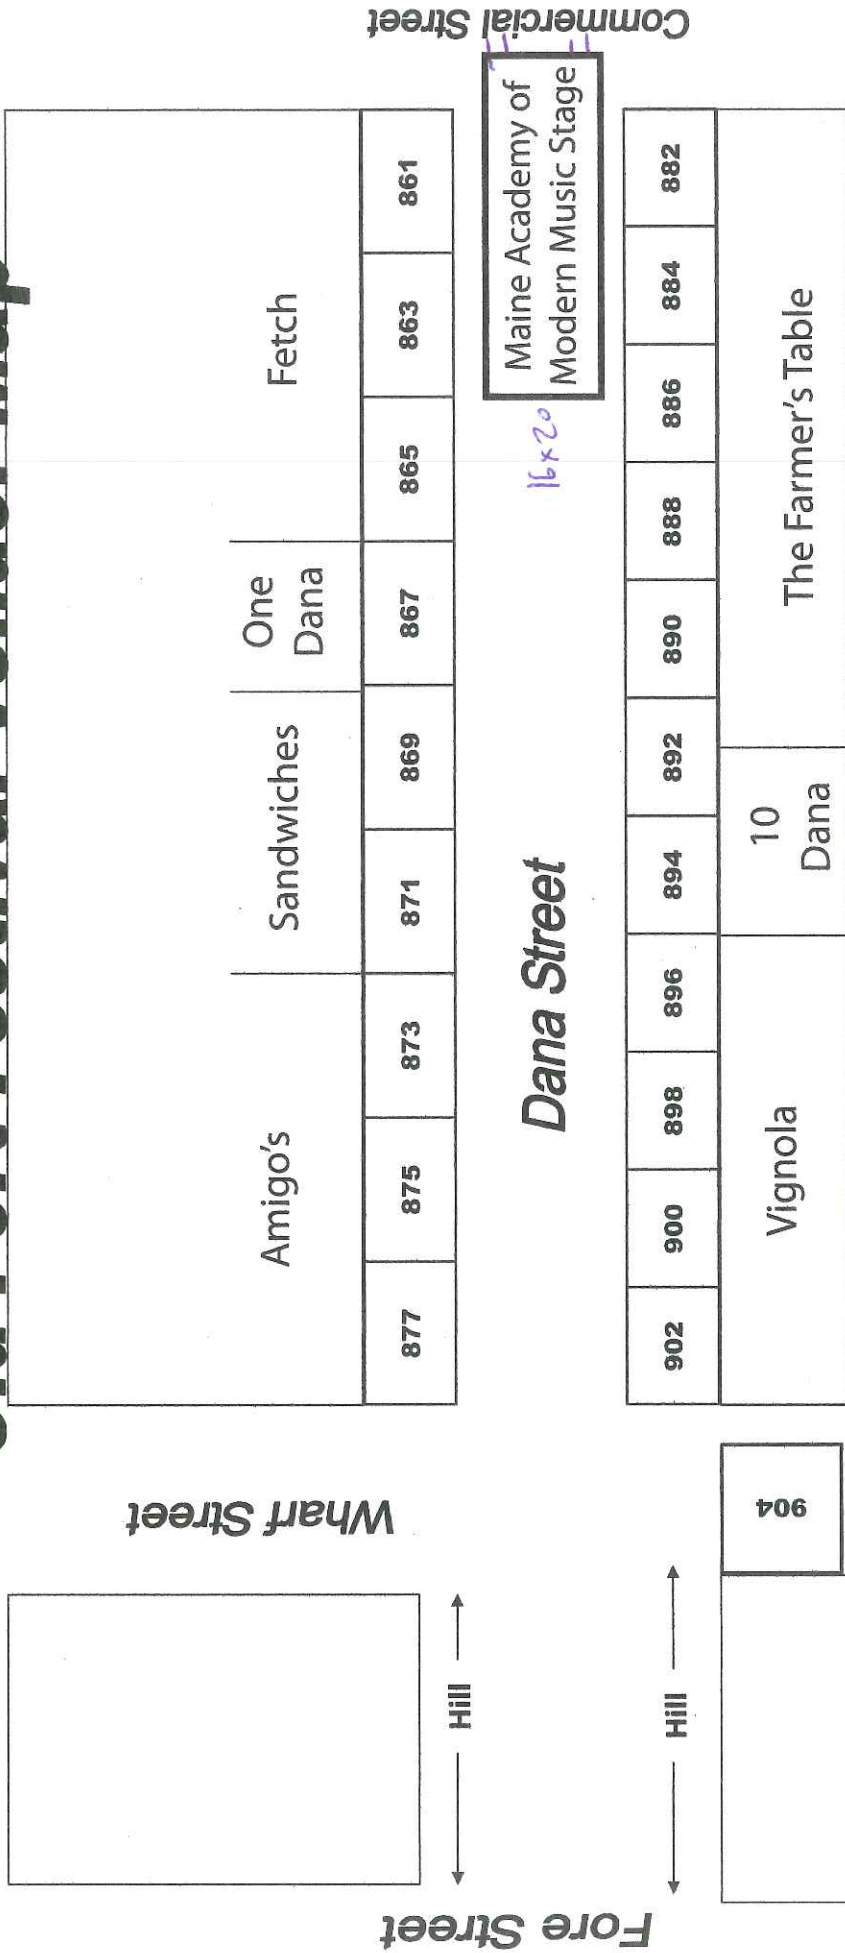

Old Port Festival Vendor Map

If you have questions about your location please contact:
Rachel Irwin
 207-772-6828 or rachel@portlandmaine.com

Sunday June 9, 2013
11am - 5pm