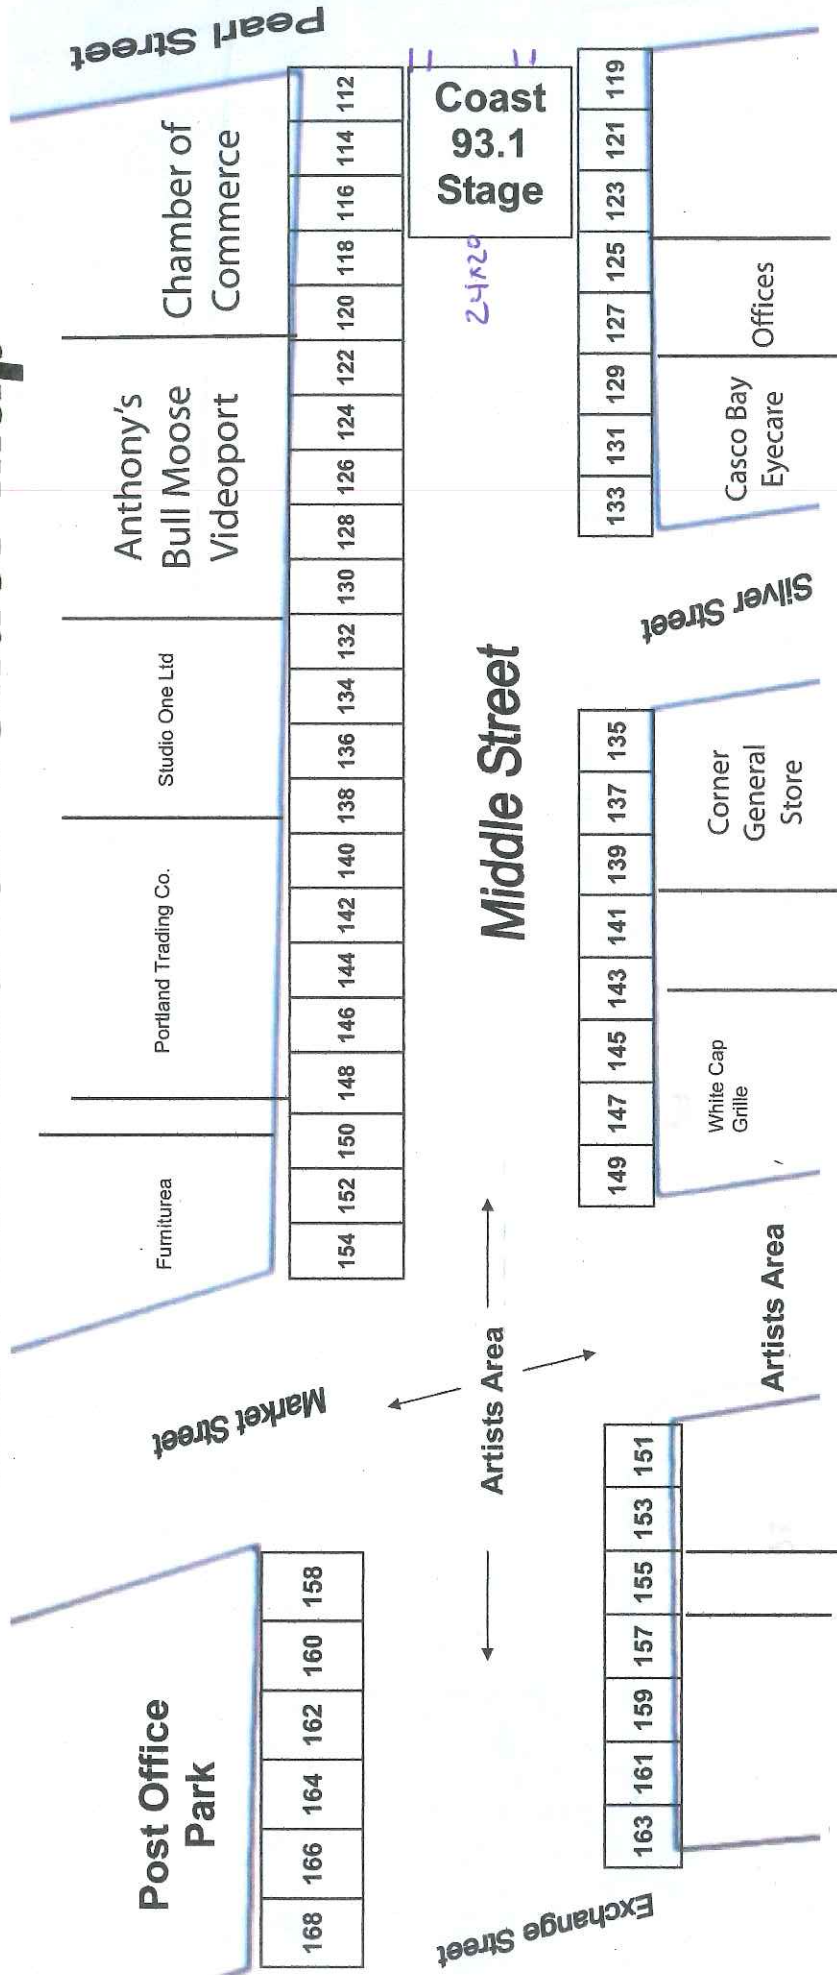

Old Port Festival Vendor Map

Sunday June 9, 2013

11am - 5pm

If you have questions about your location please contact:

Rachel Irwin

207-772-6828 or rachel@portlandmaine.com