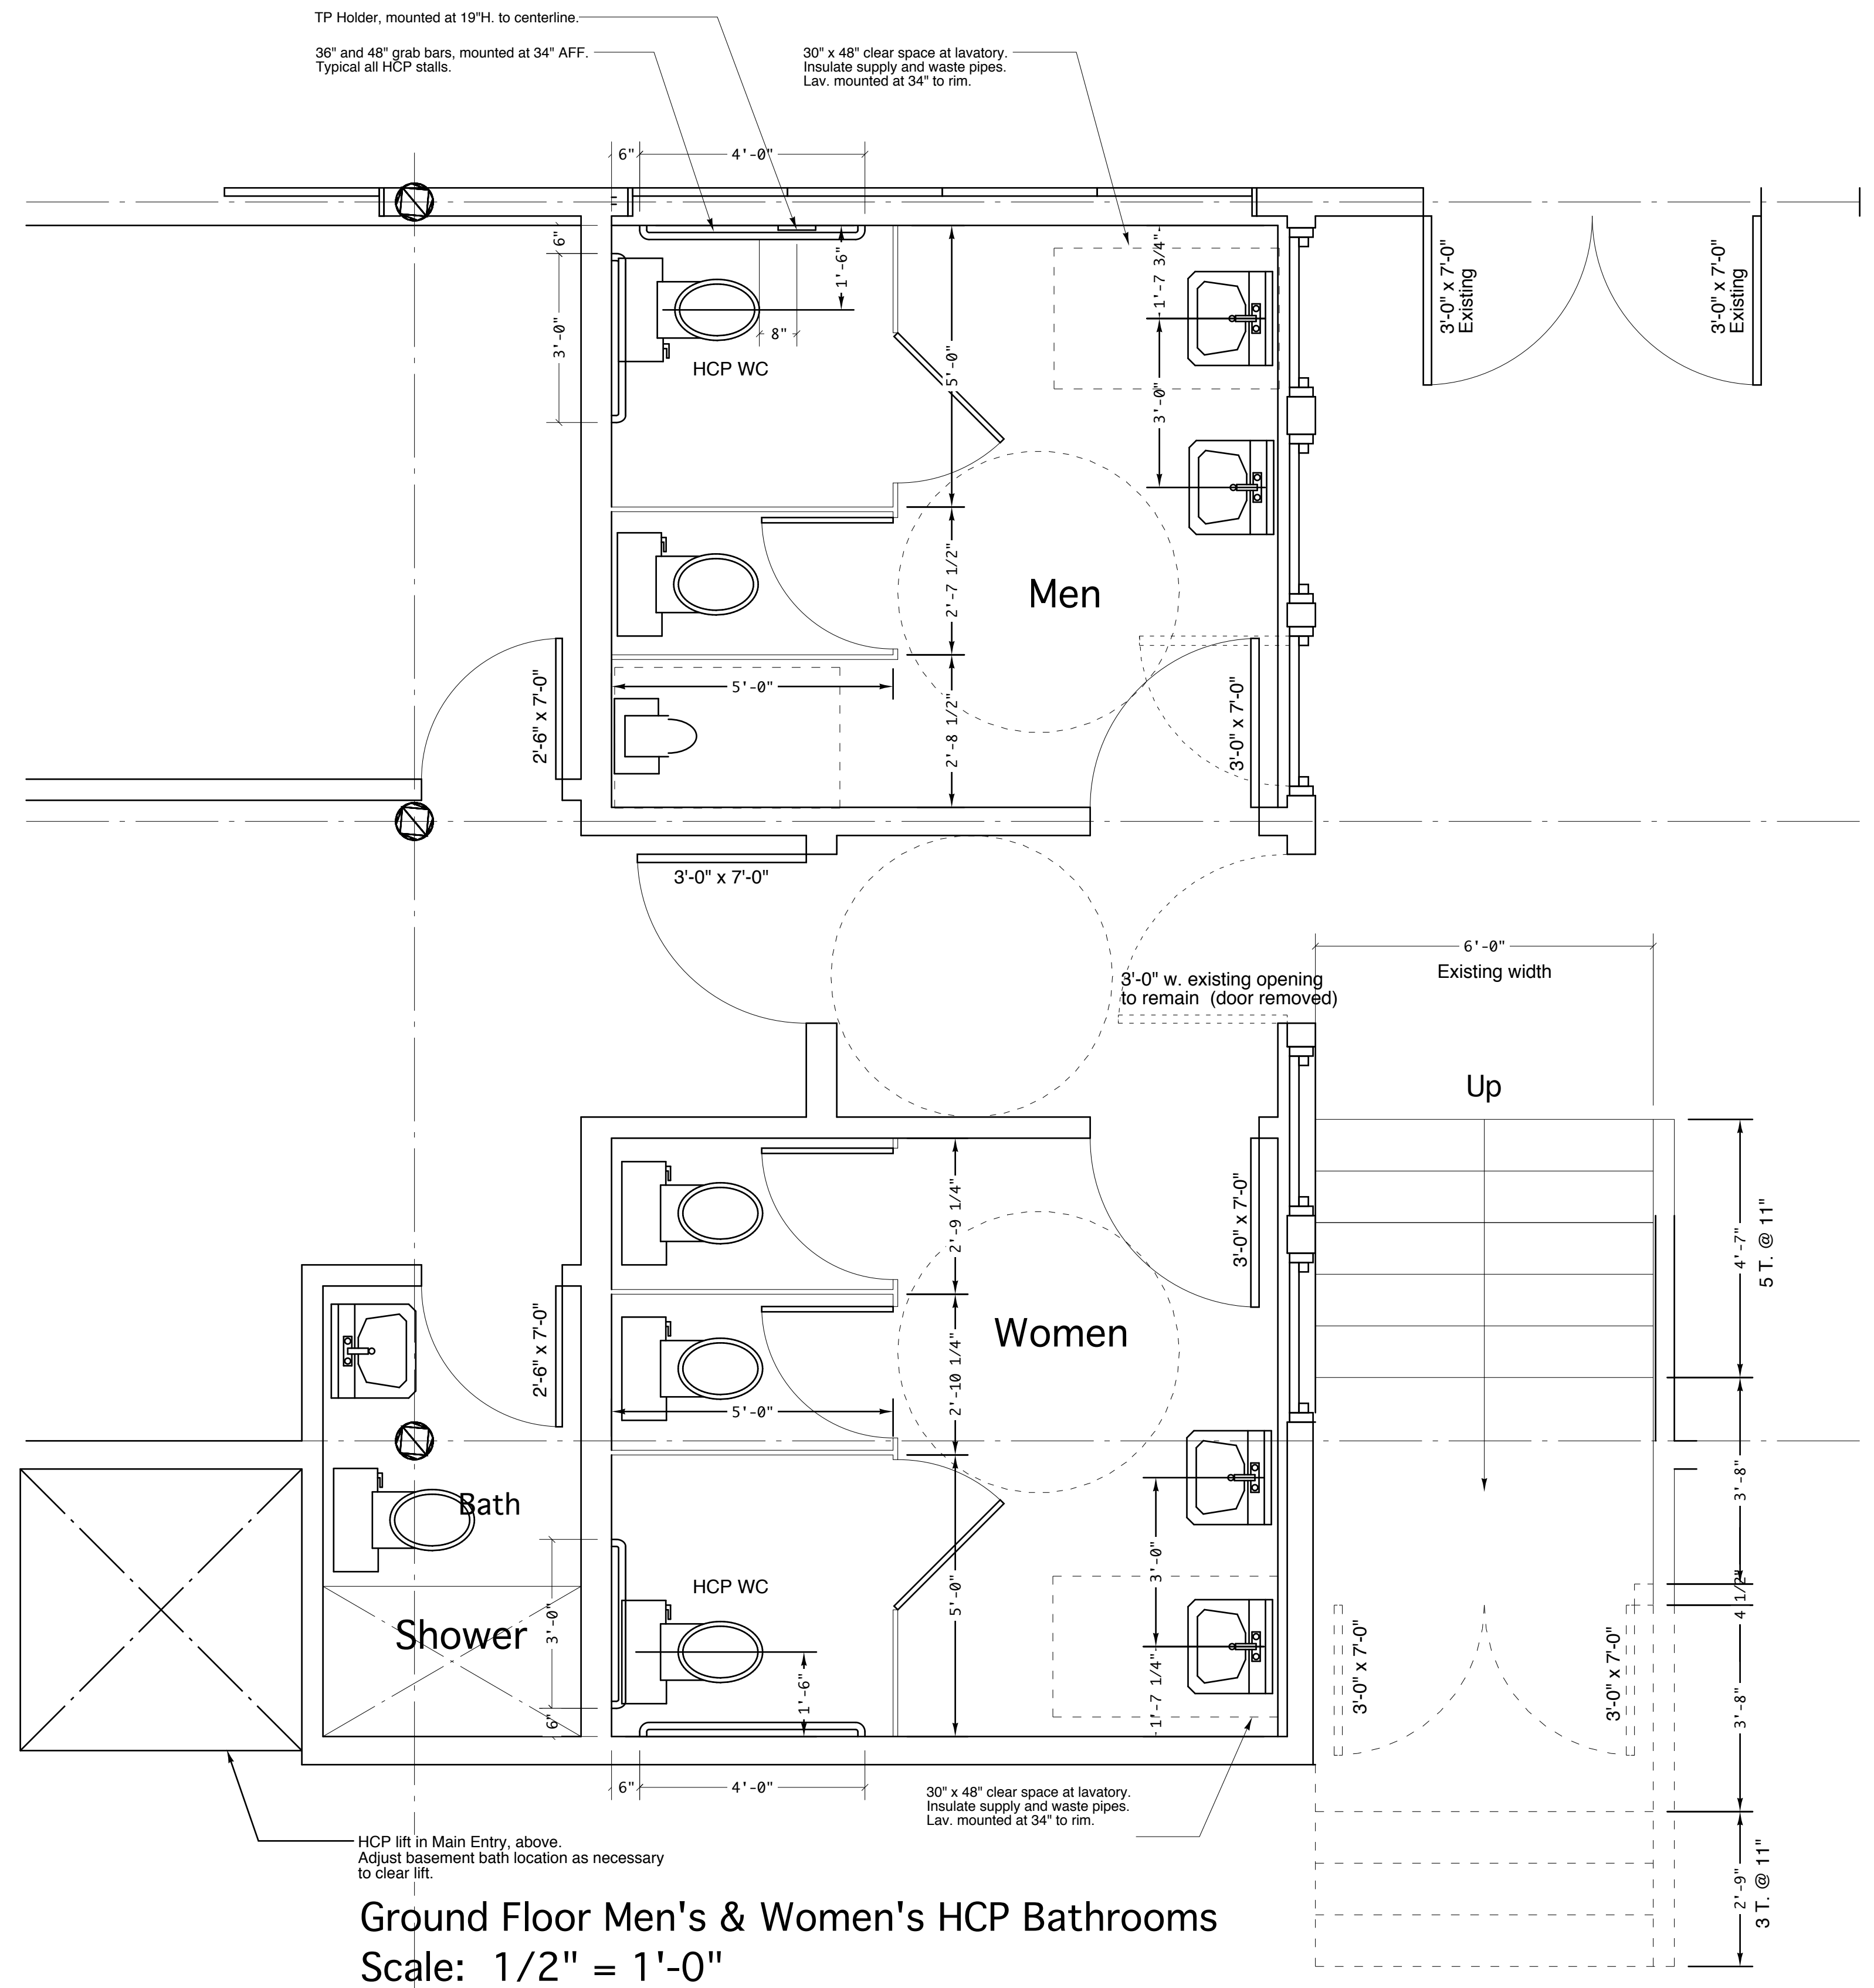

First Floor Men's & Women's HCP Bathrooms
Scale: 1/2" = 1'-0"

Ground Floor Men's & Women's HCP Bathrooms
Scale: 1/2" = 1'-0"