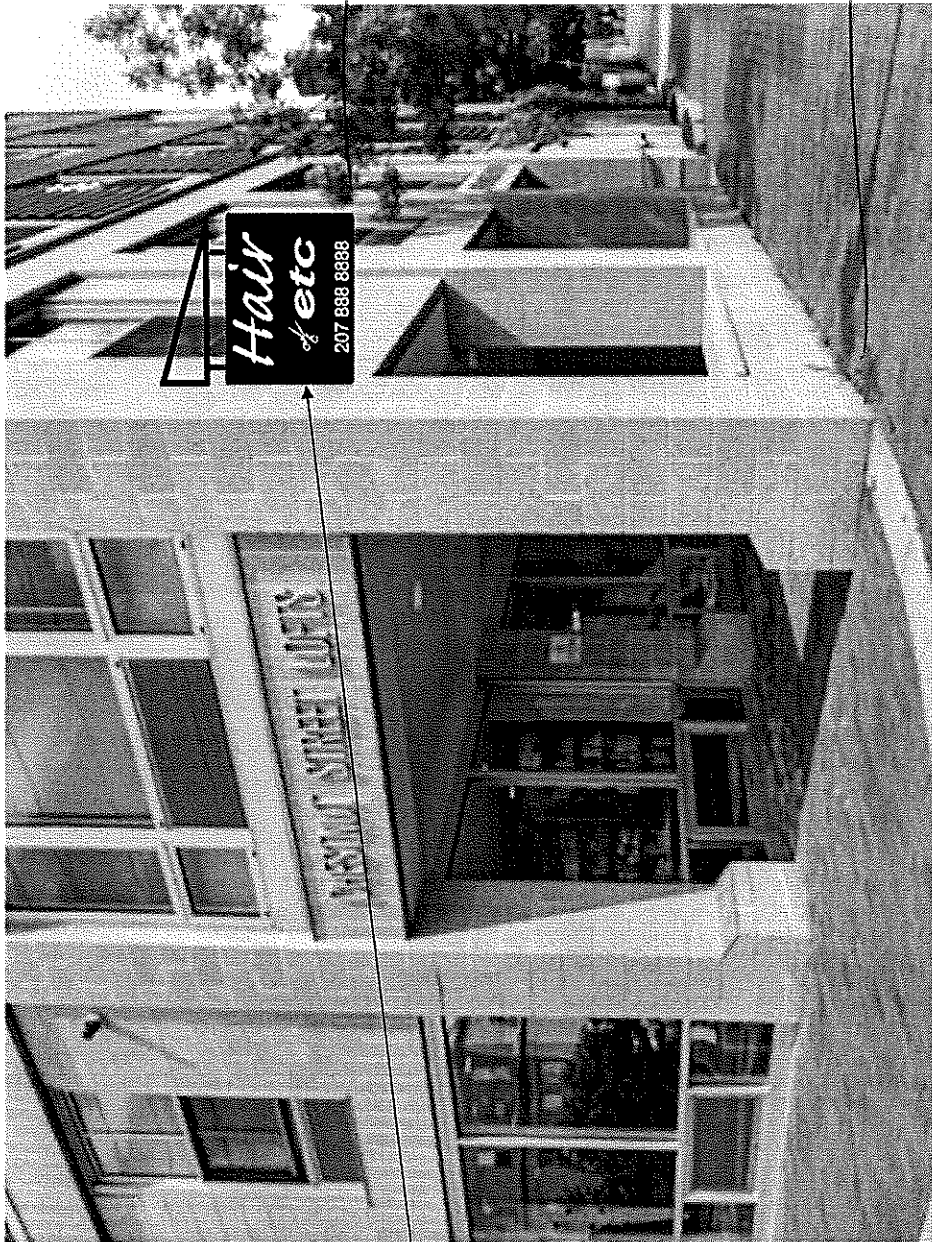

21 Chestnut St #1 Signage Plan for Portland - 10/21/16

21 Chestnut St #1 Signage Plan for Portland – 10/21/16

PREFERRED

Location Option 2

gfe

21 Chestnut St #1 Signage Plan for Portland – 10/21/16

Location Option 1