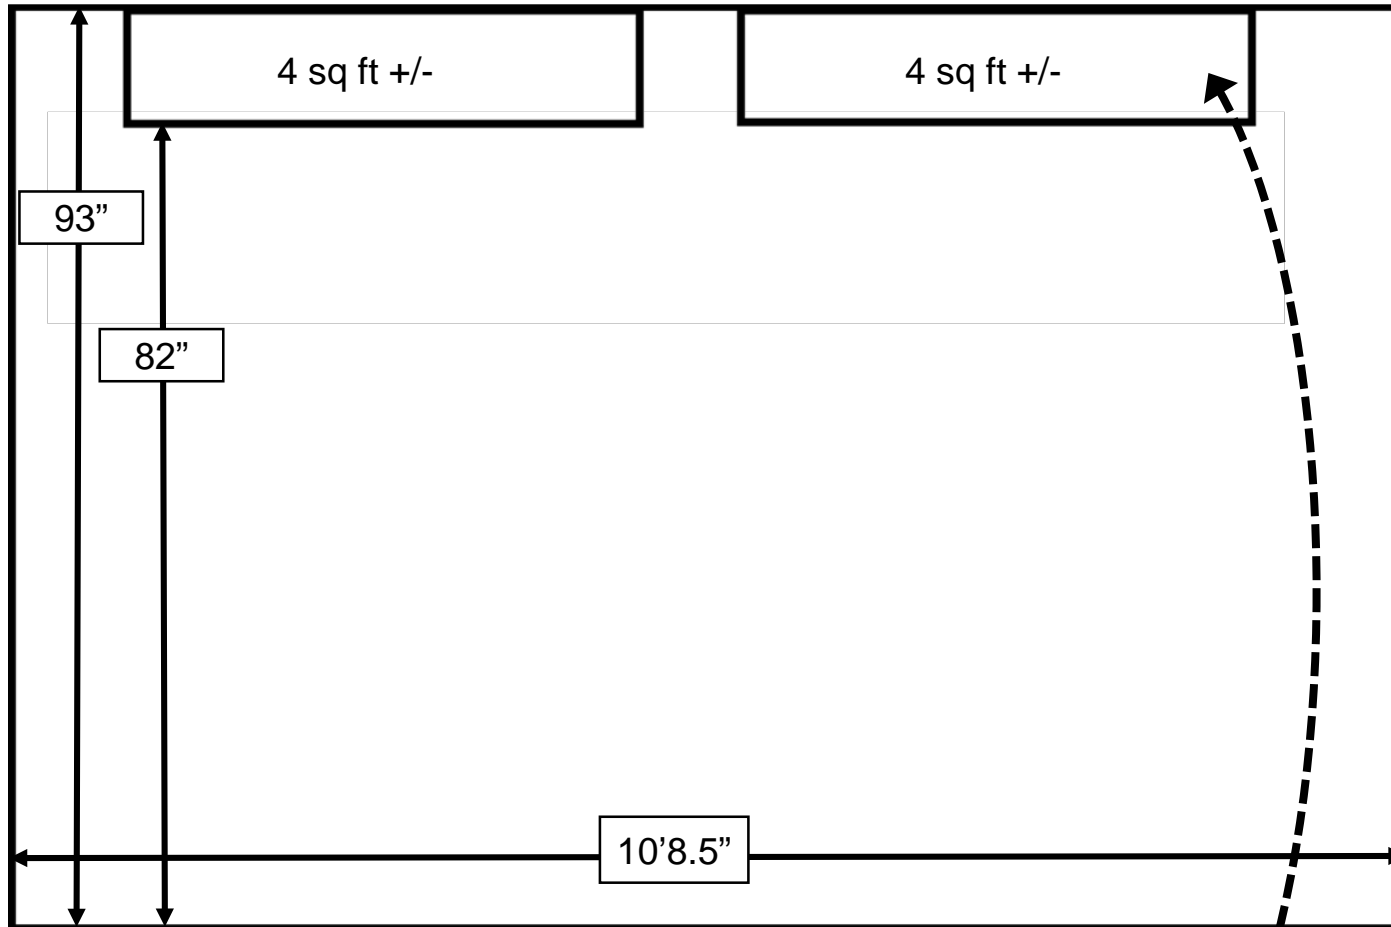

# FA-3 – Office East Wall Elevation

Borrowed Light for Strobe Visibility