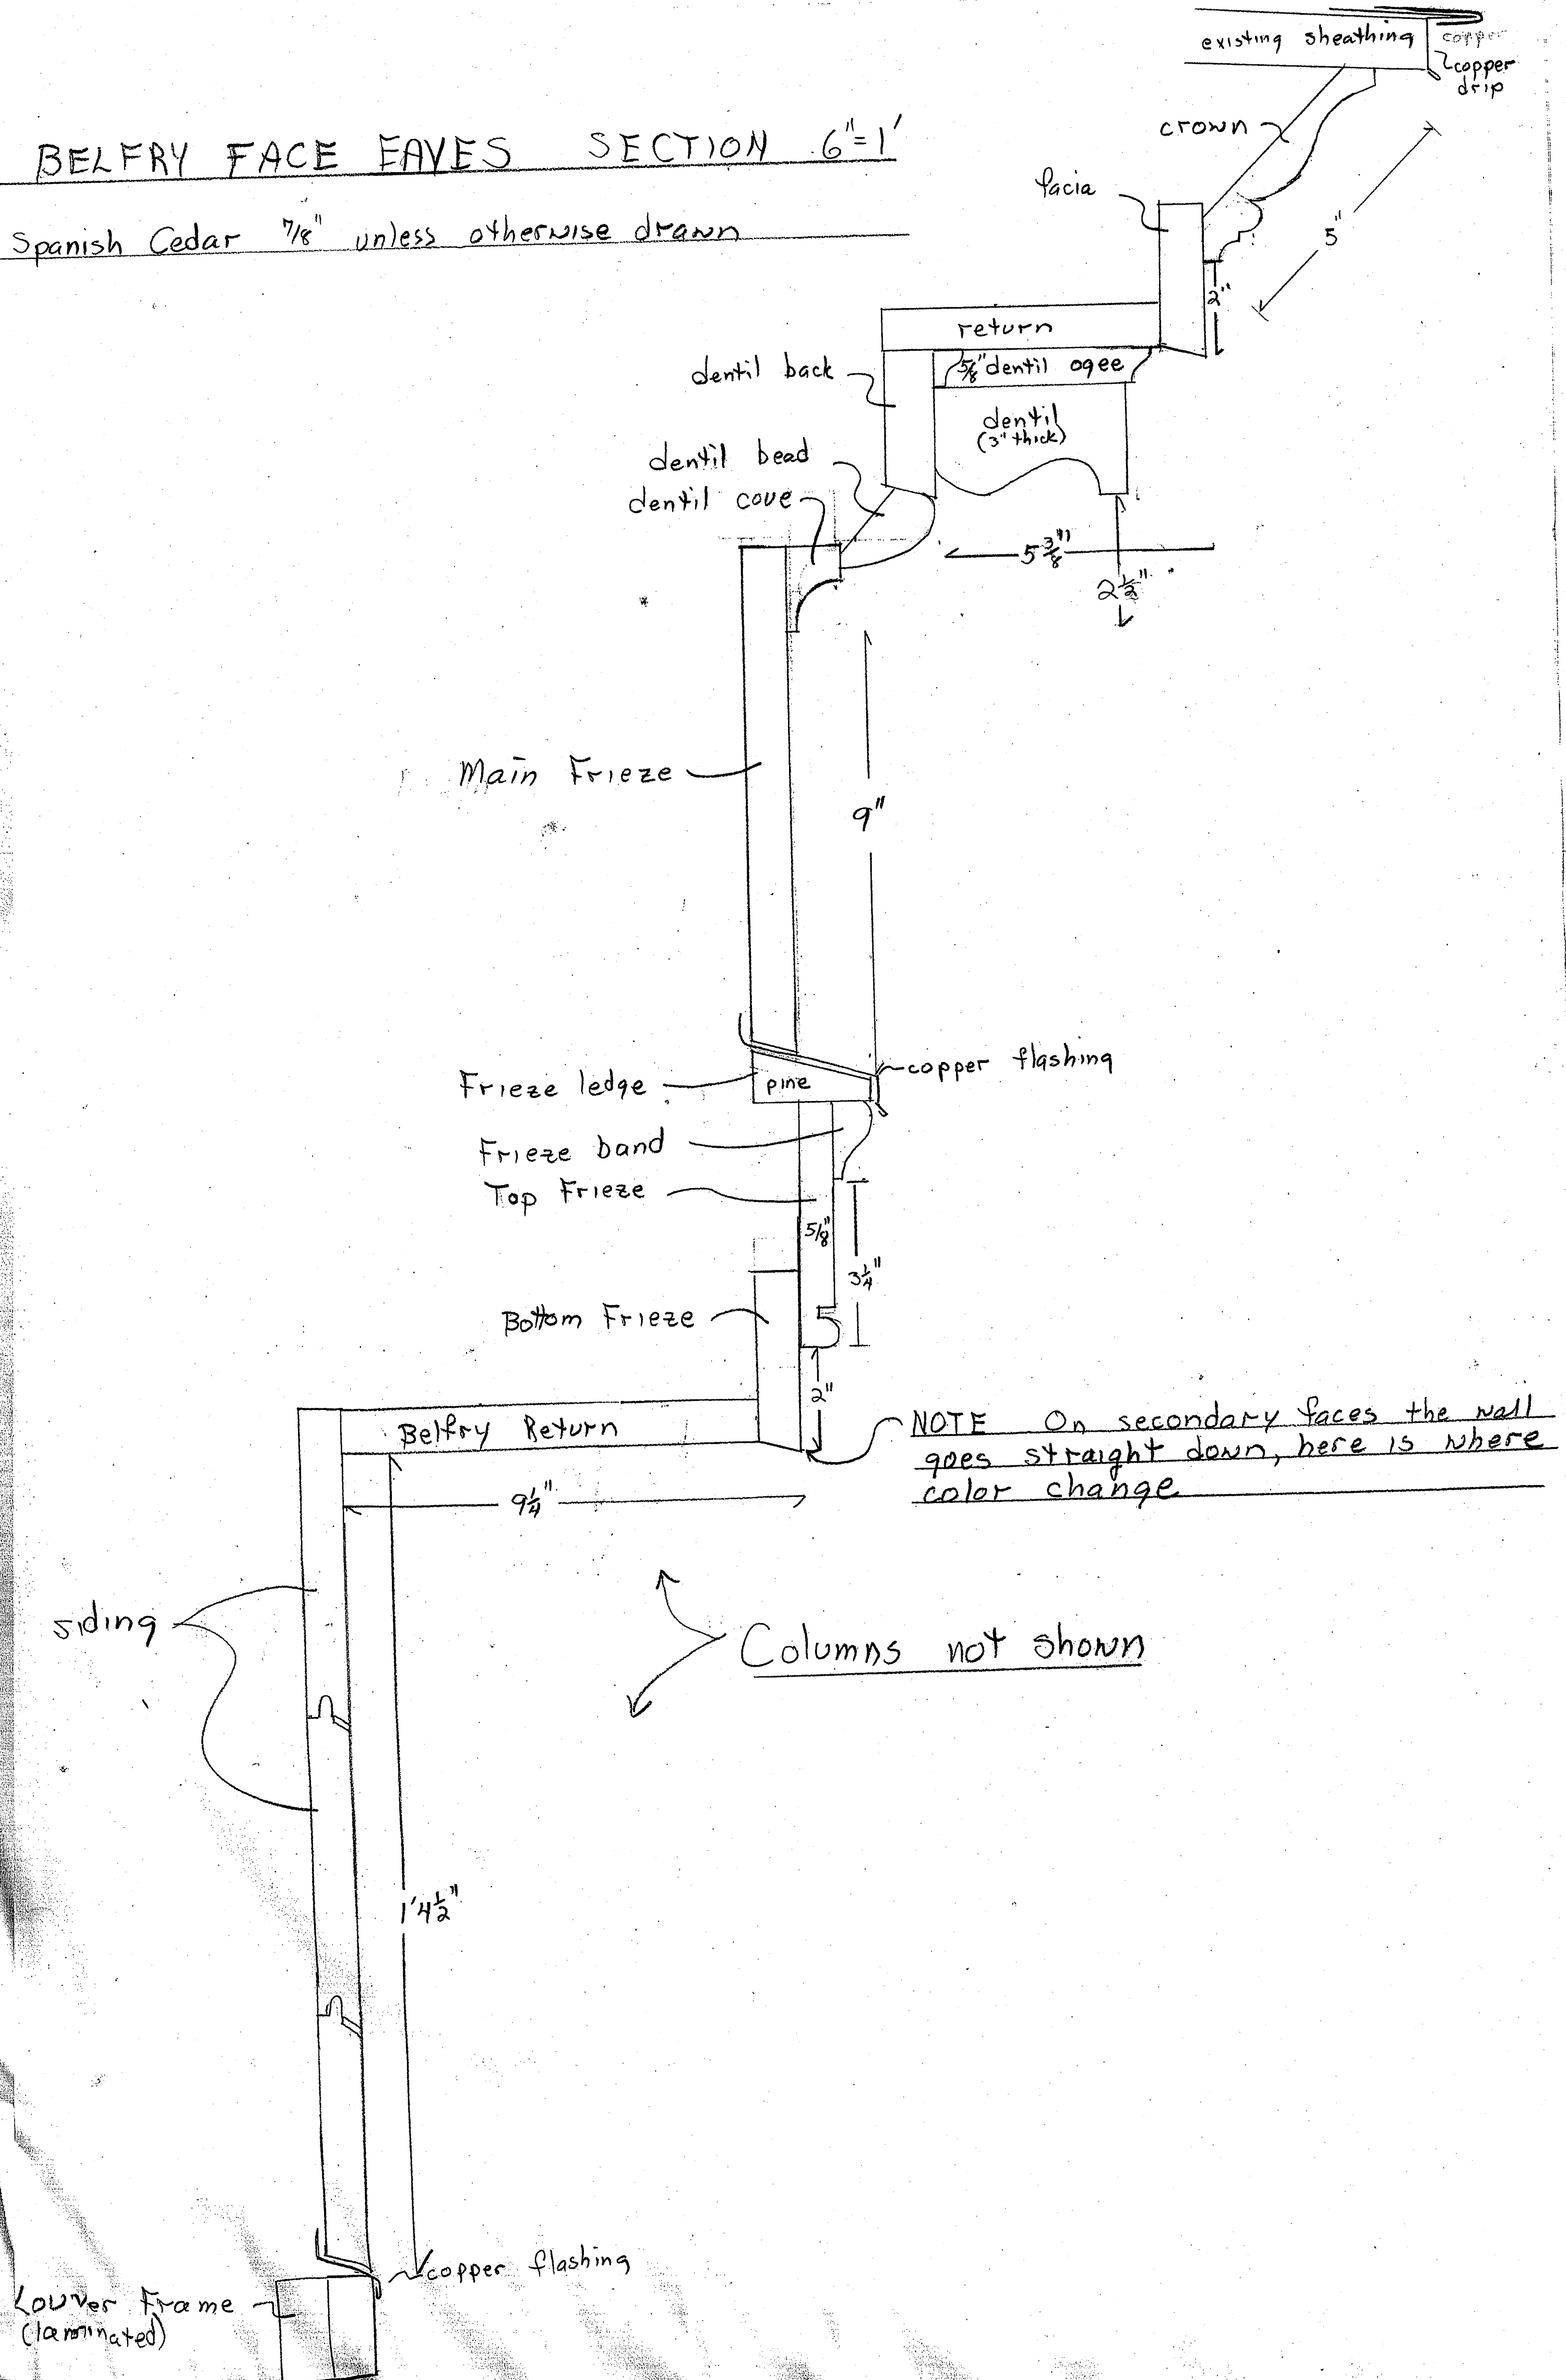

PRIMARY BELFRY FACE FAVES SECTION 6"=1'

All stock Spanish Cedar 7/8" unless otherwise drawn

NOTE On secondary faces the wall goes straight down, here is where color change

Columns not shown

Louver Frame (laminated)