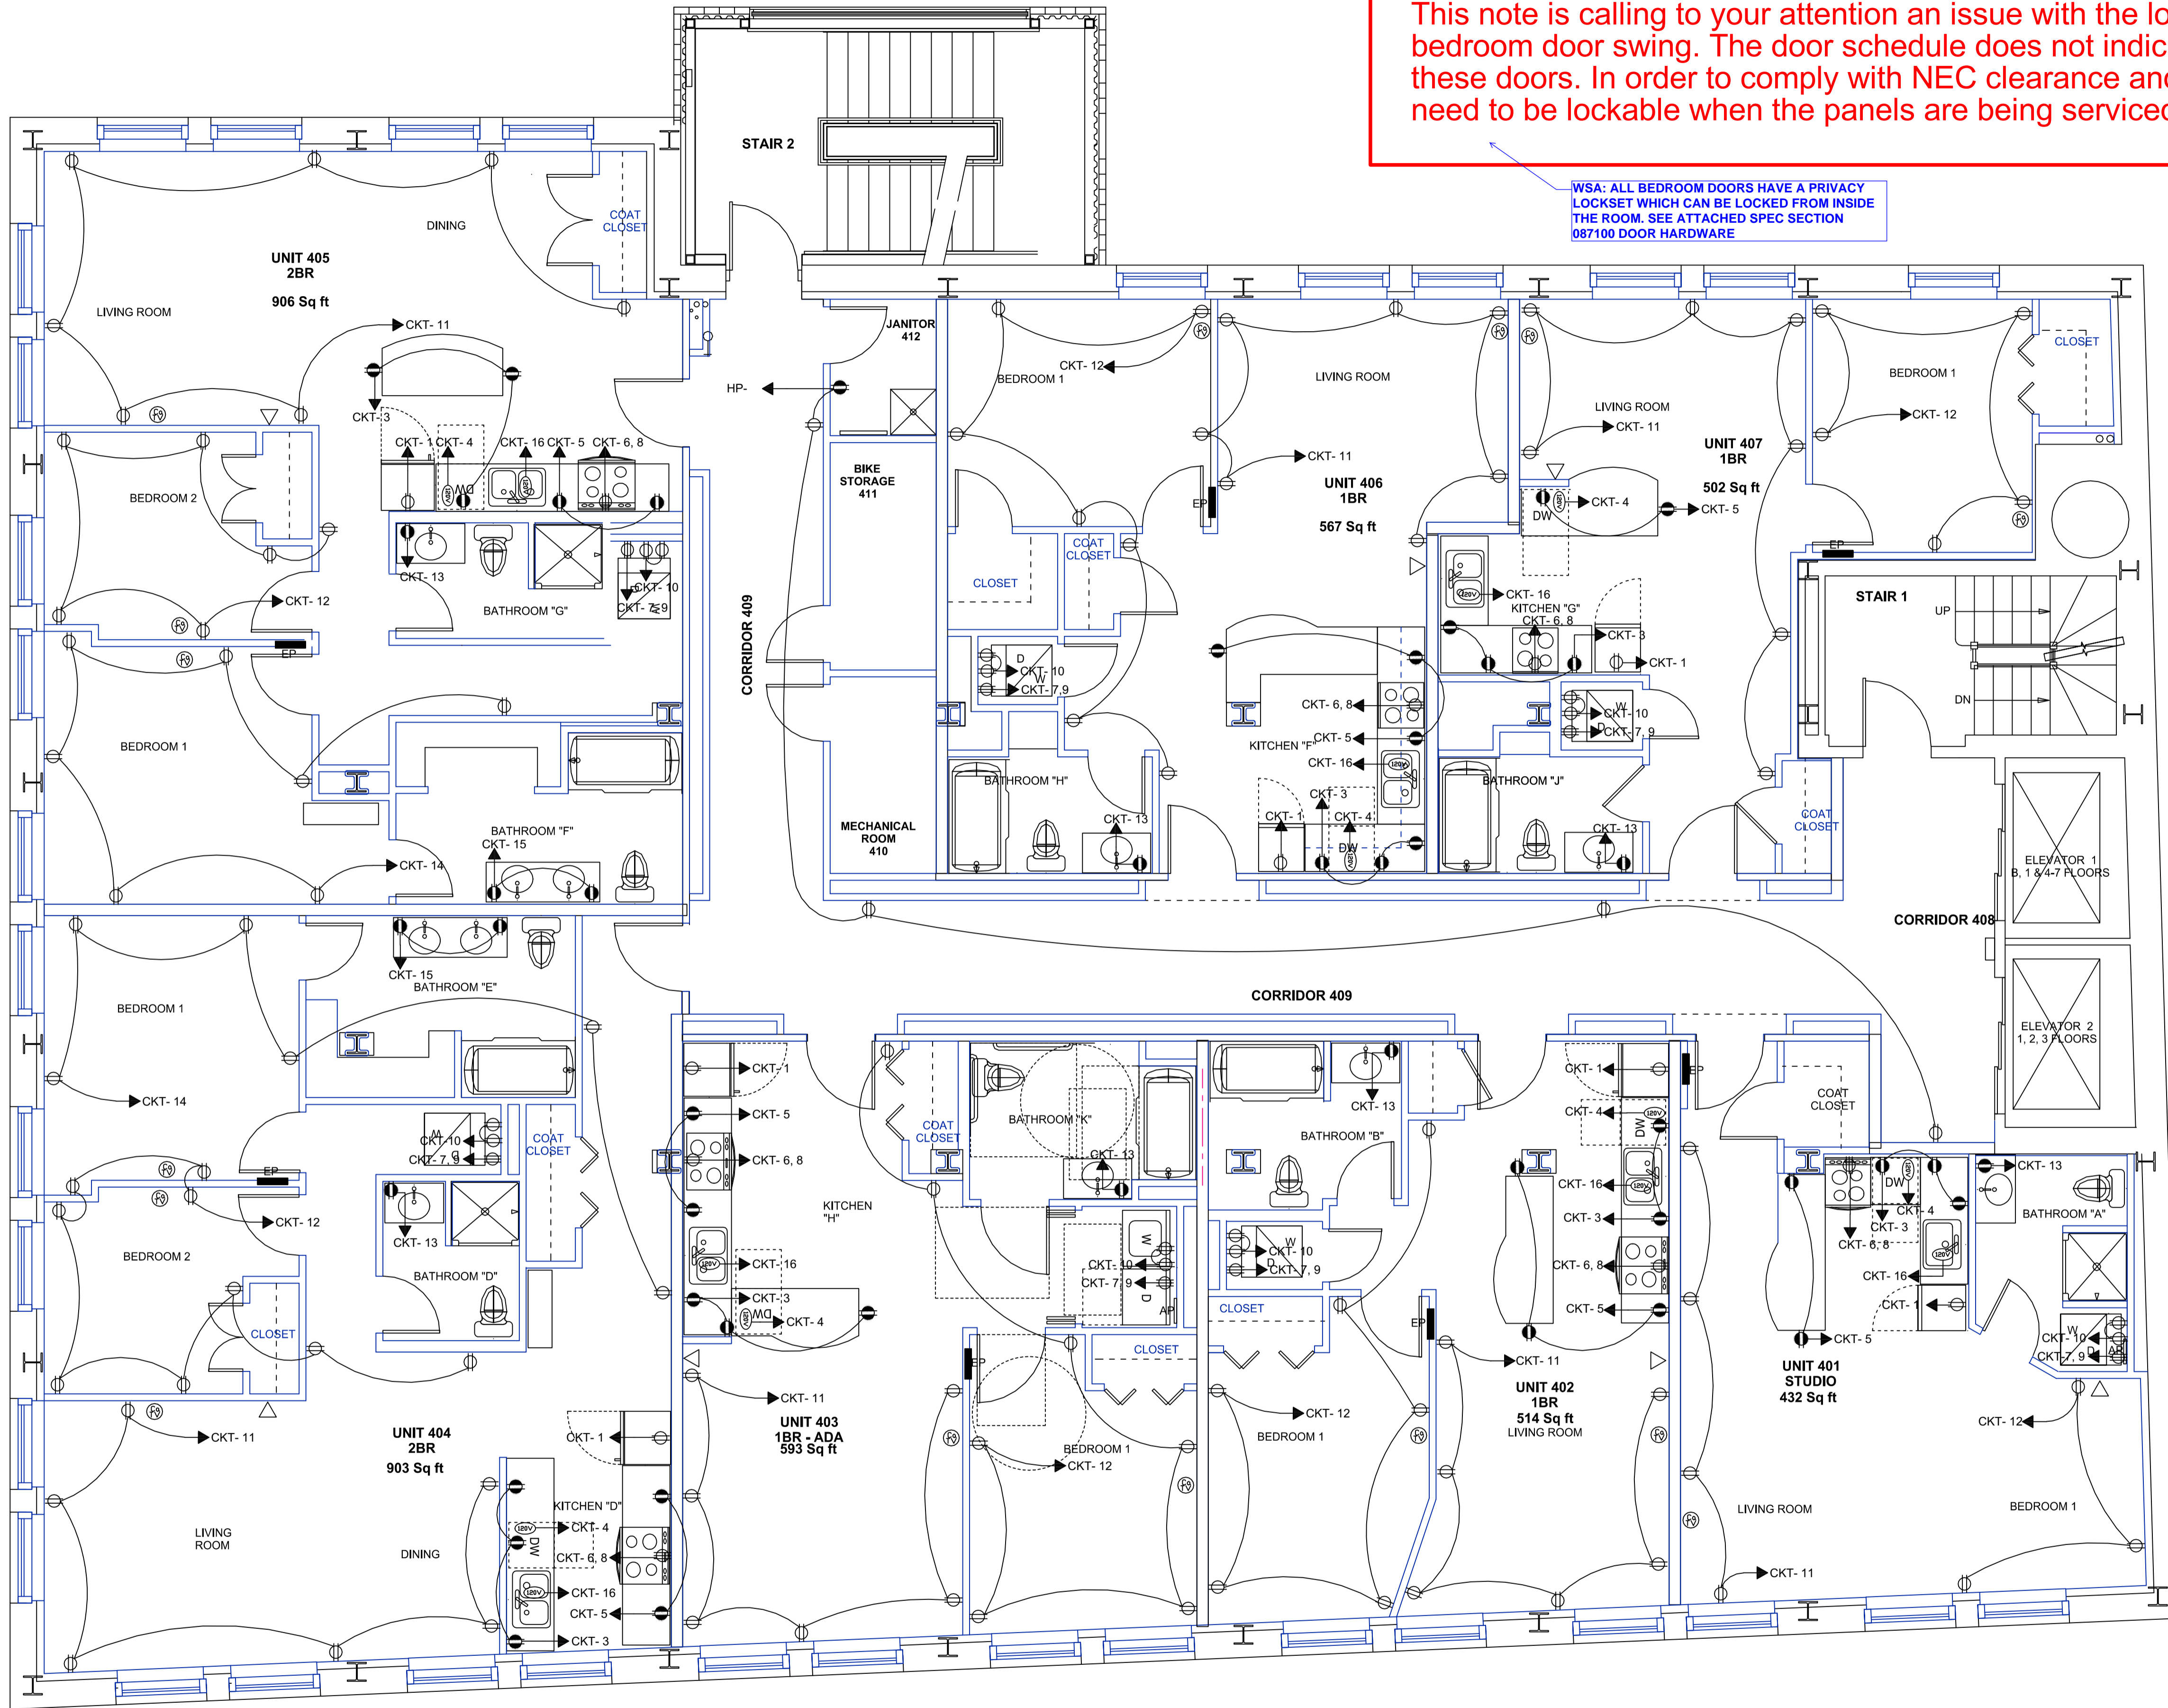

This note is calling to your attention an issue with the location of the EP's at the bedroom door swing. The door schedule does not indicate the lockset information on these doors. In order to comply with NEC clearance and safety, these doors will need to be lockable when the panels are being serviced.

WSA: ALL BEDROOM DOORS HAVE A PRIVACY LOCKSET WHICH CAN BE LOCKED FROM INSIDE THE ROOM. SEE ATTACHED SPEC SECTION 087100 DOOR HARDWARE

Device Legend

- ⊕ Duplex Receptacle
- ⊕ GFCI Receptacle
- ⊕ Cable TV
- △ Phone
- SW Single Pole Switch
- SW3 3 Way Switch
- SW4 4 Way Switch

Lighting Legend

- ⊕ Type A1 Over Island Light
- ⊕ Type B LED Low Profile
- ⊕ Type C1 Living Room Light
- ⊕ Type D1 Vanity Light
- ⊕ Type E Bedroom Light
- ⊕ Type F1 Entrance Light
- Type G1 LED Surface Light
- Type H Under cabinet Light
- ▨ Type I 4' Surface Wrap Light
- Canopy Light
- W Wall Pack
- Track Light

Exit Emergency Legend

- ⊕ Emergency Light
- ⊕ Remote Emergency Head
- ⊕ Exit Light
- ⊕ Exit Emergency Combo
- E Indicates Existing Fixture
- EM Indicates Battery Back-Up Fixture

General Notes		
Issued for Building permit Only 3/30/16		
No.	Revision/Issue	Date
1	Progress	12/1/15
2	Progress	3/23/16
3	Issued for Building permit only	3/30/16