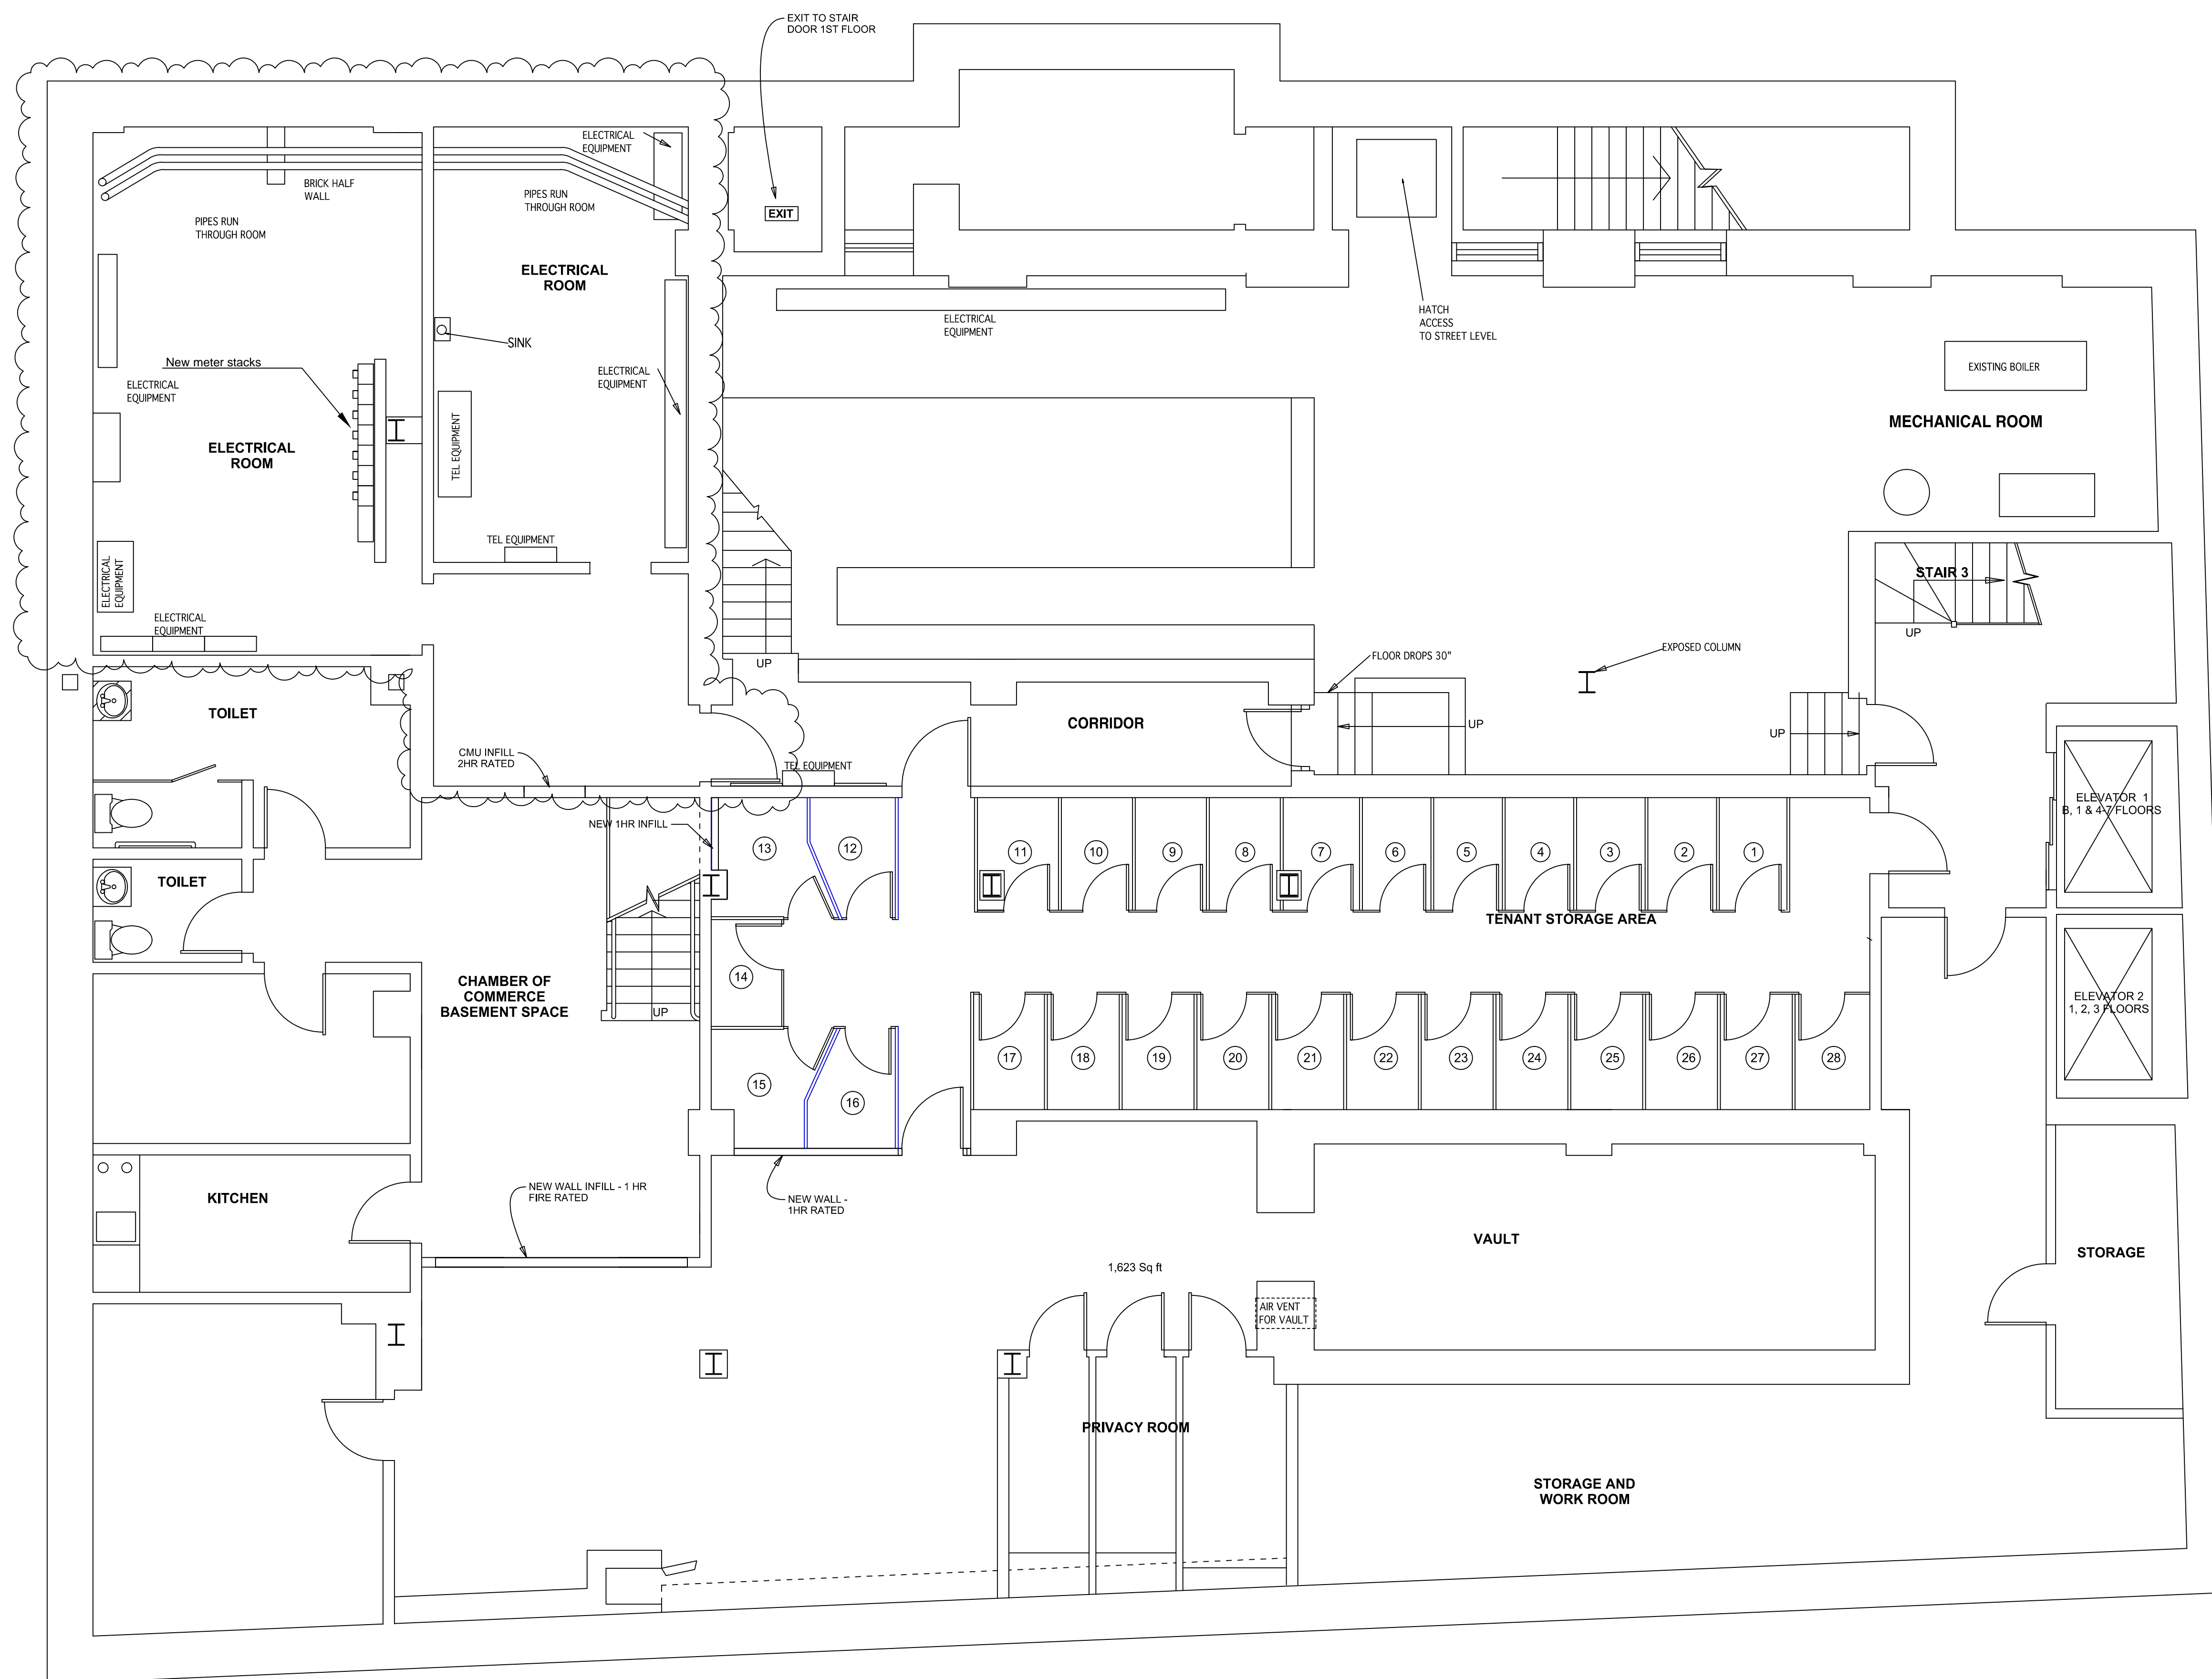

BENNETT ENGINEERING
MECHANICAL • ELECTRICAL
(207) 865-9475

Device Legend

- ⊕ Duplex Receptacle
- ⦿ GFCI Receptacle
- Ⓜ Cable TV
- △ Phone
- ⊖ Single Pole Switch
- SW3 3 Way Switch
- SW4 4 Way Switch

Lighting Legend

- ⊕ Type A1 Over Island Light
- ⊙ Type B LED Low Profile
- Type C1 Living Room Light
- Type D1 Vanity Light
- ⊕ Type E Bedroom Light
- Type F1 Entrance Light
- Type G1 LED Surface Light
- ▬ Type H Under cabinet Light
- ▨ Type I 4' Surface Wrap Light
- Canopy Light
- ⊞ Wall Pack
- ⊞ Track Light

Exit Emergency Legend

- ⊞ Emergency Light
- ⊞ Remote Emergency Head
- ⊞ Exit Light
- ⊞ Exit Emergency Combo
- E Indicates Existing Fixture
- EM Indicates Battery Back-Up Fixture

General Notes		
Issued for Building permit Only 3/30/16		
1	Progress	12/1/15
2	Progress	3/23/16
3	Issued for Building permit only	3/30/16
No.	Revision/Issue	Date