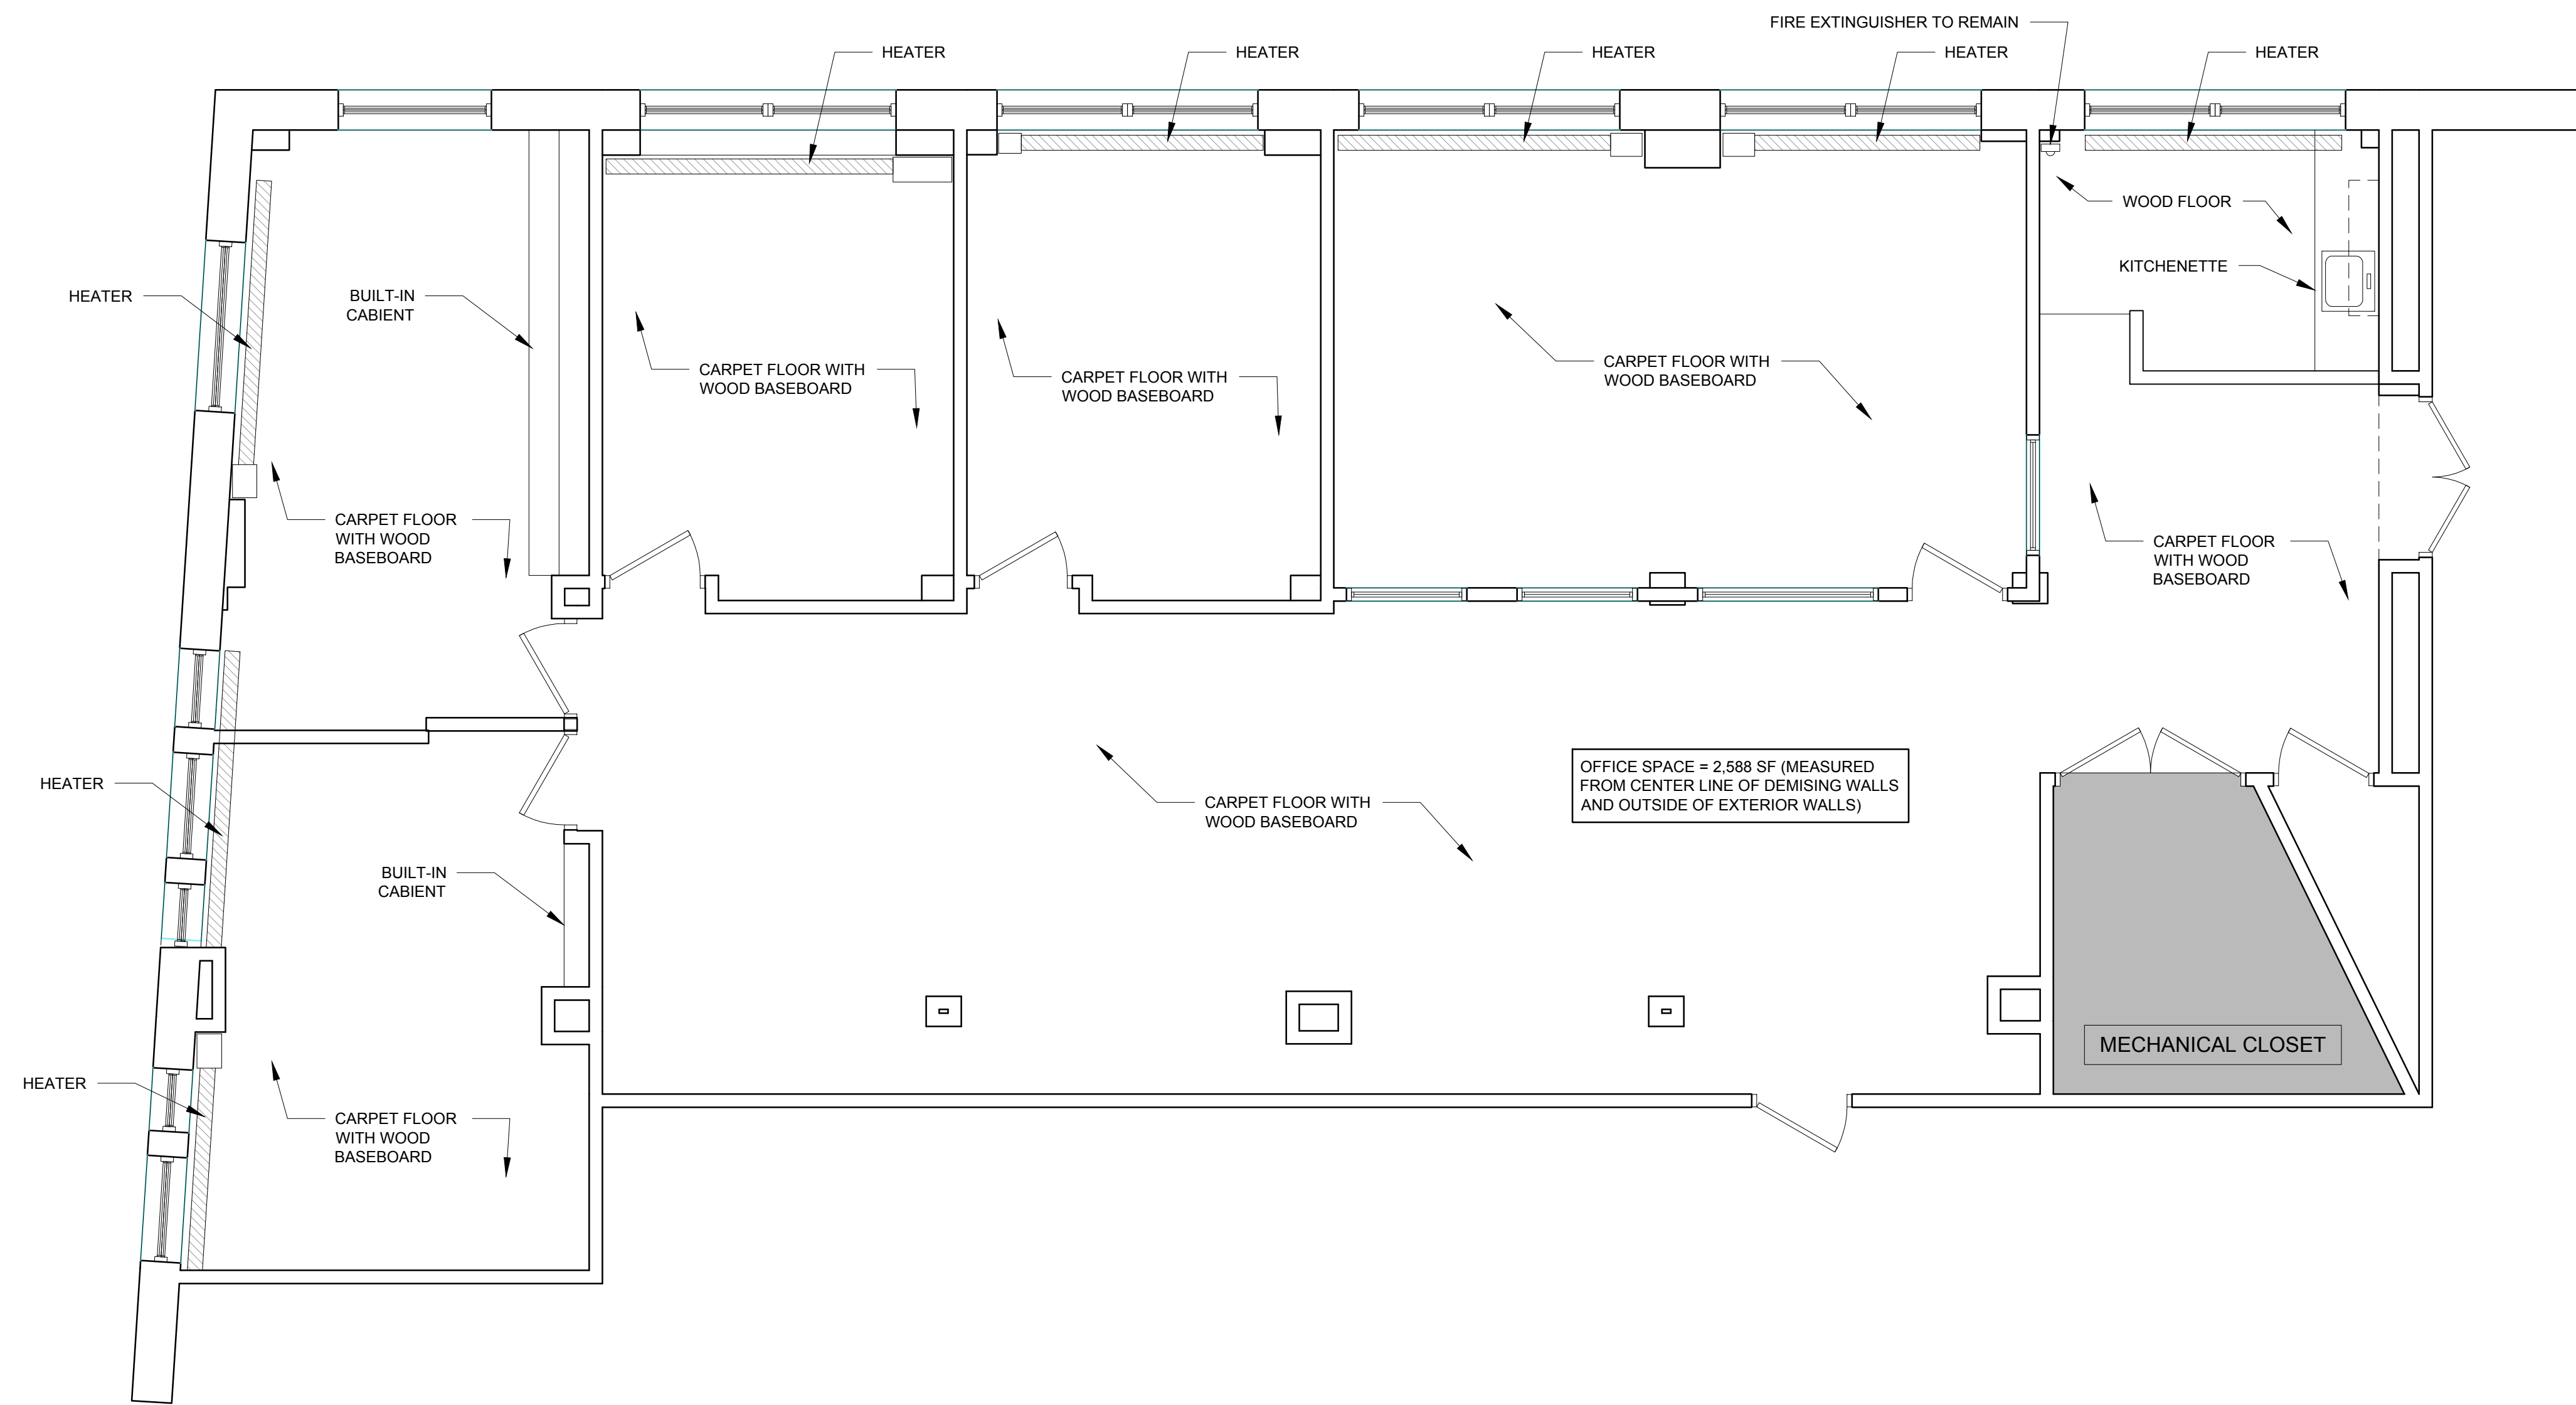

© 2016 RYAN SENATORE ARCHITECTURE

OFFICE RENOVATION
465 CONGRESS STREET, 7TH FLOOR, SUITE 702
PORTLAND, MAINE

CONSULTANTS:

REVISIONS:

DATE: 27 JULY 2016

PROJECT No. 1636

DRAWN BY: RRT

CHECKED BY: RJS

SCALE: AS NOTED

SHEET TITLE:
EXISTING FLOOR PLAN

EX-01

1 EXISTING FLOOR PLAN
1/4" = 1'-0"