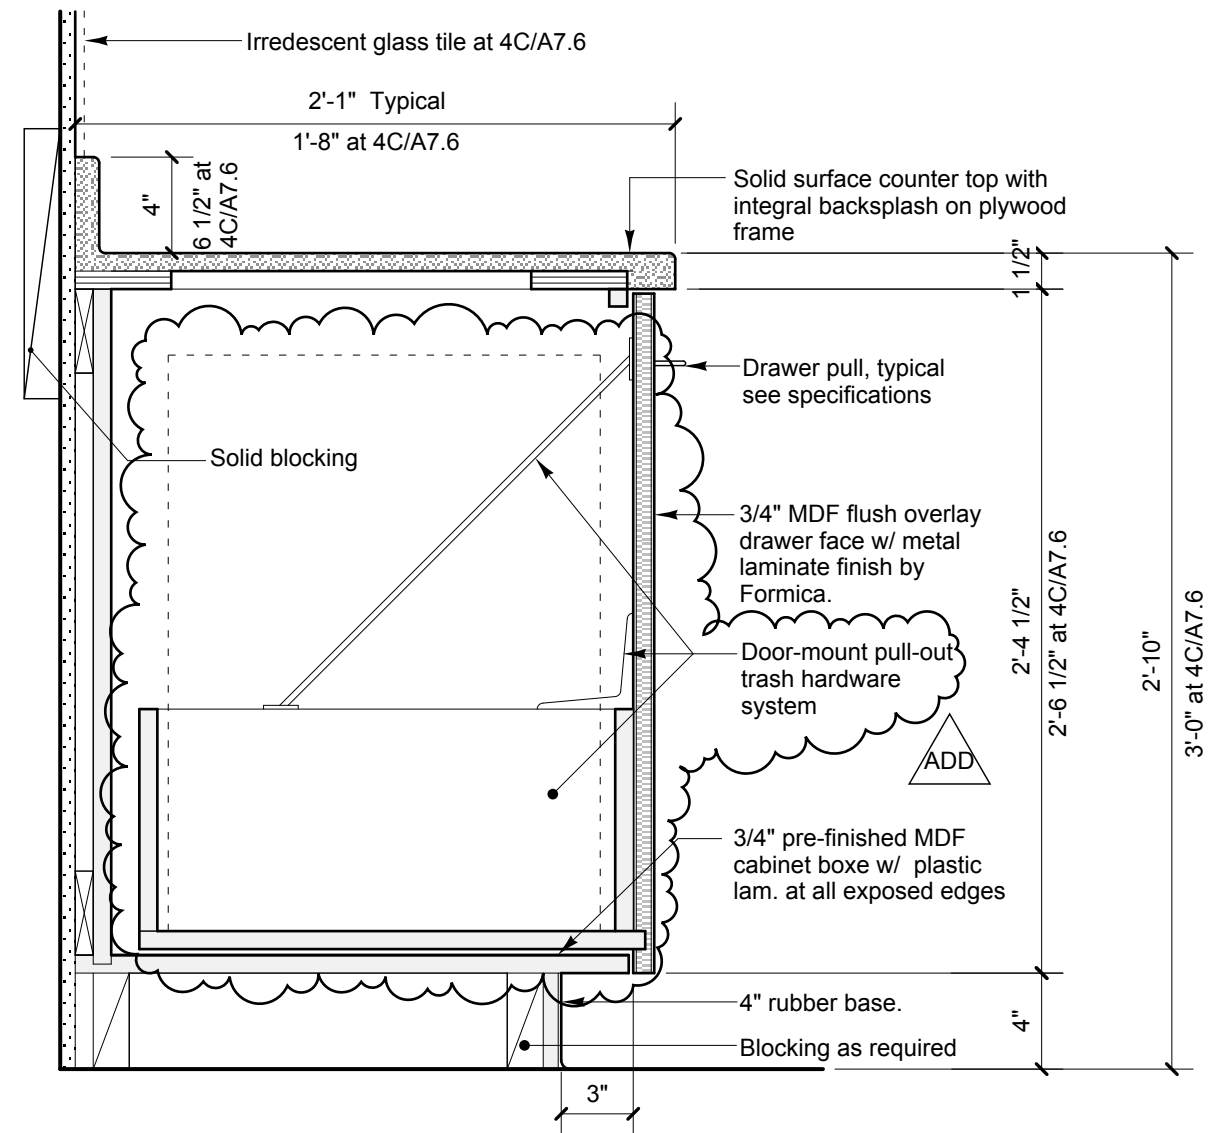

10

SECTION DETAIL AT KITCHEN ISLAND PULL-OUT CABINET

SCALE: 1 1/2" = 1'-0"

12

SECTION DETAIL AT PULL-OUT CABINET

SCALE: 1 1/2" = 1'-0"