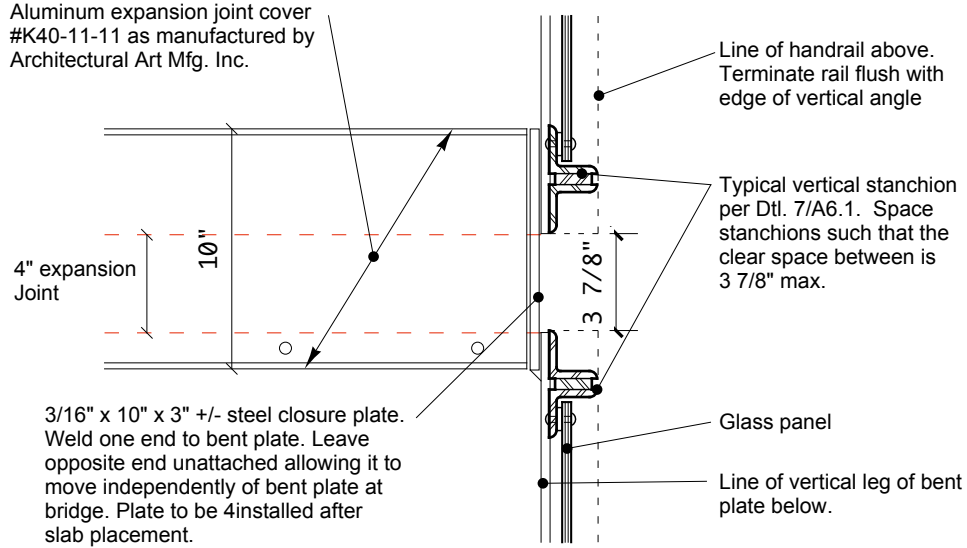

TYPICAL PLAN VIEW RAIL DETAIL FOR 90° CORNER @ EXPANSION JT

TYPICAL PLAN VIEW 90° INSIDE CORNER RAIL DETAIL

TYPICAL PLAN VIEW RAIL DETAIL @ EXPANSION JT

TYPICAL PLAN VIEW RAIL TERMINATION DETAIL

INSIDE CORNER

OUTSIDE CORNER

TYPICAL PLAN VIEW NON-90° CORNER RAIL DETAILS