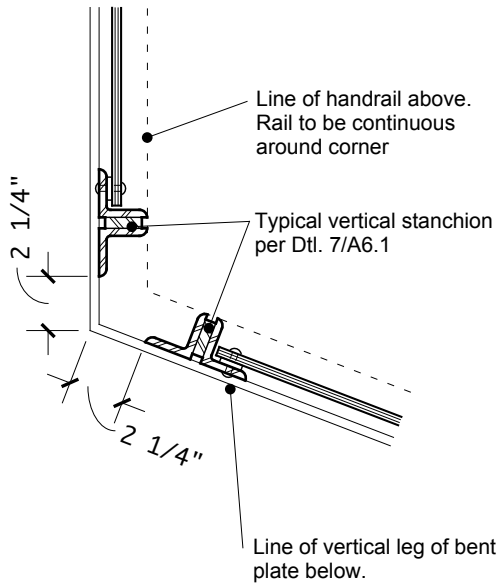

TYPICAL PLAN VIEW RAIL DETAIL FOR 90° CORNER @ EXPANSION JT

TYPICAL PLAN VIEW 90° INSIDE CORNER RAIL DETAIL

TYPICAL PLAN VIEW RAIL DETAIL @ EXPANSION JT

TYPICAL PLAN VIEW RAIL TERMINATION DETAIL

INSIDE CORNER

OUTSIDE CORNER

TYPICAL PLAN VIEW NON-90° CORNER RAIL DETAILS