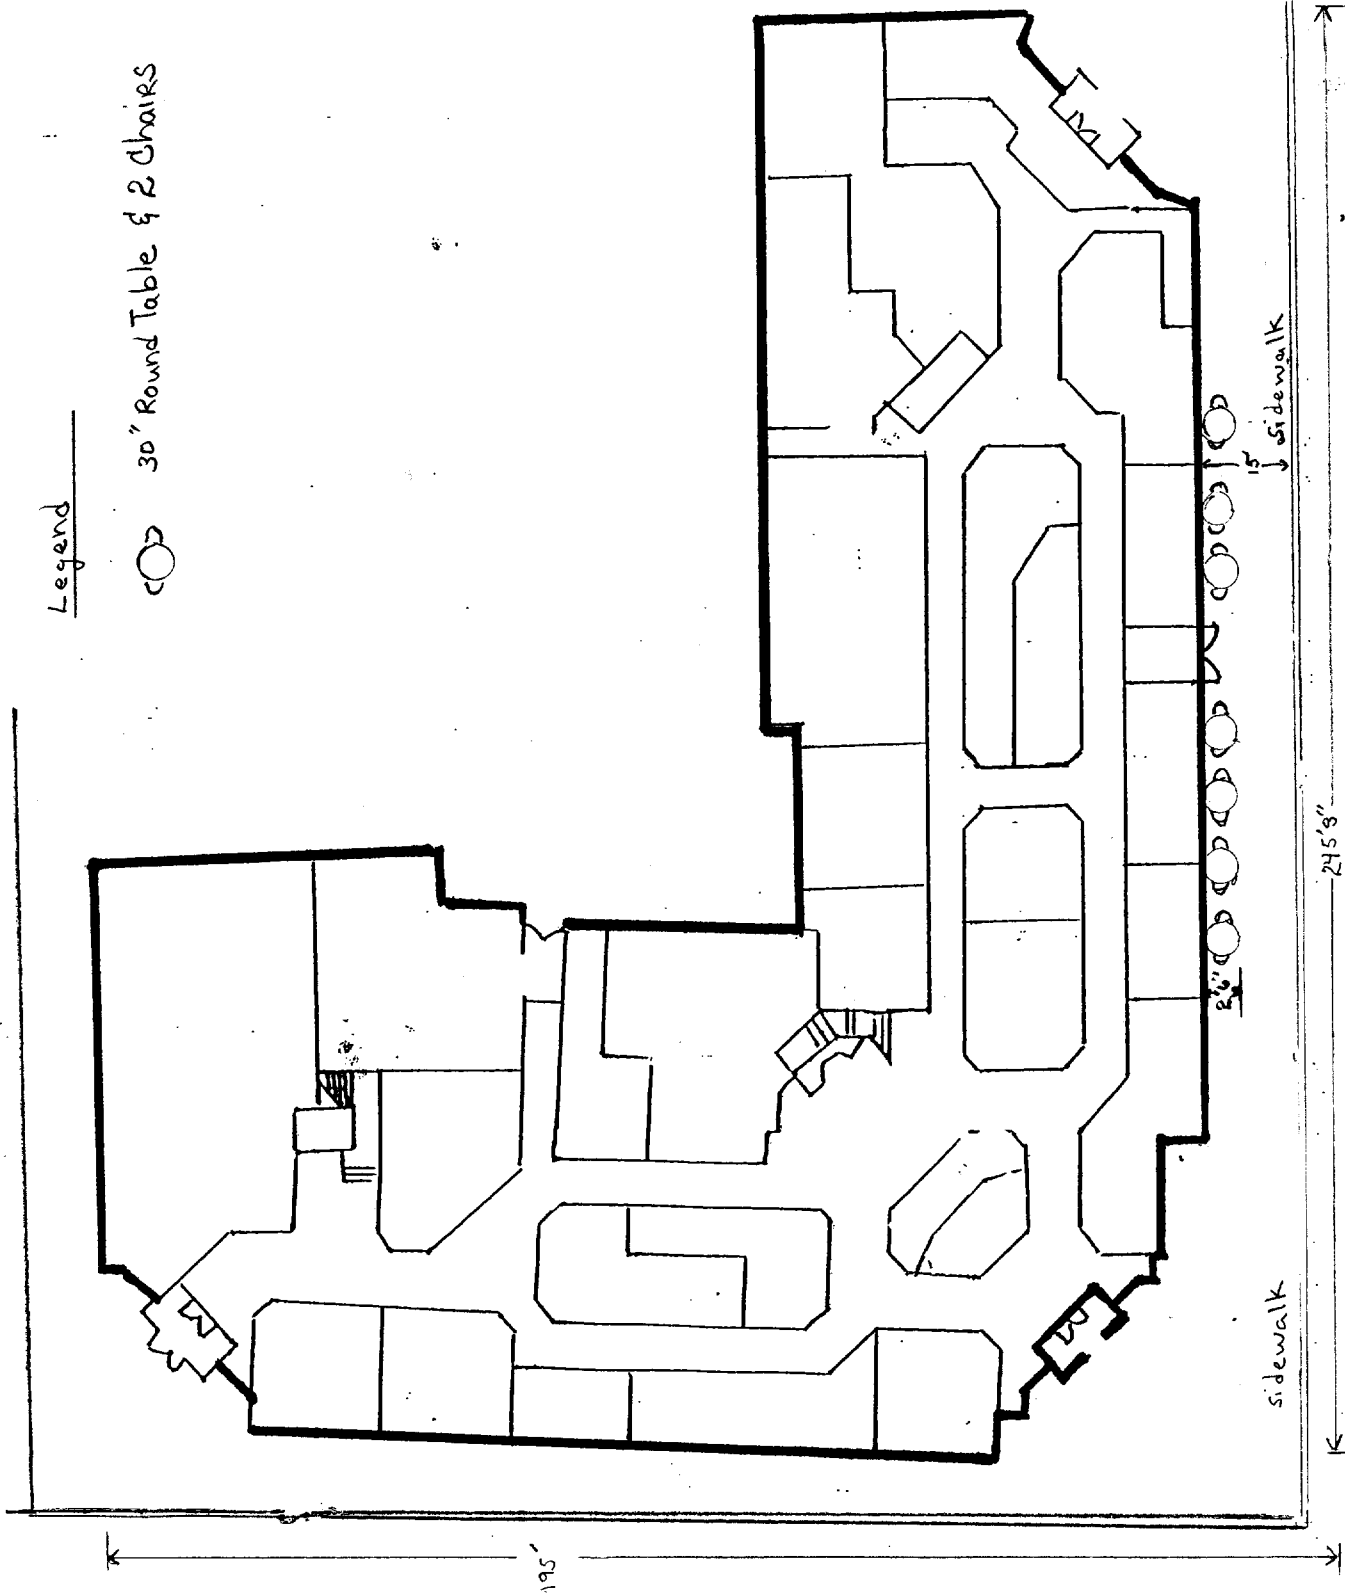

Elm St.

Legend

⊙ 30" Round Table & 2 Chairs

PORTLAND PUBLIC MARKET

CBL 027-A-001-001

Cumberland Ave.

sidewalk

sidewalk

245'9"

195'

Preble St.