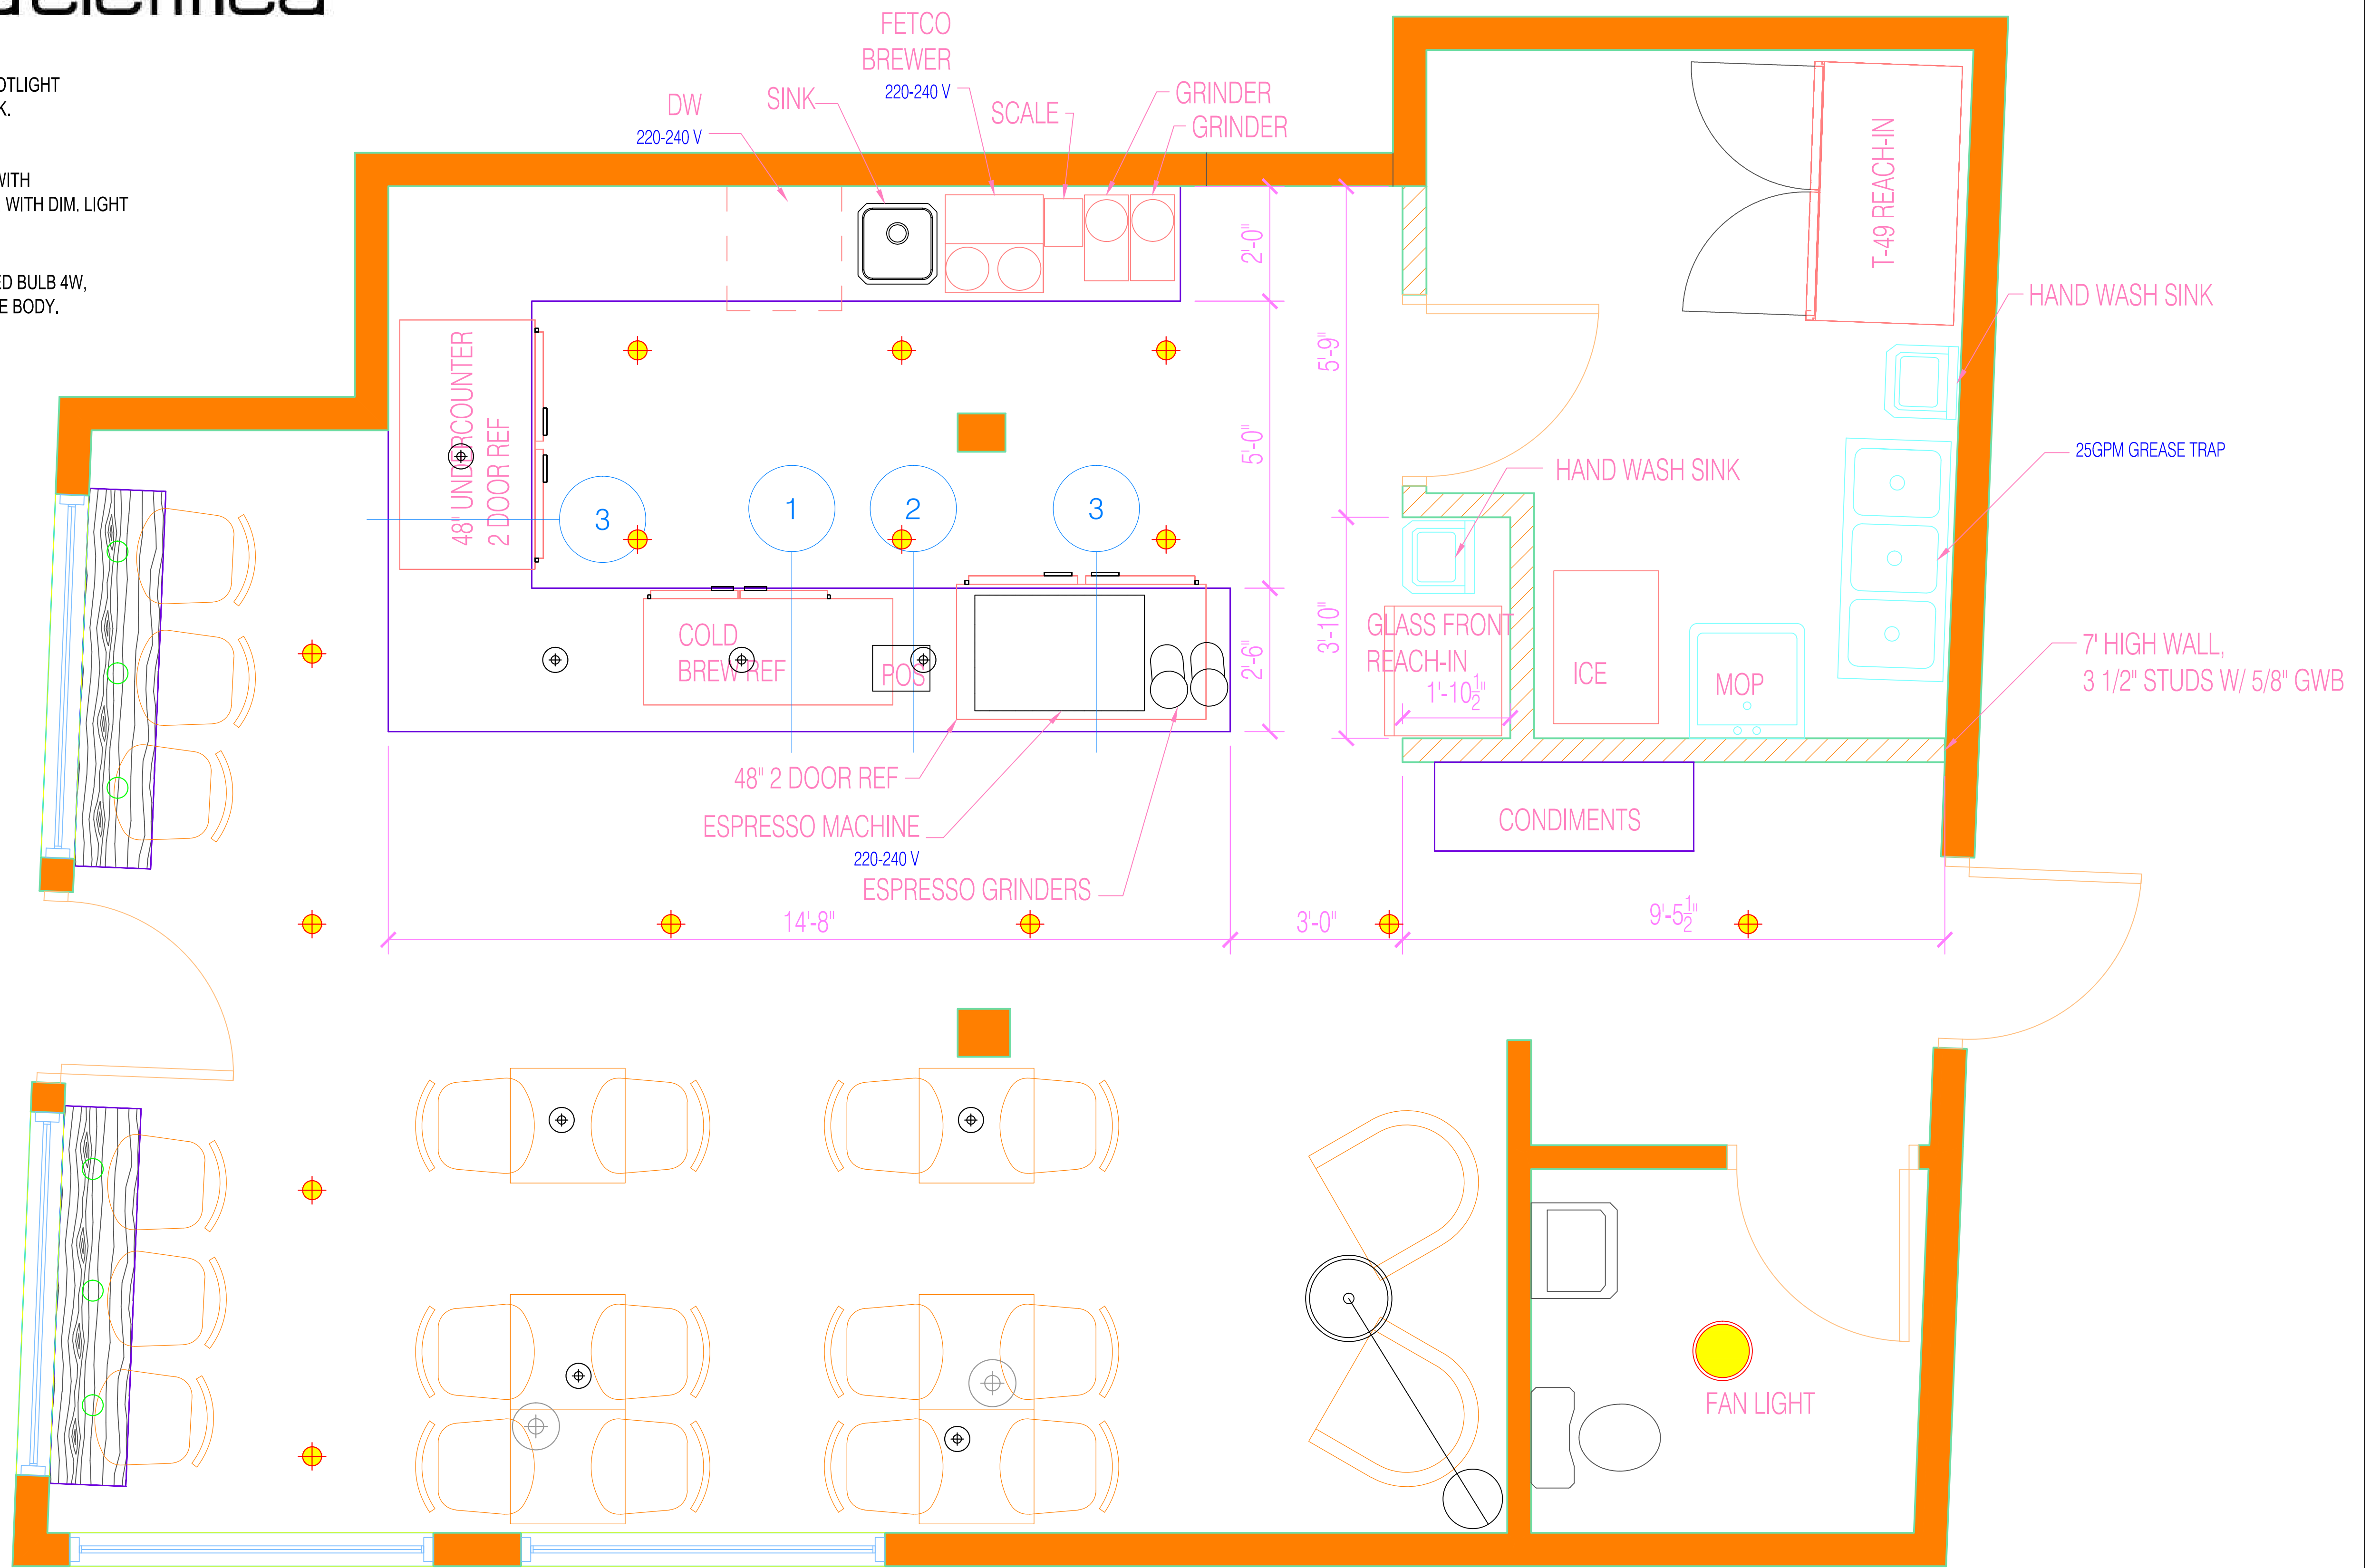

-  TRIMLESS RECESSED SPOTLIGHT WITH LED BULB, 4W, 2700K.
-  SUSPENDED LUMINAIRS WITH 2 DIFFERENT DIAMETERS, WITH DIM. LIGHT
-  CEILING FIXTURE WITH LED BULB 4W, WIDEFLOOD, 2700K, WHITE BODY.

COFFEE BAR PLAN

1/4" = 1'-0"

SCALE: 1/4" = 1'-0"