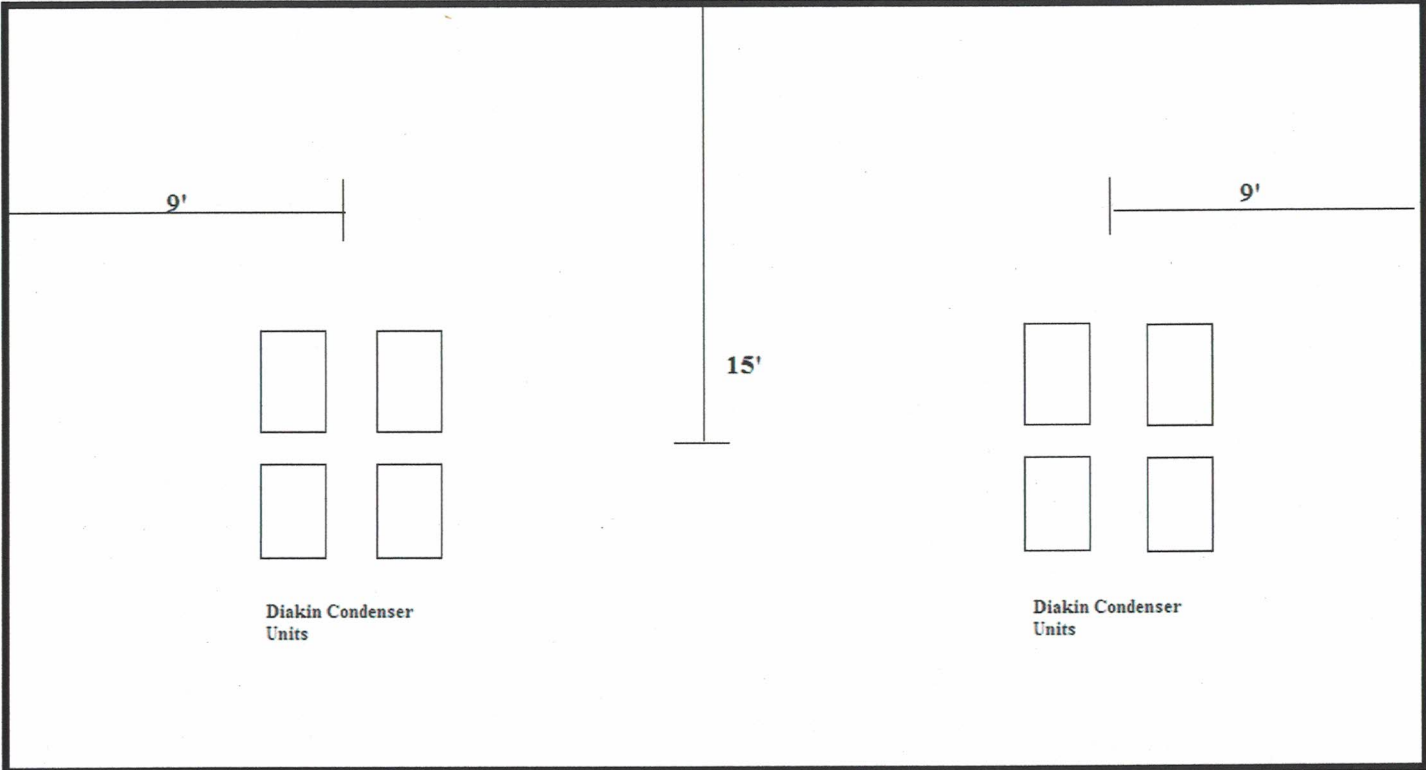

Cumberland Avenue

W
i
l
m
o
t
t

S
t
r
e
e
t

9'

9'

15'

24'

Diakin Condenser
Units