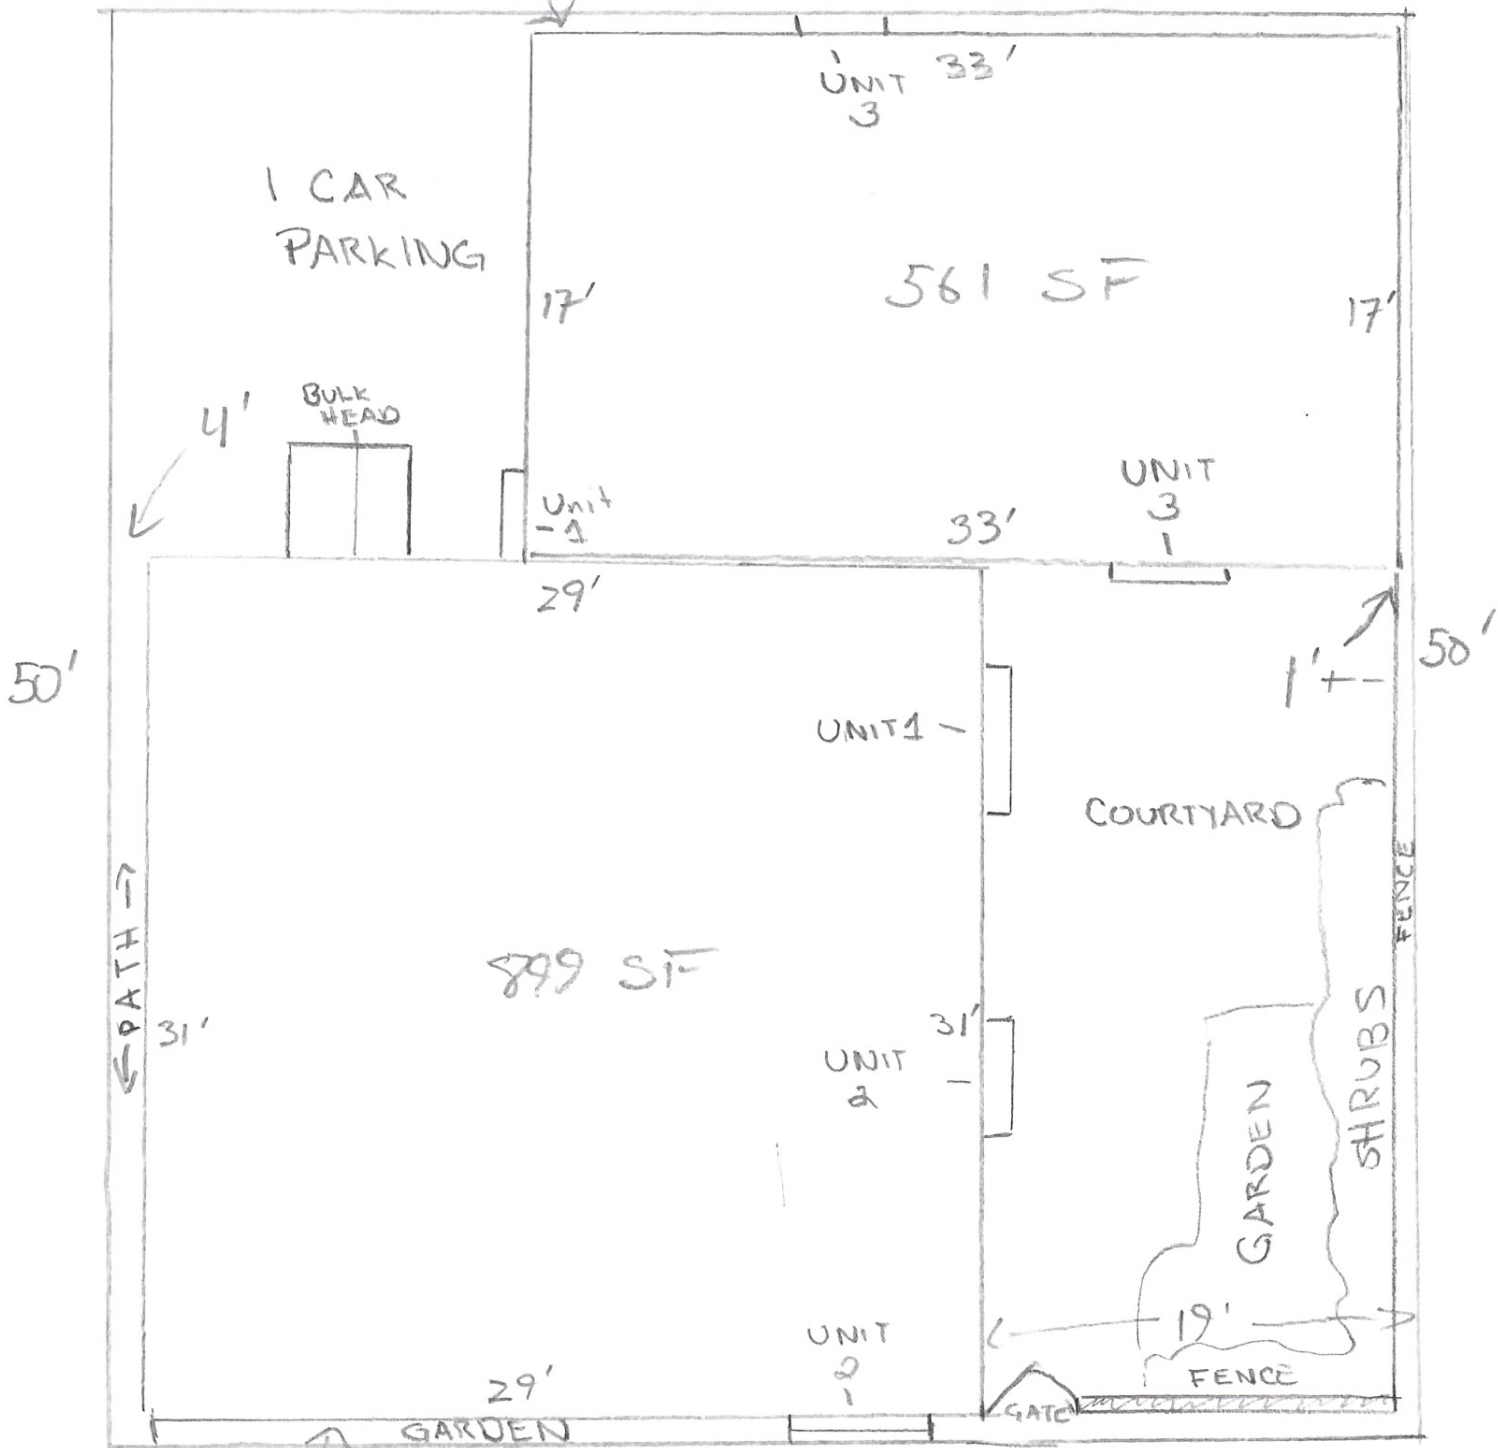

2381 SF LOT
CHAPEL ST
1 FOOT 47' 9"

59 MYRTLE
ADAM HILL
PLOT PLAN

H4

MYRTLE ST