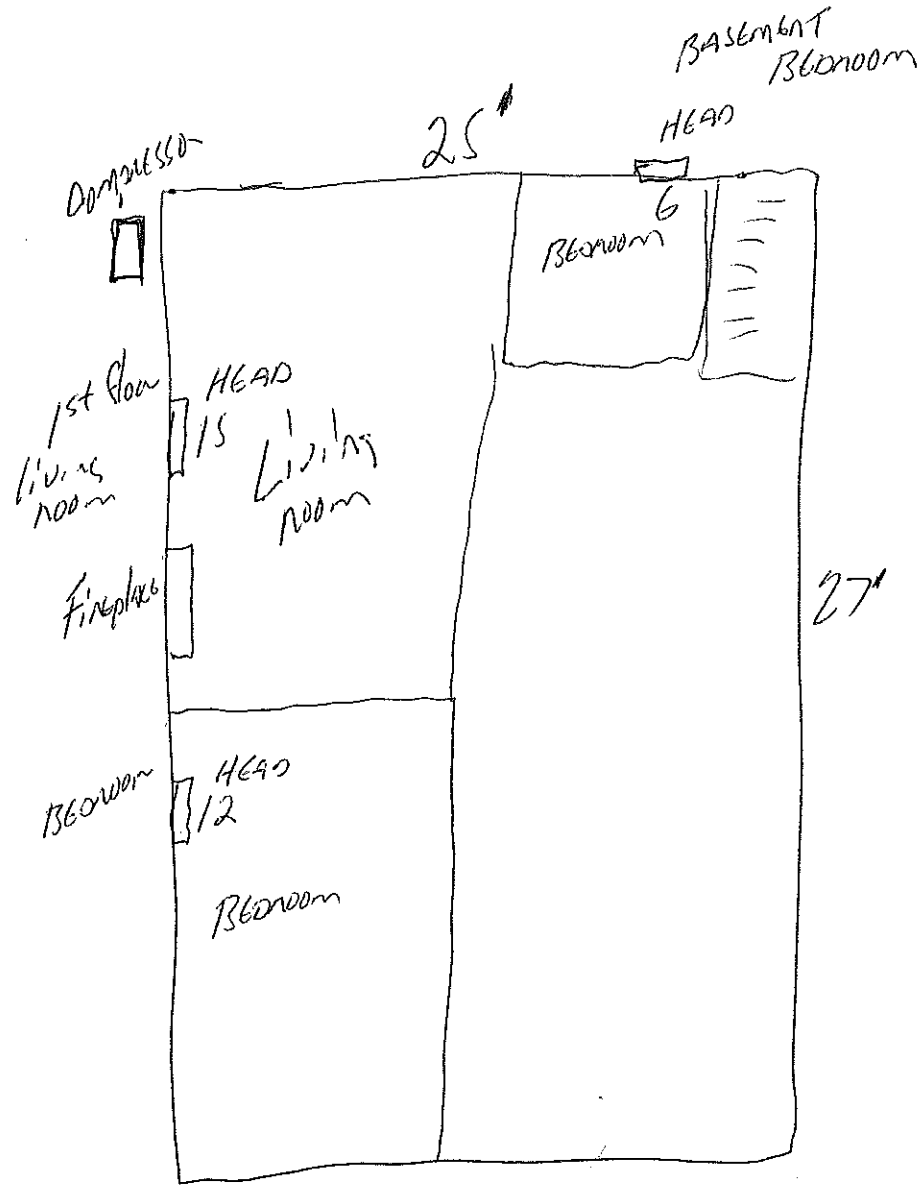

MXZ 3C30 NA
w/ 15, 12, 9 G.L. HEAD

MYRTLE ST.