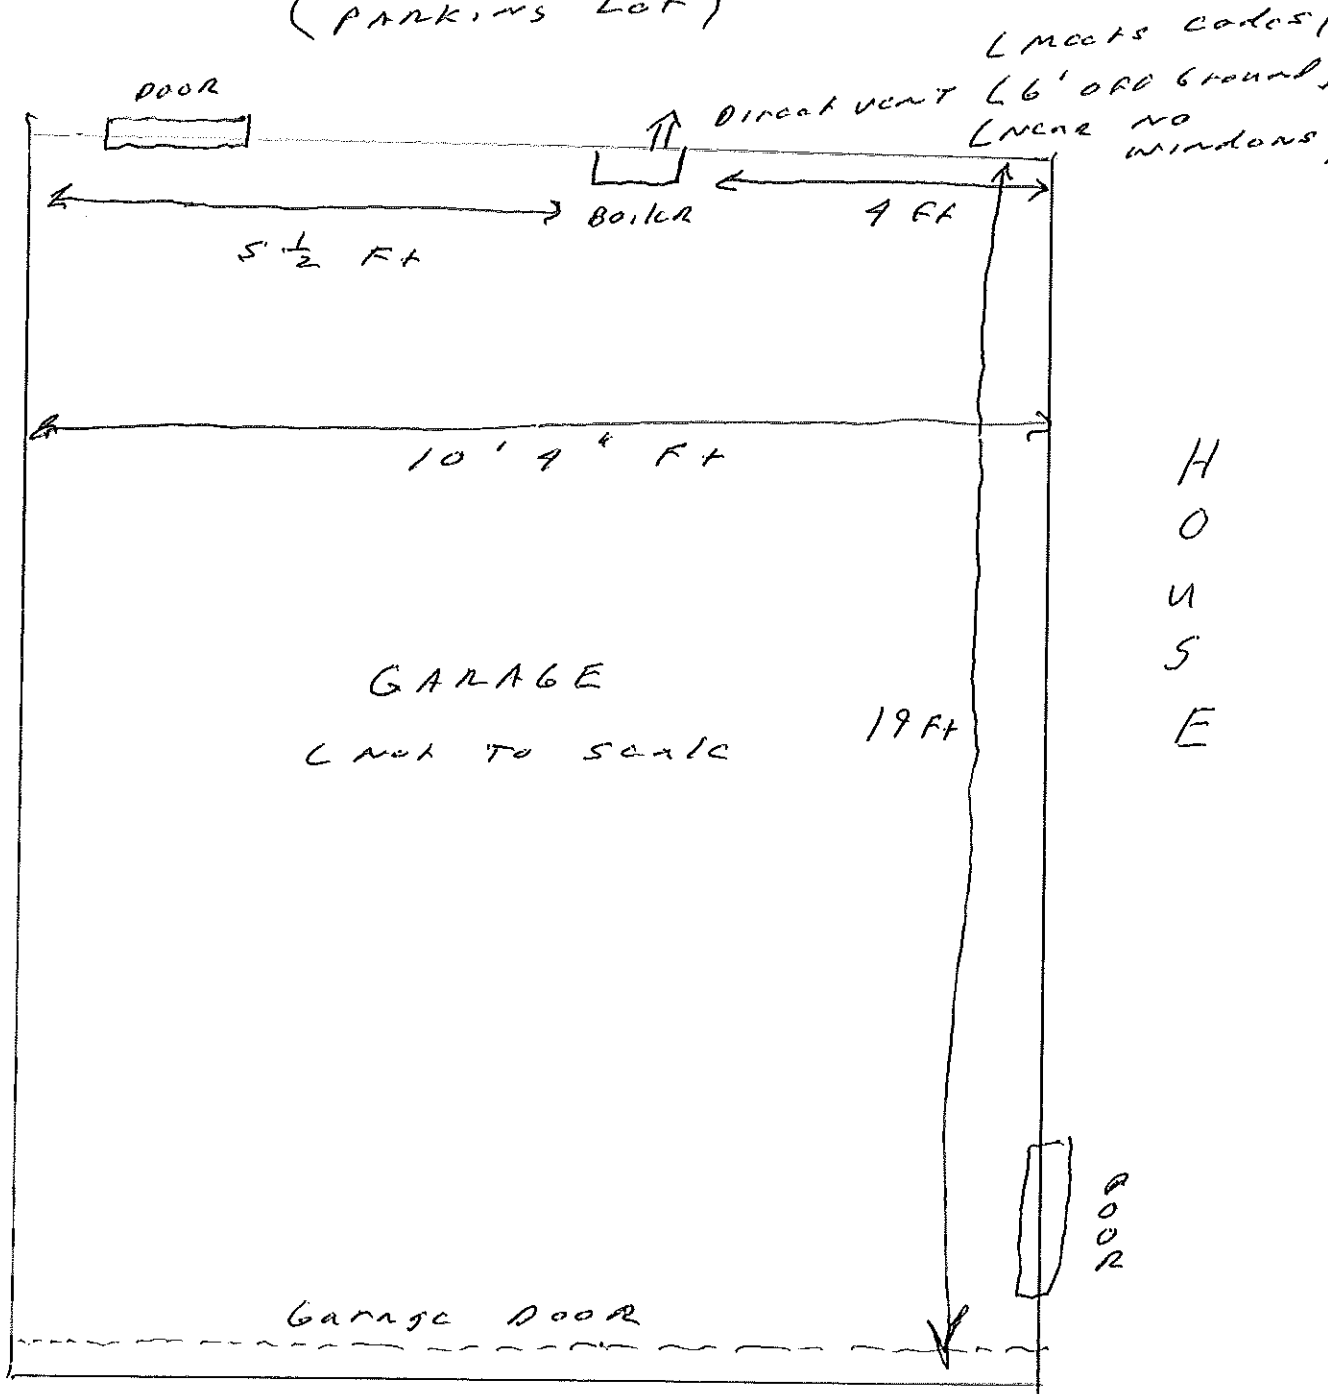

Unit = Bins, Riva Natural Gas 110,000 BTU Wall Hung

Boiler - Coaxial Direct Vent - Forced Hot Water

Also supplies Hot Water For House,

Vented with 7" Coaxial Direct Vent

Hung with Bracket + Galvanized screws

Diagram - Hang in Garage at 1st Floor

(PARKING LOT)

MYRTLE STREET