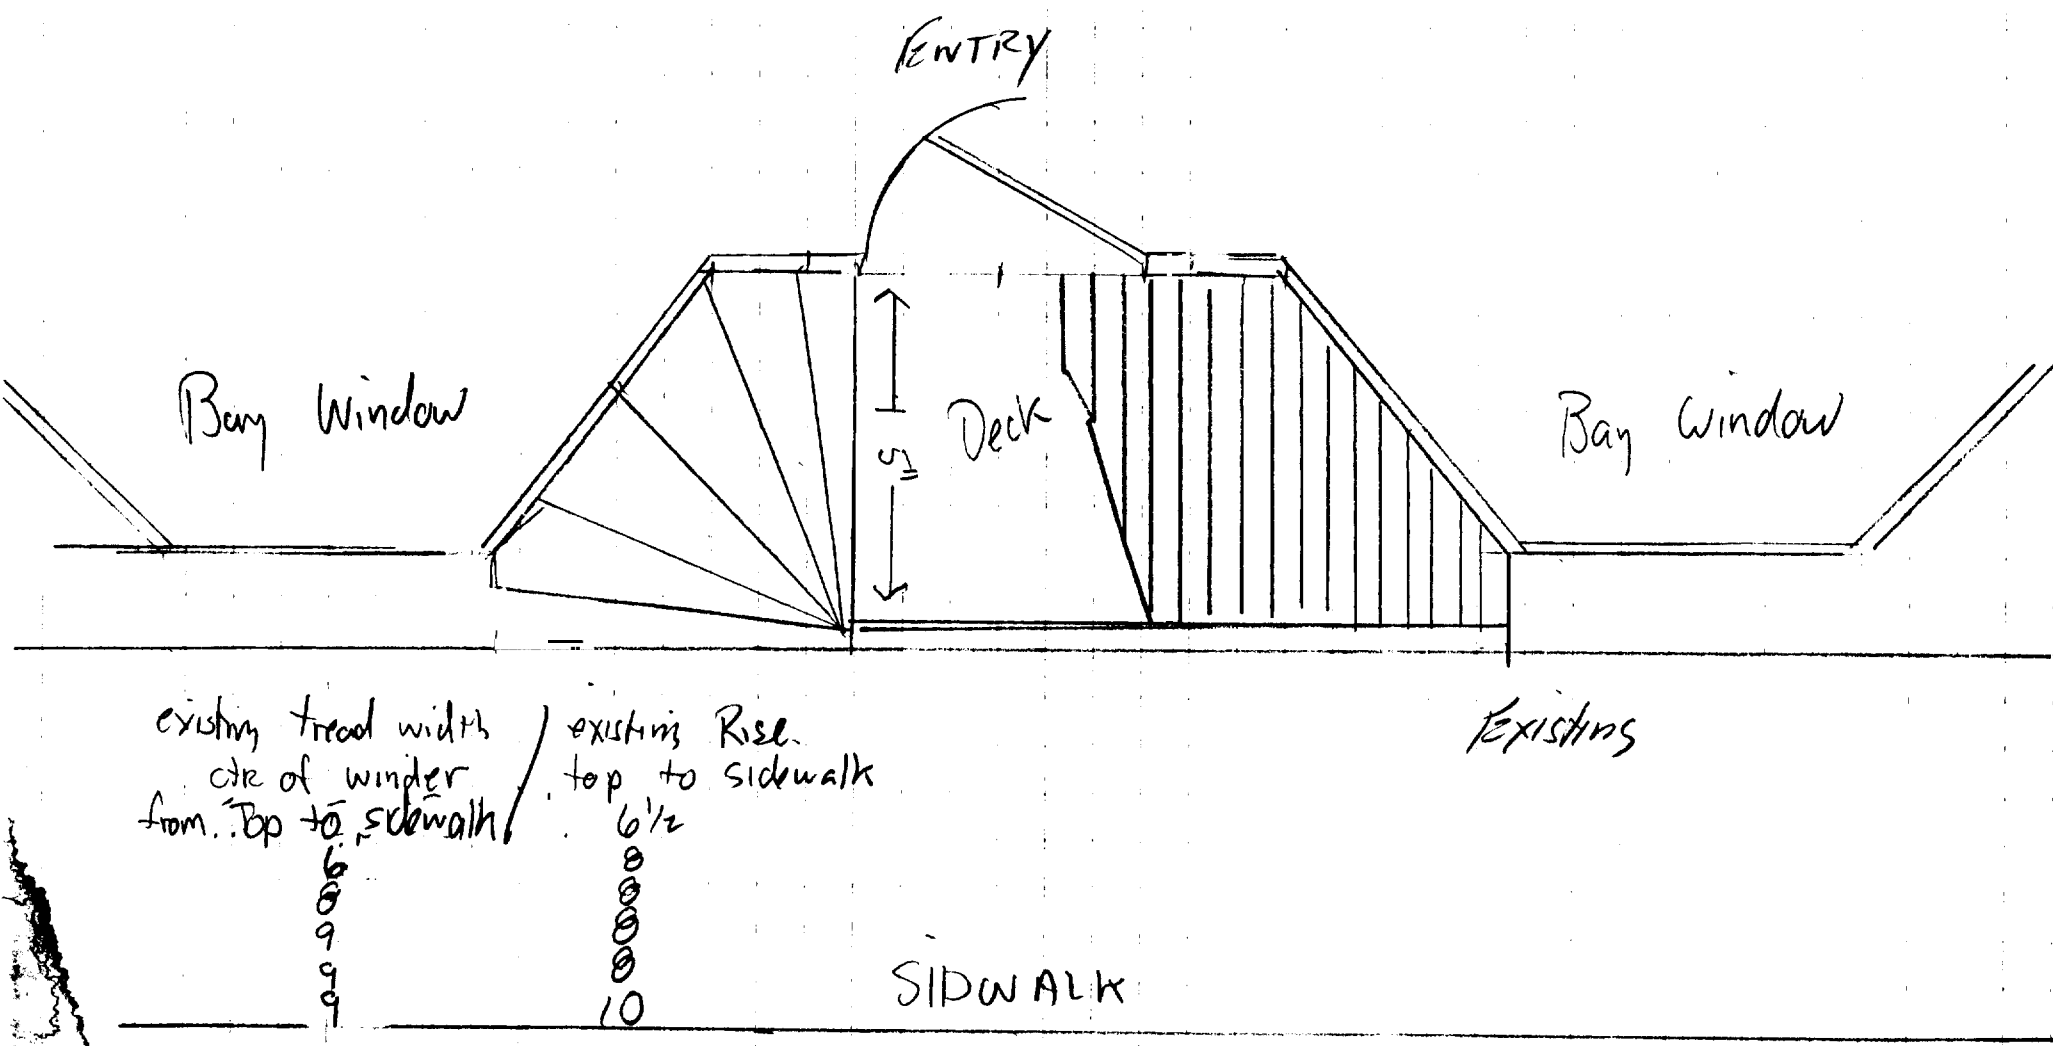

OK under 3403.4