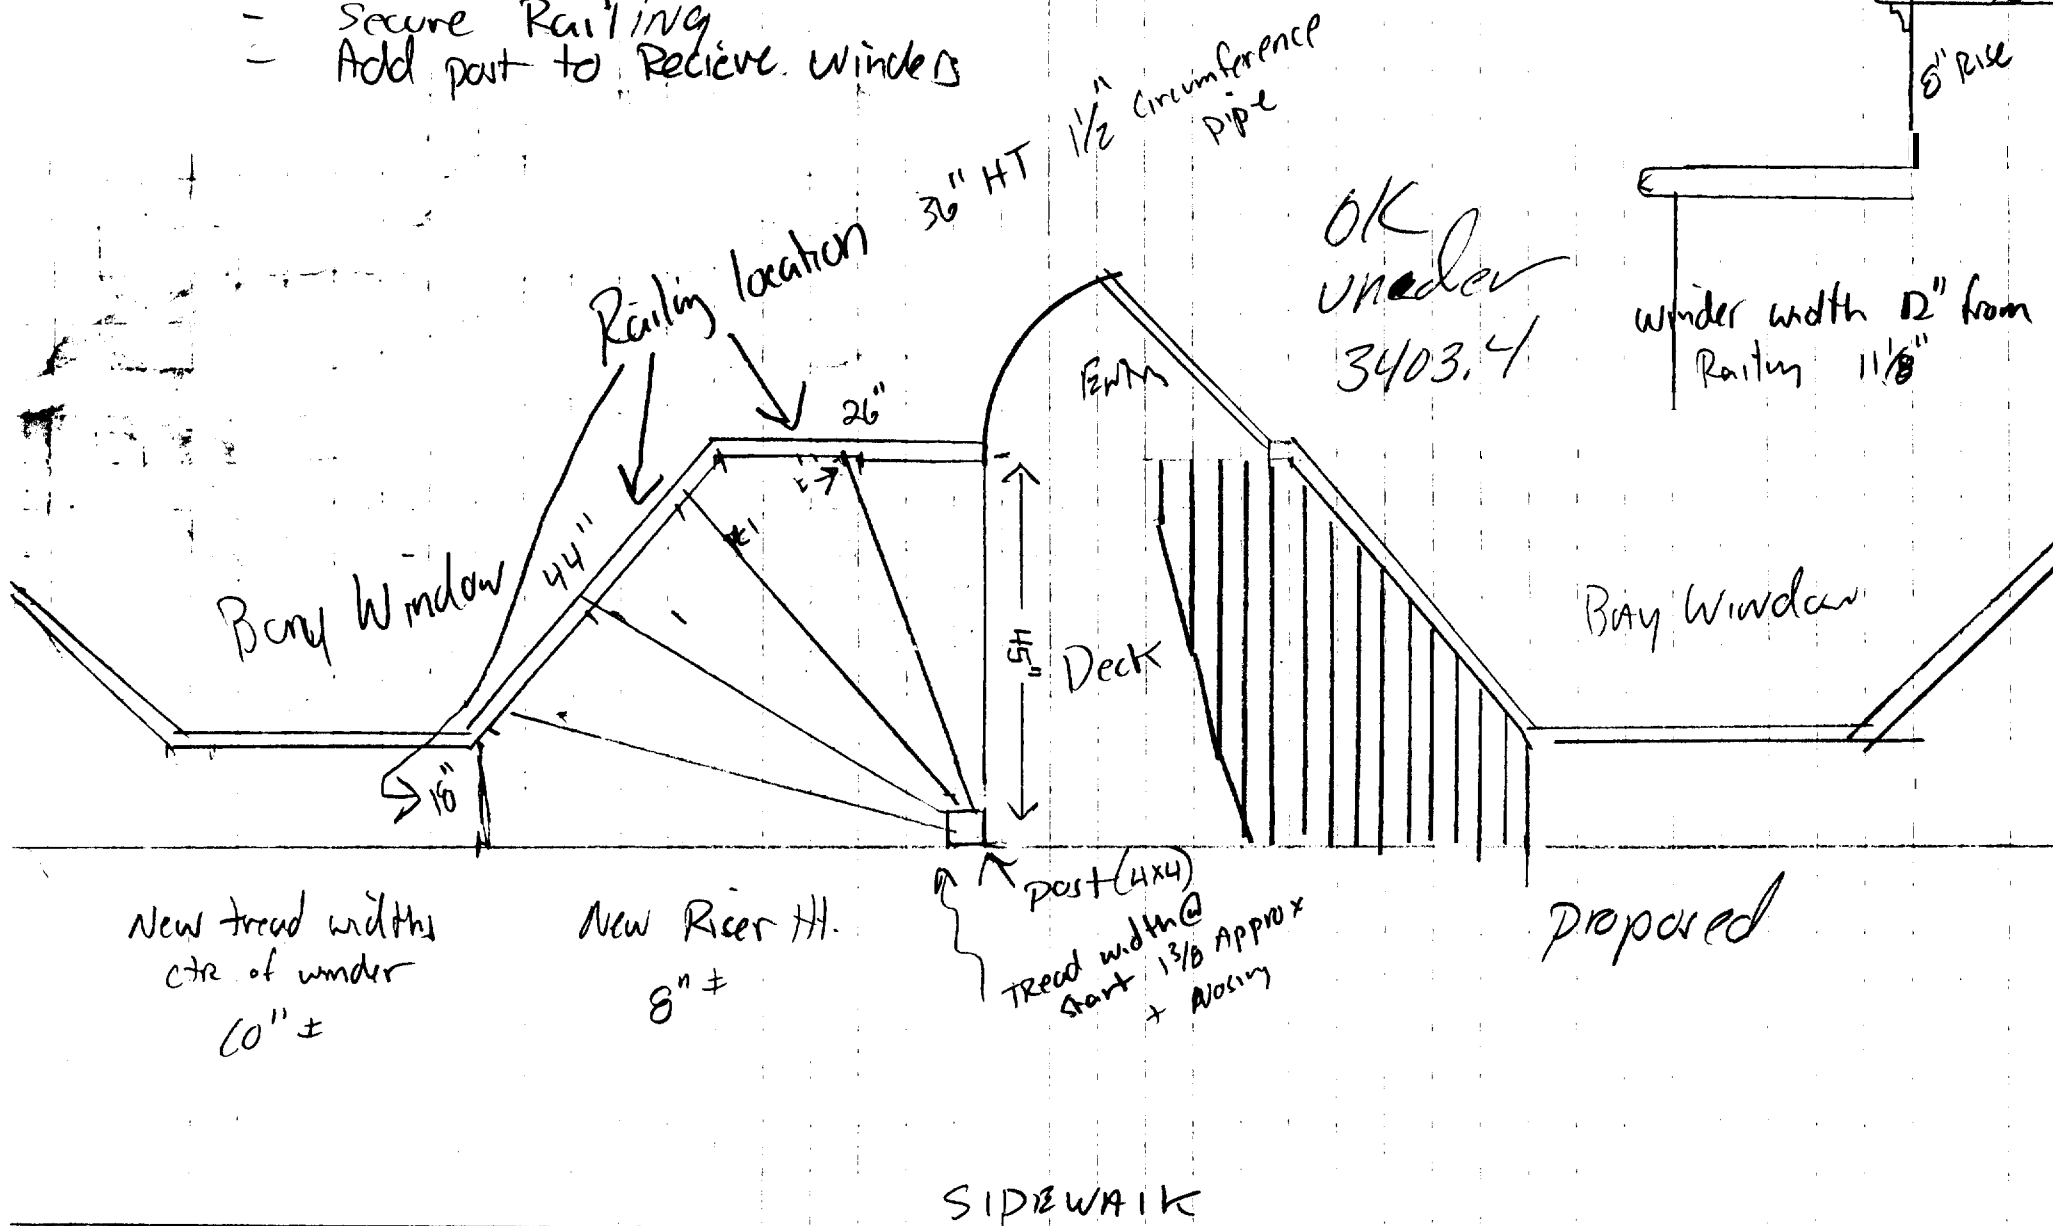

- Left Right 25 William D Hackett Virgil A Mann 42-7803...

- Left Right 62 Thomas Berube apt 3 Robert G Tracy apt 4...

Cumberland SAVINGS & LOAN ASSOCIATION

Start your Savings Account today. You may save in large or small amounts...

Harry Carvel Co.

PLUMBING and HEATING CONTRACTOR - DEALERS 386 Cumberland Ave. Portland

COMPLETE KITCHENS - WATER HEATERS - BASEBOARD HEATING - Tel. 2-7444

- Move location of Door toward Rt. (gaining $\pm 12"$)
- Cut Deck Back allowing more tread width
- Construct New Winders
- Secure Railing
- Add post to Receive Winders