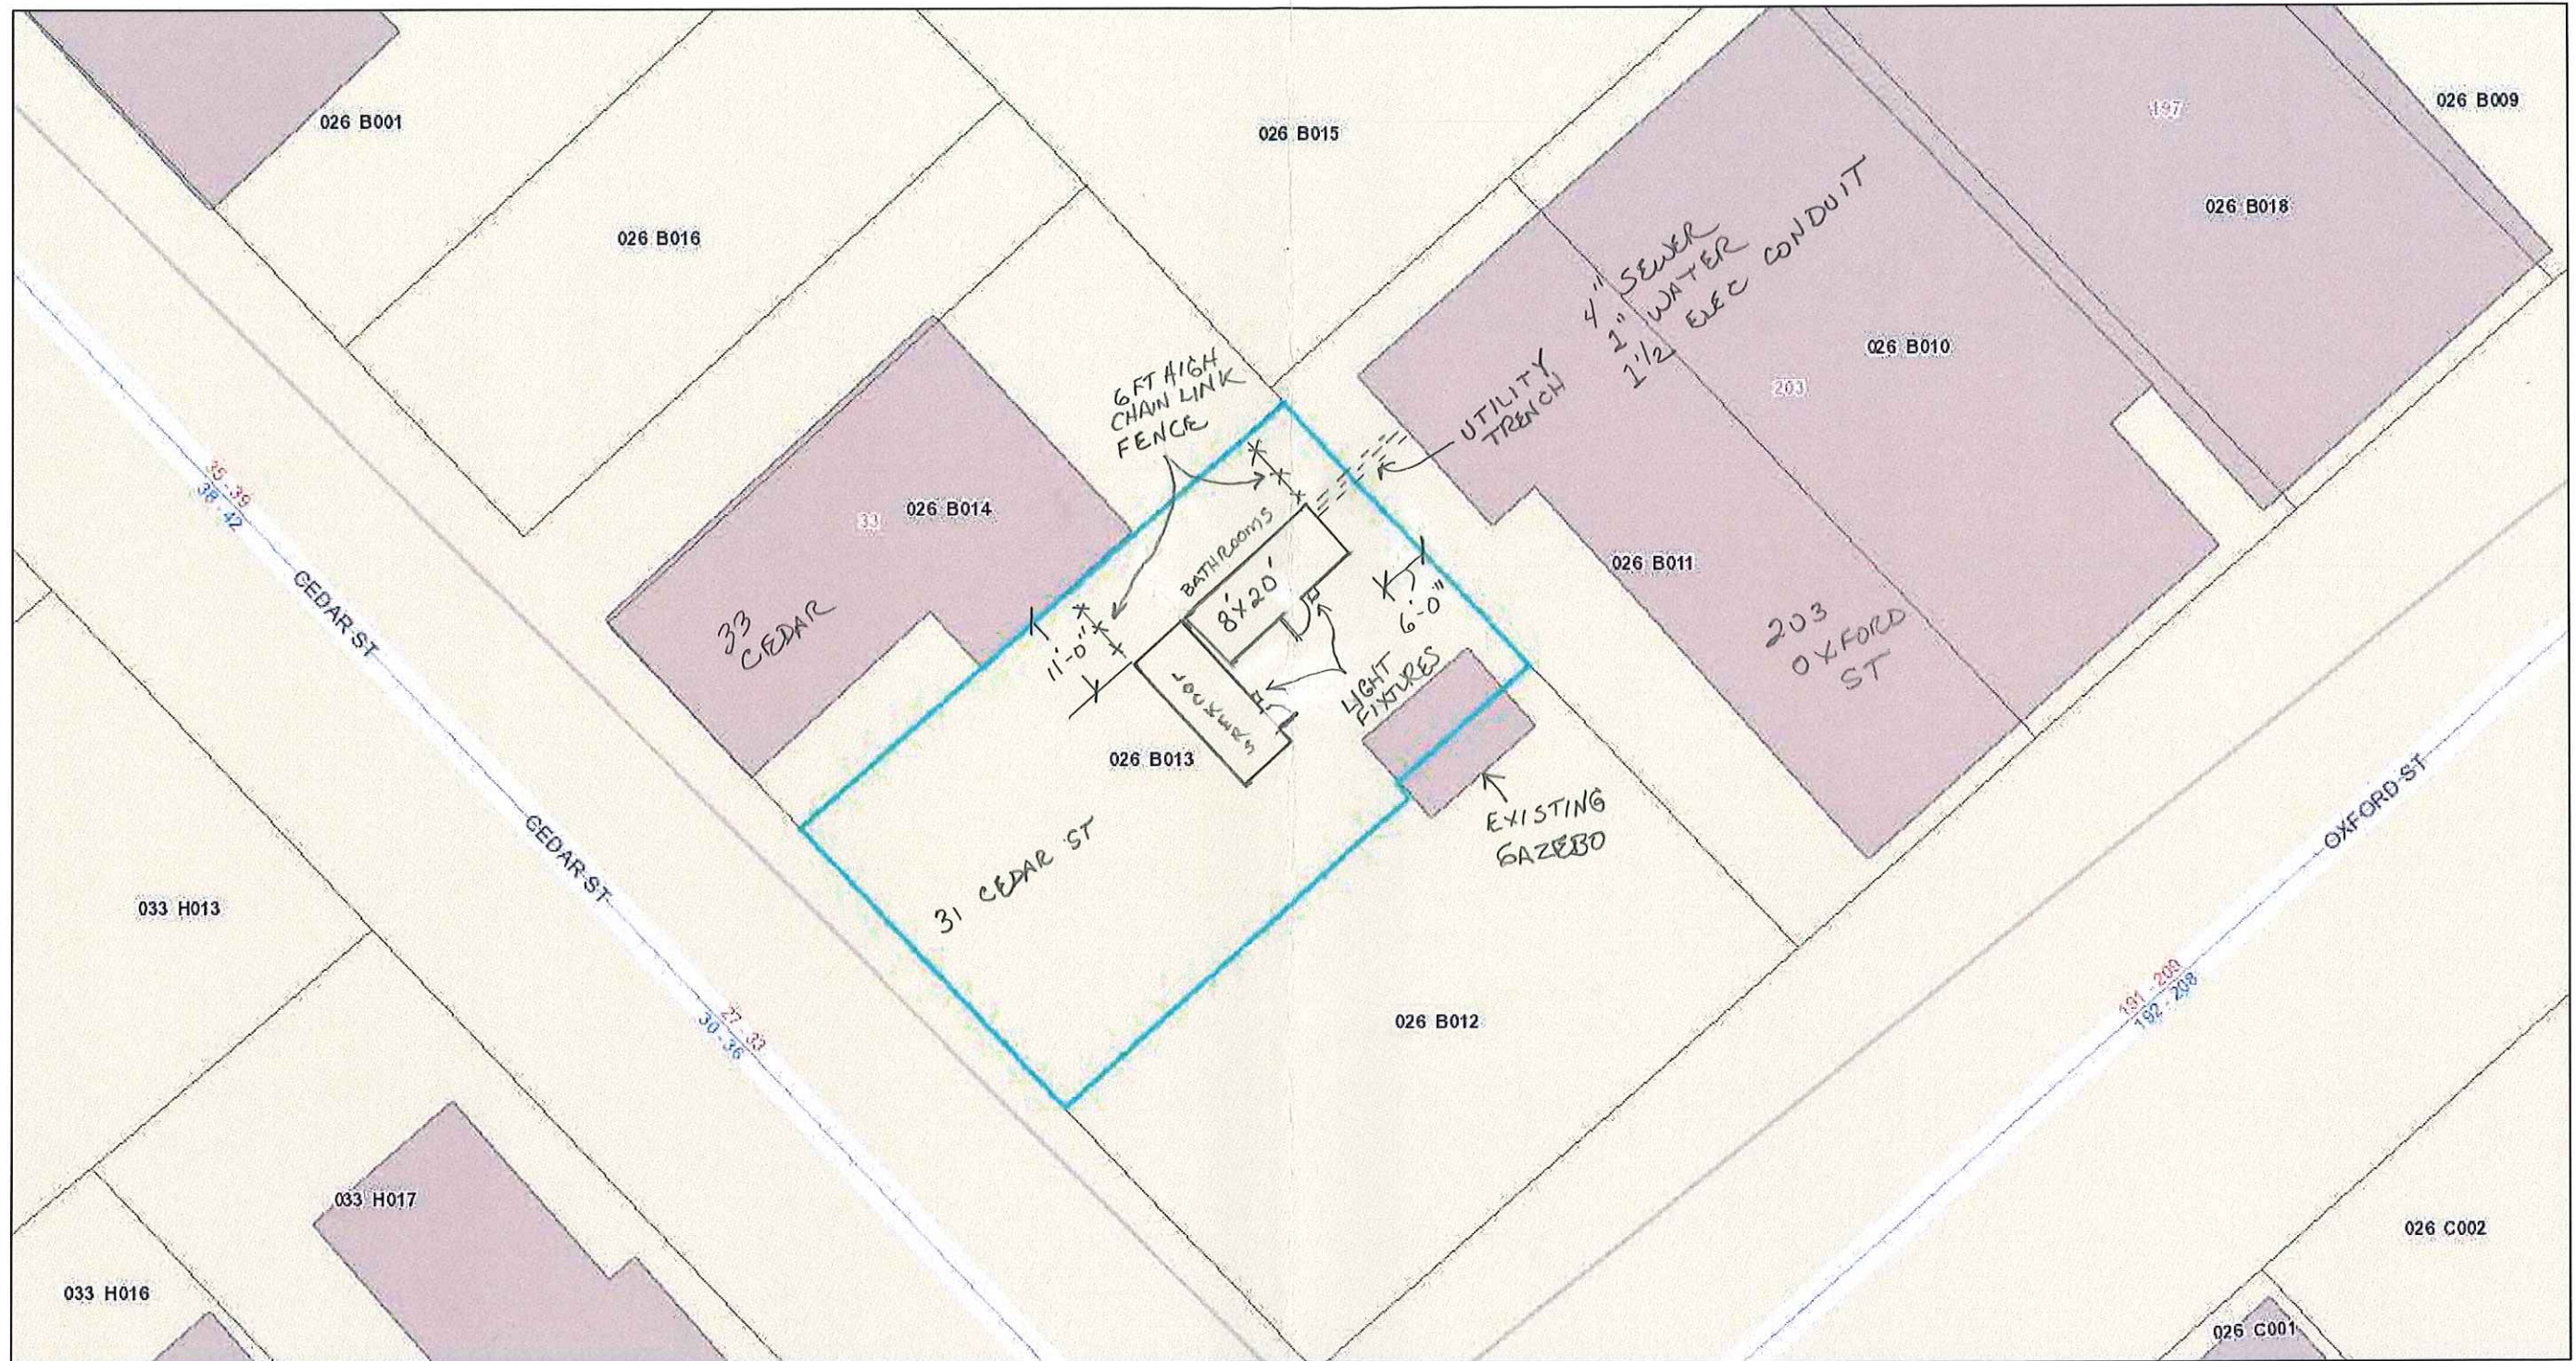

ArcGIS Web Map

December 4, 2017

□ Parcels

31 CEDAR ST
PLOT PLAN
REVISED 12-15-17

City of Portland, DPS